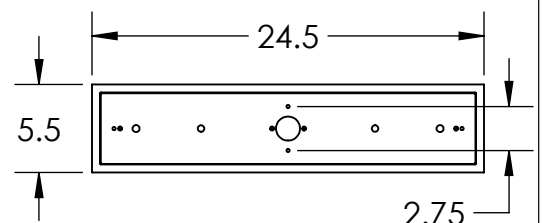

GLASS TEXTURE

RIMELIGHT
STRATA
GRANITE
IVORY WISP

SLOPE MOUNTABLE THIS DIRECTION ONLY

Bulbs Not Included

Visit [hammertonstudio.com](http://hammertonstudio.com) for product options and specifications.

4/17/2018 (A)

Mounting Packet: X	Electrical Type: SEE TABLE
Approximate lbs.: 65	Bulb Qty: 9 Bulb Type: SEE TABLE
Finish: SEE WEB SITE FOR OPTIONS	Wattage: SEE TABLE Voltage: 120
Top Diffuser: OPEN	Socket Type: SEE TABLE
Bottom Diffuser: FROSTED ACRYLIC	UL Location: DRY

Mounting Detail

MOUNTS TO J-BOX AND TO CEILING

All fixtures created by Hammerton are handcrafted by artisans. Dimensions may vary up to 7/8".

© Copyright 2018. All rights in design, detail or invention of this drawing are reserved as the property of Hammerton. Any imitation or adaptation without written consent is strictly prohibited.