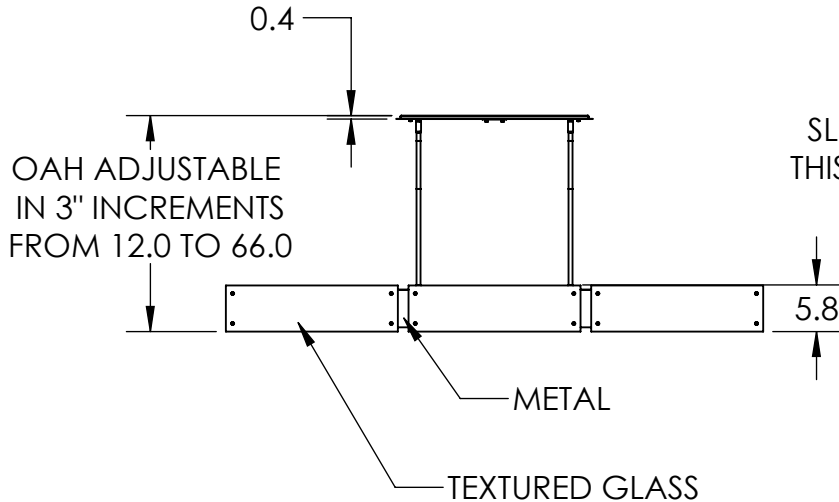

GLASS TEXTURE

RIMELIGHT
STRATA
GRANITE
IVORY WISP

SLOPE MOUNTABLE THIS DIRECTION ONLY

Bulbs Not Included

Visit [hammertonstudio.com](http://hammertonstudio.com) for product options and specifications.

4/17/2018 (A)

Mounting Packet: X	Electrical Type: SEE TABLE
Approximate lbs.: 65	Bulb Qty: 9 Bulb Type: SEE TABLE
Finish: SEE WEB SITE FOR OPTIONS	Wattage: SEE TABLE Voltage: 120
Top Diffuser: OPEN	Socket Type: SEE TABLE
Bottom Diffuser: FROSTED ACRYLIC	UL Location: DRY

Mounting Detail

MOUNTS TO J-BOX AND TO CEILING

All fixtures created by Hammerton are handcrafted by artisans. Dimensions may vary up to 7/8".

© Copyright 2018. All rights in design, detail or invention of this drawing are reserved as the property of Hammerton. Any imitation or adaptation without written consent is strictly prohibited.