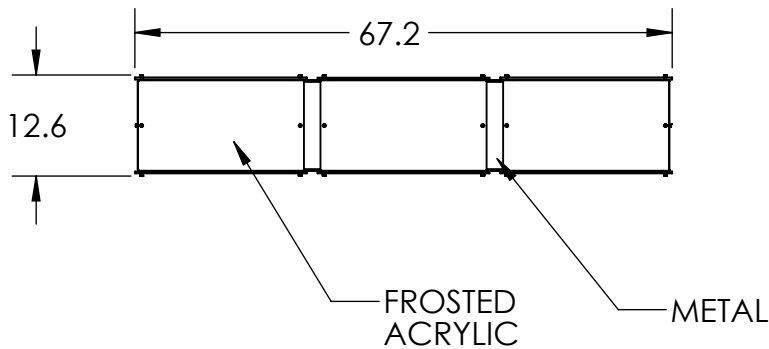

GLASS TEXTURE

RIMELIGHT
STRATA
GRANITE
IVORY WISP

SLOPE MOUNTABLE THIS DIRECTION ONLY

Bulbs Not Included

Visit [hammertonstudio.com](http://hammertonstudio.com) for product options and specifications.

4/17/2018 (A)

Mounting Packet: X	Electrical Type: SEE TABLE
Approximate lbs.: 65	Bulb Qty: 9 Bulb Type: SEE TABLE
Finish: SEE WEB SITE FOR OPTIONS	Wattage: SEE TABLE Voltage: 120
Top Diffuser: OPEN	Socket Type: SEE TABLE
Bottom Diffuser: FROSTED ACRYLIC	UL Location: DRY

Mounting Detail

MOUNTS TO J-BOX AND TO CEILING

All fixtures created by Hammerton are handcrafted by artisans. Dimensions may vary up to 7/8".

© Copyright 2018. All rights in design, detail or invention of this drawing are reserved as the property of Hammerton. Any imitation or adaptation without written consent is strictly prohibited.