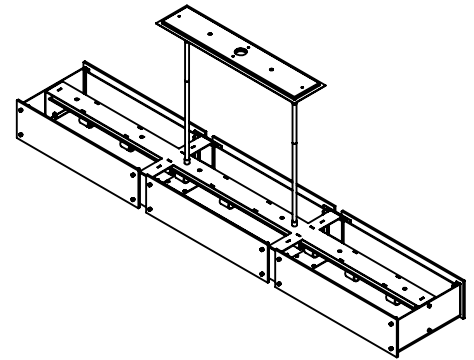

GLASS TEXTURE

RIMELIGHT
STRATA
GRANITE
IVORY WISP

SLOPE MOUNTABLE THIS DIRECTION ONLY

Bulbs Not Included

Visit [hammertonstudio.com](http://hammertonstudio.com) for product options and specifications.

4/17/2018 (A)

Mounting Packet: X	Electrical Type: SEE TABLE
Approximate lbs.: 65	Bulb Qty: 9 Bulb Type: SEE TABLE
Finish: SEE WEB SITE FOR OPTIONS	Wattage: SEE TABLE Voltage: 120
Top Diffuser: OPEN	Socket Type: SEE TABLE
Bottom Diffuser: FROSTED ACRYLIC	UL Location: DRY

Mounting Detail

MOUNTS TO J-BOX AND TO CEILING

All fixtures created by Hammerton are handcrafted by artisans. Dimensions may vary up to 7/8".

© Copyright 2018. All rights in design, detail or invention of this drawing are reserved as the property of Hammerton. Any imitation or adaptation without written consent is strictly prohibited.