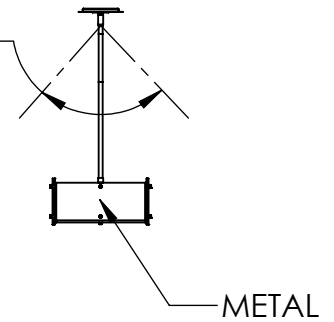

GLASS TEXTURE

RIMELIGHT
STRATA
GRANITE
IVORY WISP

SLOPE MOUNTABLE THIS DIRECTION ONLY

Bulbs Not Included

Visit [hammertonstudio.com](http://hammertonstudio.com) for product options and specifications.

4/17/2018 (A)

Mounting Packet: X	Electrical Type: SEE TABLE
Approximate lbs.: 65	Bulb Qty: 9 Bulb Type: SEE TABLE
Finish: SEE WEB SITE FOR OPTIONS	Wattage: SEE TABLE Voltage: 120
Top Diffuser: OPEN	Socket Type: SEE TABLE
Bottom Diffuser: FROSTED ACRYLIC	UL Location: DRY

Mounting Detail

MOUNTS TO J-BOX AND TO CEILING

All fixtures created by Hammerton are handcrafted by artisans. Dimensions may vary up to 7/8".

© Copyright 2018. All rights in design, detail or invention of this drawing are reserved as the property of Hammerton. Any imitation or adaptation without written consent is strictly prohibited.