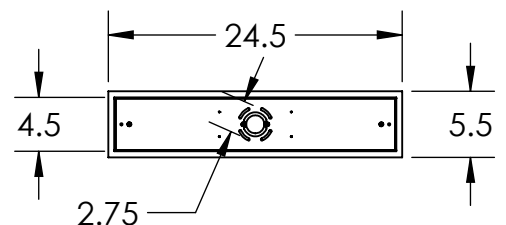

Mounting Detail

© Copyright 2018. All rights in design, detail or invention of this drawing are reserved as the property of Hammerton. Any imitation or adaptation without written consent is strictly prohibited.

Hammerton Inc. 217 Wright Brothers Dr. Salt Lake City, UT 84116 (801)973-8095

MOUNTS TO J-BOX AND CEILING