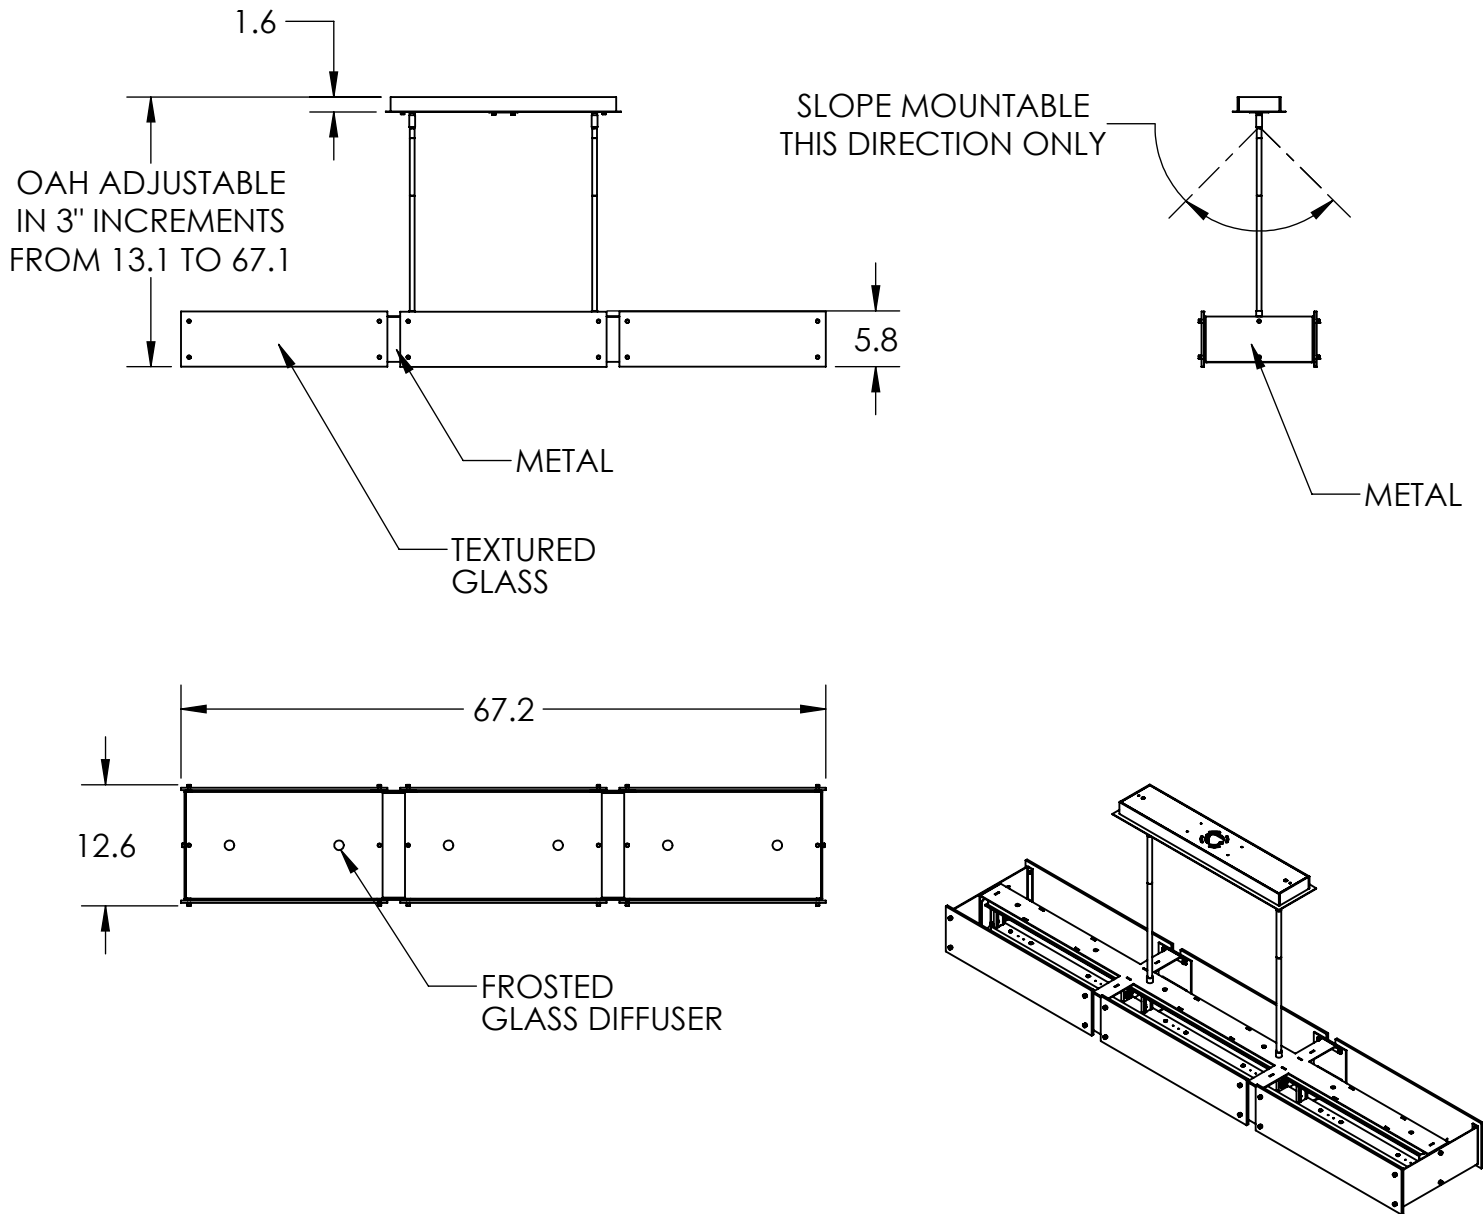

Collection: TEXTURED GLASS

Product #: PLB0044-56-L1

Visit hammertonestudio.com for product options and specifications.

4/17/2018 (A)

Mounting Packet: X	Weight(lbs.): 70	Electrical Type: LED	CCT: 2700 K
UL Location: DRY	Elec. Qty: 18	Wattage: 47	Voltage: 120
Finish: SEE WEB SITE FOR OPTIONS	Source Lumens: AMBIENT: 2158 DOWN: 1079	Dimmable: Forward/Reverse Phase to 1%	
Top Diffuser: OPEN	CRI: 90+	Power Factor: >0.9	
Bottom Diffuser: CLOSED	All fixtures created by Hammerton are handcrafted by artisans. Dimensions may vary up to 7/8".		

Mounting Detail

© Copyright 2018. All rights in design, detail or invention of this drawing are reserved as the property of Hammerton. Any imitation or adaptation without written consent is strictly prohibited.