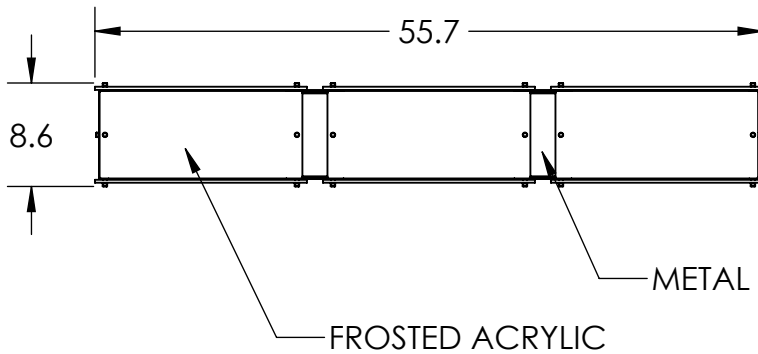

GLASS TEXTURE

RIMELIGHT
STRATA
GRANITE
IVORY WISP

SLOPE MOUNTABLE
THIS DIRECTION ONLY

Bulbs Not Included

Visit hammertonstudio.com for product options and specifications.

4/30/2018 (A)

Mounting Packet: X	Electrical Type: SEE TABLE
Approximate lbs.: 55	Bulb Qty: 6 Bulb Type: SEE TABLE
Finish: SEE WEB SITE FOR OPTIONS	Wattage: SEE TABLE Voltage: 120
Top Diffuser: OPEN	Socket Type: SEE TABLE
Bottom Diffuser: FROSTED ACRYLIC	UL Location: DRY

Mounting Detail

MOUNTS TO J-BOX
AND TO CEILING

All fixtures created by Hammerton are handcrafted by artisans. Dimensions may vary up to 7/8".

© Copyright 2018. All rights in design, detail or invention of this drawing are reserved as the property of Hammerton. Any imitation or adaptation without written consent is strictly prohibited.