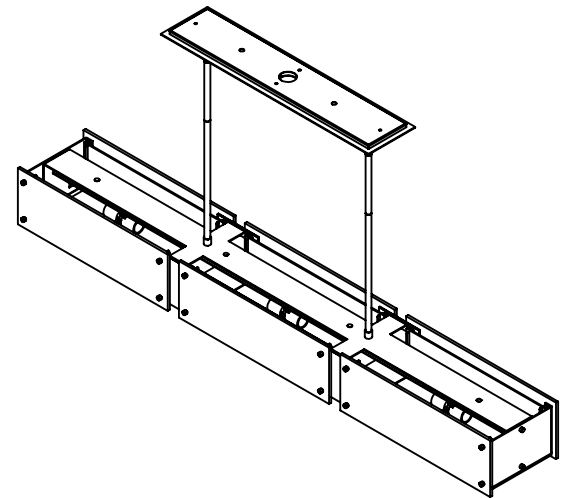

Collection: TEXTURED GLASS

Product #: PLB0044-56

ELECTRICAL OPTIONS

Product #	Electrical Type	Bulb Type	Wattage	Socket Type
PLB0044-56-E2	Incandescent	A19	60	Medium E26
PLB0044-56-G2	Flourescent	CFL/LED RETRO	13	GU-24

GLASS TEXTURE

RIMELIGHT
STRATA
GRANITE
IVORY WISP

SLOPE MOUNTABLE
THIS DIRECTION ONLY

Bulbs Not Included

Visit hammertonstudio.com for product options and specifications.

4/30/2018 (A)

Mounting Packet: X	Electrical Type: SEE TABLE
Approximate lbs.: 55	Bulb Qty: 6 Bulb Type: SEE TABLE
Finish: SEE WEB SITE FOR OPTIONS	Wattage: SEE TABLE Voltage: 120
Top Diffuser: OPEN	Socket Type: SEE TABLE
Bottom Diffuser: FROSTED ACRYLIC	UL Location: DRY

Mounting Detail

MOUNTS TO J-BOX
AND TO CEILING

All fixtures created by Hammerton are handcrafted by artisans. Dimensions may vary up to 7/8".

© Copyright 2018. All rights in design, detail or invention of this drawing are reserved as the property of Hammerton. Any imitation or adaptation without written consent is strictly prohibited.