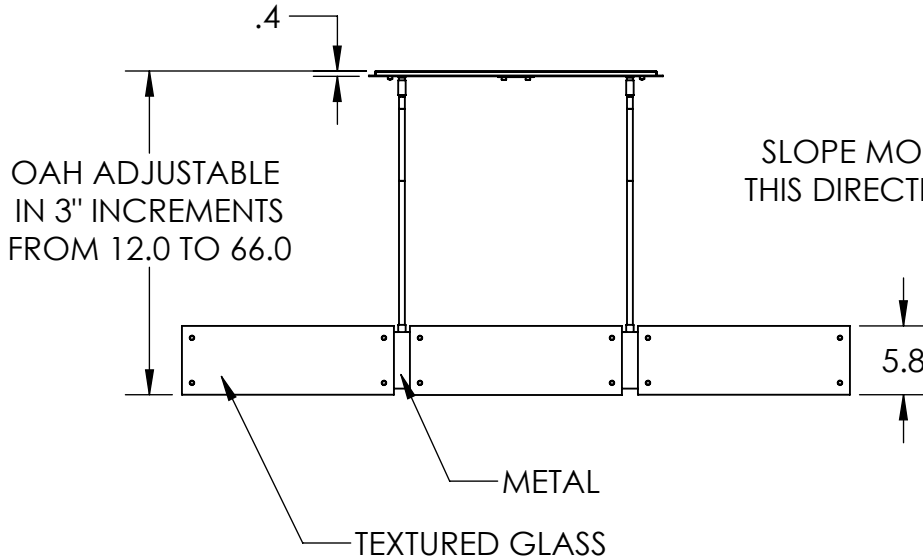

GLASS TEXTURE

RIMELIGHT
STRATA
GRANITE
IVORY WISP

SLOPE MOUNTABLE
THIS DIRECTION ONLY

Bulbs Not Included

Visit hammertonstudio.com for product options and specifications.

4/30/2018 (A)

Mounting Packet: X	Electrical Type: SEE TABLE
Approximate lbs.: 55	Bulb Qty: 6 Bulb Type: SEE TABLE
Finish: SEE WEB SITE FOR OPTIONS	Wattage: SEE TABLE Voltage: 120
Top Diffuser: OPEN	Socket Type: SEE TABLE
Bottom Diffuser: FROSTED ACRYLIC	UL Location: DRY

Mounting Detail

MOUNTS TO J-BOX
AND TO CEILING

All fixtures created by Hammerton are handcrafted by artisans. Dimensions may vary up to 7/8".

© Copyright 2018. All rights in design, detail or invention of this drawing are reserved as the property of Hammerton. Any imitation or adaptation without written consent is strictly prohibited.