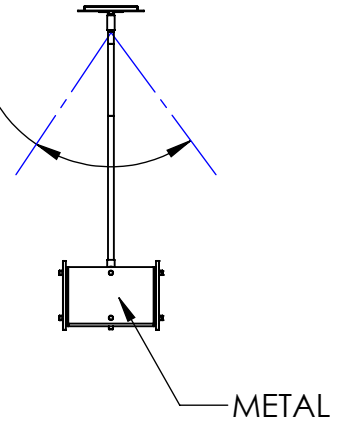

GLASS TEXTURE

RIMELIGHT
STRATA
GRANITE
IVORY WISP

SLOPE MOUNTABLE
THIS DIRECTION ONLY

Bulbs Not Included

Visit hammertonstudio.com for product options and specifications.

4/30/2018 (A)

Mounting Packet: X	Electrical Type: SEE TABLE
Approximate lbs.: 55	Bulb Qty: 6 Bulb Type: SEE TABLE
Finish: SEE WEB SITE FOR OPTIONS	Wattage: SEE TABLE Voltage: 120
Top Diffuser: OPEN	Socket Type: SEE TABLE
Bottom Diffuser: FROSTED ACRYLIC	UL Location: DRY

Mounting Detail

MOUNTS TO J-BOX
AND TO CEILING

All fixtures created by Hammerton are handcrafted by artisans. Dimensions may vary up to 7/8".

© Copyright 2018. All rights in design, detail or invention of this drawing are reserved as the property of Hammerton. Any imitation or adaptation without written consent is strictly prohibited.