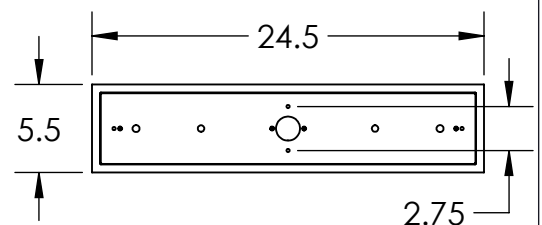

GLASS TEXTURE

RIMELIGHT
STRATA
GRANITE
IVORY WISP

SLOPE MOUNTABLE
THIS DIRECTION ONLY

Bulbs Not Included

Visit hammertonstudio.com for product options and specifications.

4/30/2018 (A)

Mounting Packet: X	Electrical Type: SEE TABLE
Approximate lbs.: 55	Bulb Qty: 6 Bulb Type: SEE TABLE
Finish: SEE WEB SITE FOR OPTIONS	Wattage: SEE TABLE Voltage: 120
Top Diffuser: OPEN	Socket Type: SEE TABLE
Bottom Diffuser: FROSTED ACRYLIC	UL Location: DRY

Mounting Detail

MOUNTS TO J-BOX
AND TO CEILING

All fixtures created by Hammerton are handcrafted by artisans. Dimensions may vary up to 7/8".

© Copyright 2018. All rights in design, detail or invention of this drawing are reserved as the property of Hammerton. Any imitation or adaptation without written consent is strictly prohibited.