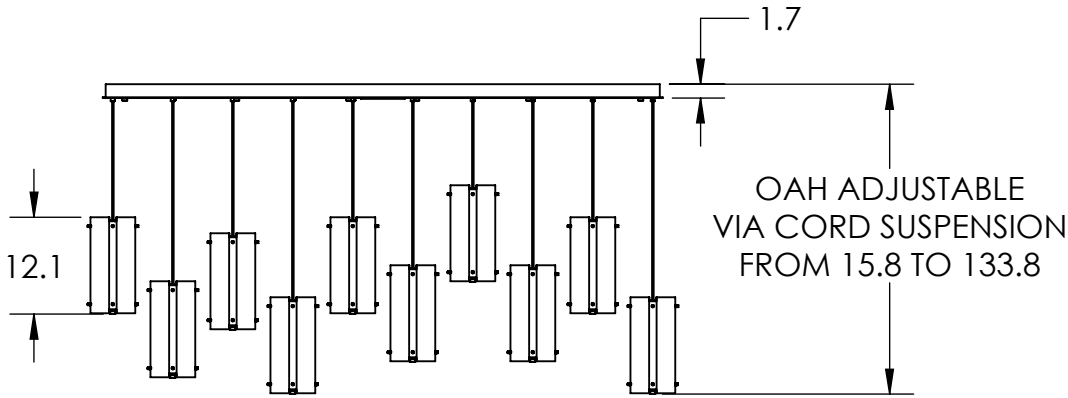

Bulbs Not Included

Visit hammertonstudio.com for product options and specifications.

4/24/2018 (A)

Mounting Packet: R	Electrical Type: SEE TABLE
Approximate lbs.: 110	Bulb Qty: 10 Bulb Type: SEE TABLE
Finish: SEE WEB SITE FOR OPTIONS	Wattage: SEE TABLE Voltage: 120
Top Diffuser: OPEN	Socket Type: SEE TABLE
Bottom Diffuser: FROSTED ACRYLIC	UL Location: DRY

Mounting Detail

MOUNTS TO BUILDING STRUCTURE

All fixtures created by Hammerton are handcrafted by artisans. Dimensions may vary up to 7/8".

© Copyright 2018. All rights in design, detail or invention of this drawing are reserved as the property of Hammerton. Any imitation or adaptation without written consent is strictly prohibited.