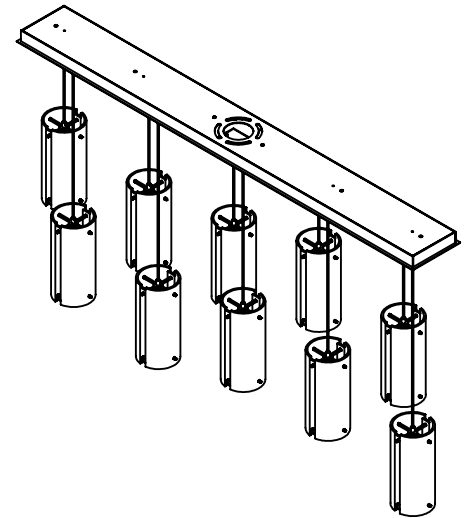

Collection: TEXTURED GLASS

Product #: PLB0044-10

ELECTRICAL OPTIONS

Product #	Electrical Type	Bulb Type	Wattage	Socket Type
PLB0044-10-E2	Incandescent	A19	60	Medium E26
PLB0044-10-G2	Flourescent	CFL/LED RETRO	13	GU-24

Bulbs Not Included

Visit hammertonstudio.com for product options and specifications.

4/24/2018 (A)

Mounting Packet: R	Electrical Type: SEE TABLE
Approximate lbs.: 110	Bulb Qty: 10 Bulb Type: SEE TABLE
Finish: SEE WEB SITE FOR OPTIONS	Wattage: SEE TABLE Voltage: 120
Top Diffuser: OPEN	Socket Type: SEE TABLE
Bottom Diffuser: FROSTED ACRYLIC	UL Location: DRY

Mounting Detail

MOUNTS TO BUILDING STRUCTURE

All fixtures created by Hammerton are handcrafted by artisans. Dimensions may vary up to 7/8".

© Copyright 2018. All rights in design, detail or invention of this drawing are reserved as the property of Hammerton. Any imitation or adaptation without written consent is strictly prohibited.