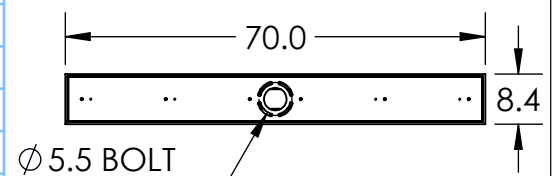

Bulbs Not Included

Visit hammertonstudio.com for product options and specifications.

4/24/2018 (A)

Mounting Packet: R	Electrical Type: SEE TABLE
Approximate lbs.: 110	Bulb Qty: 10 Bulb Type: SEE TABLE
Finish: SEE WEB SITE FOR OPTIONS	Wattage: SEE TABLE Voltage: 120
Top Diffuser: OPEN	Socket Type: SEE TABLE
Bottom Diffuser: FROSTED ACRYLIC	UL Location: DRY

Mounting Detail

MOUNTS TO BUILDING STRUCTURE

All fixtures created by Hammerton are handcrafted by artisans. Dimensions may vary up to 7/8".

© Copyright 2018. All rights in design, detail or invention of this drawing are reserved as the property of Hammerton. Any imitation or adaptation without written consent is strictly prohibited.