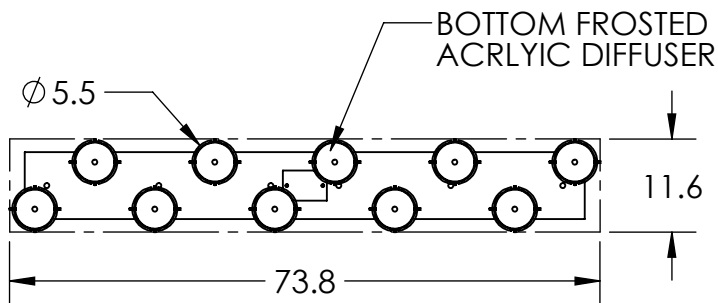

Bulbs Not Included

Visit hammertonstudio.com for product options and specifications.

4/24/2018 (A)

Mounting Packet: R	Electrical Type: SEE TABLE
Approximate lbs.: 110	Bulb Qty: 10 Bulb Type: SEE TABLE
Finish: SEE WEB SITE FOR OPTIONS	Wattage: SEE TABLE Voltage: 120
Top Diffuser: OPEN	Socket Type: SEE TABLE
Bottom Diffuser: FROSTED ACRYLIC	UL Location: DRY

Mounting Detail

MOUNTS TO BUILDING STRUCTURE

All fixtures created by Hammerton are handcrafted by artisans. Dimensions may vary up to 7/8".

© Copyright 2018. All rights in design, detail or invention of this drawing are reserved as the property of Hammerton. Any imitation or adaptation without written consent is strictly prohibited.