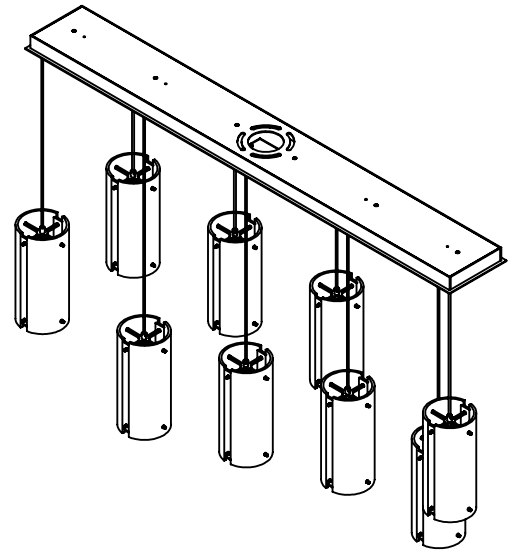

Collection: TEXTURED GLASS

Product #: PLB0044-09

ELECTRICAL OPTIONS

Product #	Electrical Type	Bulb Type	Wattage	Socket Type
PLB0044-09-E2	Incandescent	A19	60	Medium E26
PLB0044-09-G2	Flourescent	CFL/LED RETRO	13	GU-24

Bulbs Not Included

Visit [hammertonstudio.com](http://hammertonstudio.com) for product options and specifications.

4/24/2018 (A)

Mounting Packet: R	Electrical Type: SEE TABLE
Approximate lbs.: 105	Bulb Qty: 9 Bulb Type: SEE TABLE
Finish: SEE WEB SITE FOR OPTIONS	Wattage: SEE TABLE Voltage: 120
Top Diffuser: OPEN	Socket Type: SEE TABLE
Bottom Diffuser: FROSTED ACRYLIC	UL Location: DRY

Mounting Detail

All fixtures created by Hammerton are handcrafted by artisans. Dimensions may vary up to 7/8".

© Copyright 2018. All rights in design, detail or invention of this drawing are reserved as the property of Hammerton. Any imitation or adaptation without written consent is strictly prohibited.