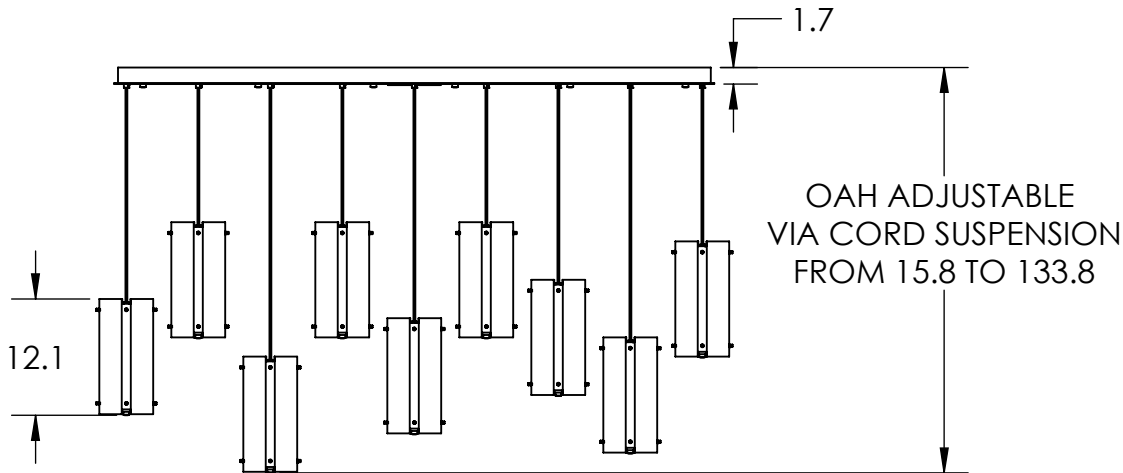

Bulbs Not Included

Visit [hammertonstudio.com](http://hammertonstudio.com) for product options and specifications.

4/24/2018 (A)

Mounting Packet: R	Electrical Type: SEE TABLE
Approximate lbs.: 105	Bulb Qty: 9 Bulb Type: SEE TABLE
Finish: SEE WEB SITE FOR OPTIONS	Wattage: SEE TABLE Voltage: 120
Top Diffuser: OPEN	Socket Type: SEE TABLE
Bottom Diffuser: FROSTED ACRYLIC	UL Location: DRY

Mounting Detail

All fixtures created by Hammerton are handcrafted by artisans. Dimensions may vary up to 7/8".

© Copyright 2018. All rights in design, detail or invention of this drawing are reserved as the property of Hammerton. Any imitation or adaptation without written consent is strictly prohibited.