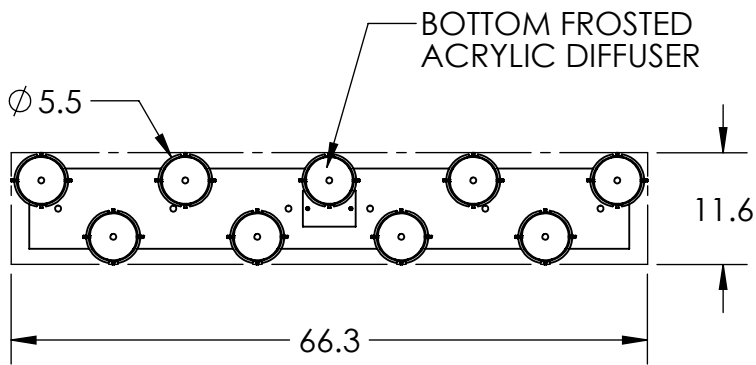

Bulbs Not Included

Visit [hammertonstudio.com](http://hammertonstudio.com) for product options and specifications.

4/24/2018 (A)

Mounting Packet: R	Electrical Type: SEE TABLE
Approximate lbs.: 105	Bulb Qty: 9 Bulb Type: SEE TABLE
Finish: SEE WEB SITE FOR OPTIONS	Wattage: SEE TABLE Voltage: 120
Top Diffuser: OPEN	Socket Type: SEE TABLE
Bottom Diffuser: FROSTED ACRYLIC	UL Location: DRY

Mounting Detail

All fixtures created by Hammerton are handcrafted by artisans. Dimensions may vary up to 7/8".

© Copyright 2018. All rights in design, detail or invention of this drawing are reserved as the property of Hammerton. Any imitation or adaptation without written consent is strictly prohibited.