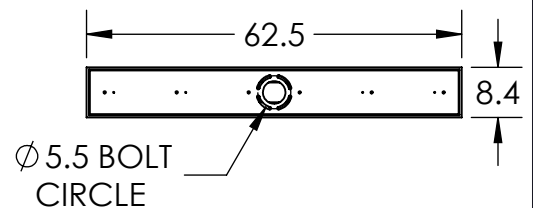

Bulbs Not Included

Visit [hammertonstudio.com](http://hammertonstudio.com) for product options and specifications.

4/24/2018 (A)

Mounting Packet: R	Electrical Type: SEE TABLE
Approximate lbs.: 105	Bulb Qty: 9 Bulb Type: SEE TABLE
Finish: SEE WEB SITE FOR OPTIONS	Wattage: SEE TABLE Voltage: 120
Top Diffuser: OPEN	Socket Type: SEE TABLE
Bottom Diffuser: FROSTED ACRYLIC	UL Location: DRY

Mounting Detail

All fixtures created by Hammerton are handcrafted by artisans. Dimensions may vary up to 7/8".

© Copyright 2018. All rights in design, detail or invention of this drawing are reserved as the property of Hammerton. Any imitation or adaptation without written consent is strictly prohibited.