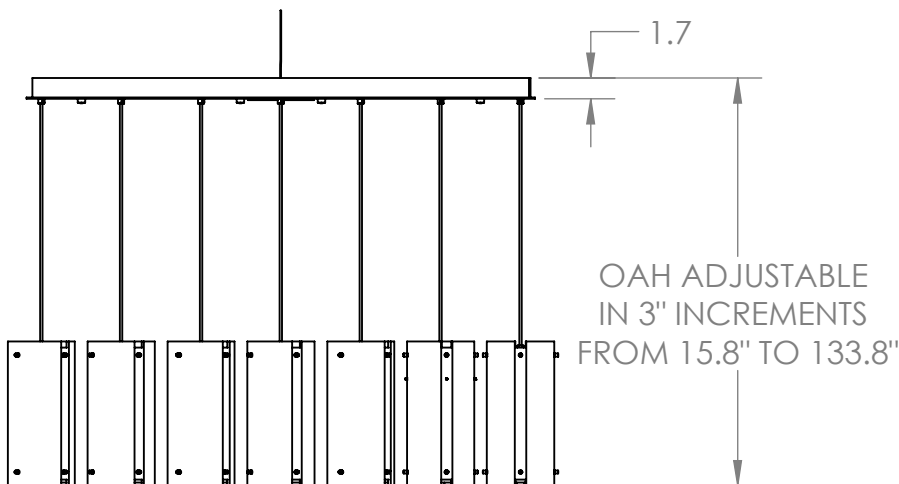

Bulbs Not Included

Visit hammertonstudio.com for product options and specifications.

5/8/2018 (A)

Mounting Packet: X	Electrical Type: SEE TABLE	<p>Mounting Detail</p> <p>38.9</p>
Approximate lbs.: 35	Bulb Qty: 7 Bulb Type: SEE TABLE	
Finish: SEE WEB SITE FOR OPTIONS	Wattage: SEE TABLE Voltage: 120	
Top Diffuser: OPEN	Socket Type: SEE TABLE	
Bottom Diffuser: FROSTED ACRYLIC	UL Location: DRY	
All fixtures created by Hammerton are handcrafted by artisans. Dimensions may vary up to 7/8".		