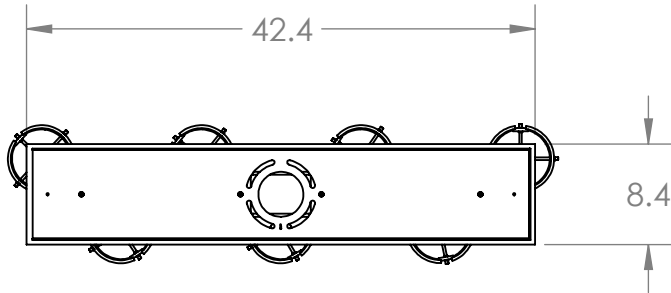

Bulbs Not Included

Visit hammertonstudio.com for product options and specifications.

5/8/2018 (A)

Mounting Packet: X	Electrical Type: SEE TABLE	<p>Mounting Detail</p> <p>38.9</p>
Approximate lbs.: 35	Bulb Qty: 7 Bulb Type: SEE TABLE	
Finish: SEE WEB SITE FOR OPTIONS	Wattage: SEE TABLE Voltage: 120	
Top Diffuser: OPEN	Socket Type: SEE TABLE	
Bottom Diffuser: FROSTED ACRYLIC	UL Location: DRY	
All fixtures created by Hammerton are handcrafted by artisans. Dimensions may vary up to 7/8".		