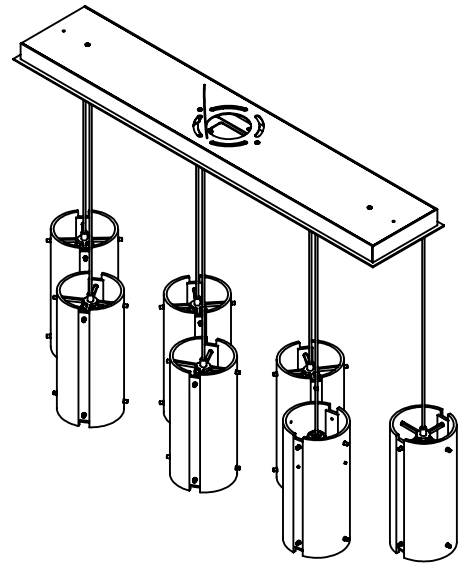

Collection: TEXTURED GLASS

Product #: PLB0044-07

ELECTRICAL OPTIONS

Product #	Electrical Type	Bulb Type	Wattage	Socket Type
PLB0044-44-XX-XX-001-E2	Incandescent	A19	60	Medium E26
PLB0044-44-XX-XX-001-G2	Flourescent	CFL/LED RETRO	13	GU-24

Bulbs Not Included

Visit hammertonstudio.com for product options and specifications.

5/8/2018 (A)

Mounting Packet: X	Electrical Type: SEE TABLE	<p>Mounting Detail</p> <p>38.9</p>
Approximate lbs.: 35	Bulb Qty: 7 Bulb Type: SEE TABLE	
Finish: SEE WEB SITE FOR OPTIONS	Wattage: SEE TABLE Voltage: 120	
Top Diffuser: OPEN	Socket Type: SEE TABLE	
Bottom Diffuser: FROSTED ACRYLIC	UL Location: DRY	
All fixtures created by Hammerton are handcrafted by artisans. Dimensions may vary up to 7/8".		