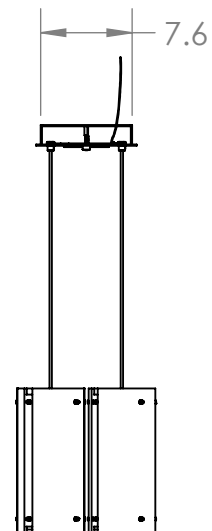

Collection: TEXTURED GLASS

Product #: PLB0044-07

ELECTRICAL OPTIONS

Product #	Electrical Type	Bulb Type	Wattage	Socket Type
PLB0044-44-XX-XX-001-E2	Incandescent	A19	60	Medium E26
PLB0044-44-XX-XX-001-G2	Flourescent	CFL/LED RETRO	13	GU-24

Bulbs Not Included

Visit hammertonstudio.com for product options and specifications.

5/8/2018 (A)

Mounting Packet: X	Electrical Type: SEE TABLE	<p>Mounting Detail</p> <p>38.9</p>
Approximate lbs.: 35	Bulb Qty: 7 Bulb Type: SEE TABLE	
Finish: SEE WEB SITE FOR OPTIONS	Wattage: SEE TABLE Voltage: 120	
Top Diffuser: OPEN	Socket Type: SEE TABLE	
Bottom Diffuser: FROSTED ACRYLIC	UL Location: DRY	
All fixtures created by Hammerton are handcrafted by artisans. Dimensions may vary up to 7/8".		

© Copyright 2016. All rights in design, detail or invention of this drawing are reserved as the property of Hammerton. Any imitation or adaptation without written consent is strictly prohibited.

**MOUNTS TO J-BOX
AND TO CEILING**