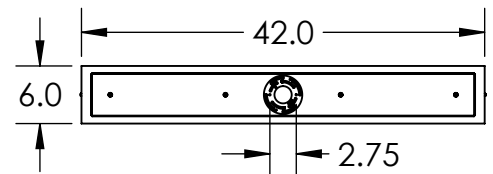

TEXTURED GLASS

Bulbs Not Included

Visit [hammertonstudio.com](http://hammertonstudio.com) for product options and specifications.

1/23/2017 (B)

Mounting Packet: Y	Electrical Type: SEE TABLE
Approximate lbs.: 30	Bulb Qty: 4 Bulb Type: SEE TABLE
Finish: SEE WEB SITE FOR OPTIONS	Wattage: SEE TABLE Voltage: 120
Top Diffuser: OPEN	Socket Type: SEE TABLE
Bottom Diffuser: FROSTED ACRYLIC	UL Location: DRY

Mounting Detail

All fixtures created by Hammerton are handcrafted by artisans. Dimensions may vary up to 7/8".

© Copyright 2016. All rights in design, detail or invention of this drawing are reserved as the property of Hammerton. Any imitation or adaptation without written consent is strictly prohibited.