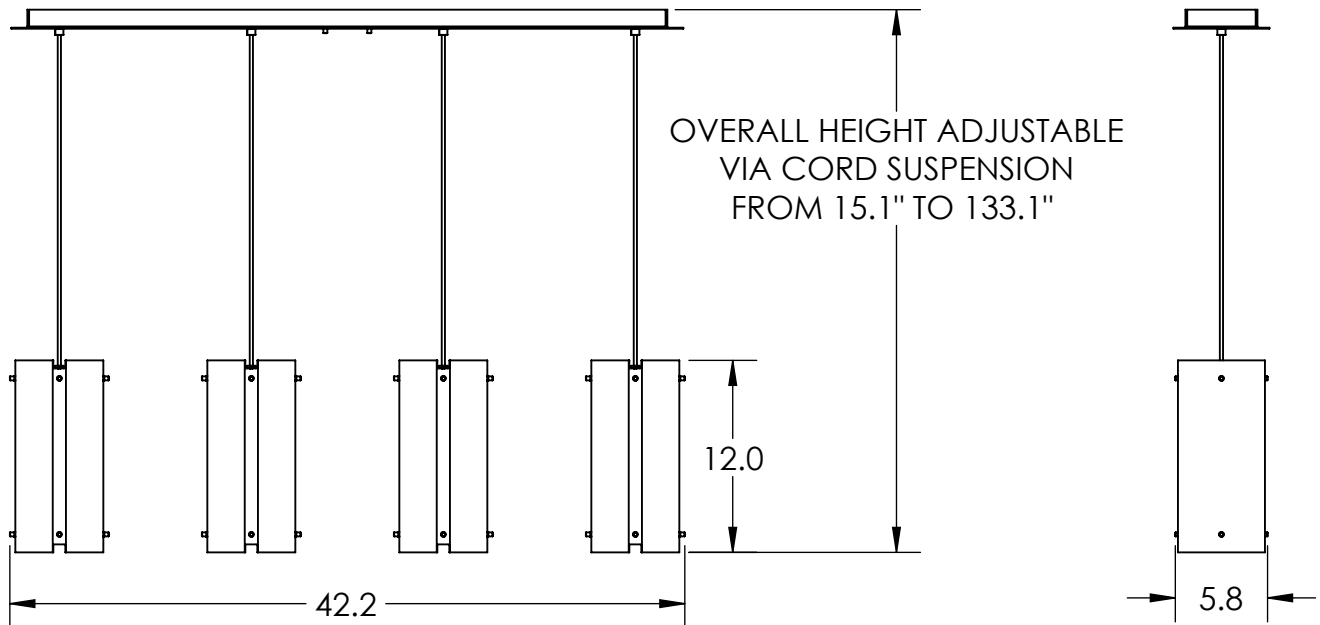

TEXTURED GLASS

Bulbs Not Included

Visit [hammertonstudio.com](http://hammertonstudio.com) for product options and specifications.

1/23/2017 (B)

Mounting Packet: Y	Electrical Type: SEE TABLE
Approximate lbs.: 30	Bulb Qty: 4 Bulb Type: SEE TABLE
Finish: SEE WEB SITE FOR OPTIONS	Wattage: SEE TABLE Voltage: 120
Top Diffuser: OPEN	Socket Type: SEE TABLE
Bottom Diffuser: FROSTED ACRYLIC	UL Location: DRY

Mounting Detail

All fixtures created by Hammerton are handcrafted by artisans. Dimensions may vary up to 7/8".

© Copyright 2016. All rights in design, detail or invention of this drawing are reserved as the property of Hammerton. Any imitation or adaptation without written consent is strictly prohibited.