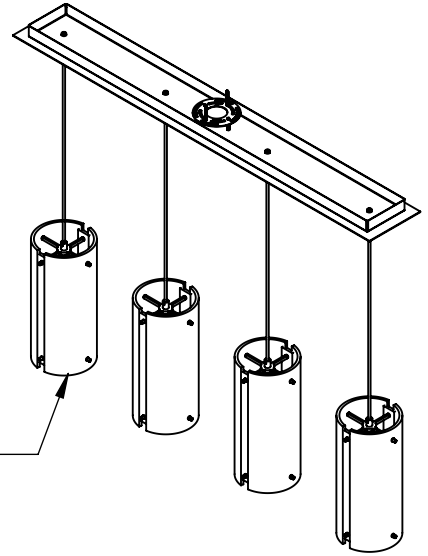

Collection: TEXTURED GLASS

Product #: PLB0044-04

ELECTRICAL OPTIONS				
Product #	Electrical Type	Bulb Type	Wattage	Socket Type
PLB0044-04-XX-XX-C01-E2	Incandescent	A19	60	Medium E26
PLB0044-04-XX-XX-C01-G2	Flourescent	CFL/LED RETRO	13	GU-24

TEXTURED GLASS

Bulbs Not Included

Visit [hammertonstudio.com](http://hammertonstudio.com) for product options and specifications.

1/23/2017 (B)

Mounting Packet: Y	Electrical Type: SEE TABLE
Approximate lbs.: 30	Bulb Qty: 4 Bulb Type: SEE TABLE
Finish: SEE WEB SITE FOR OPTIONS	Wattage: SEE TABLE Voltage: 120
Top Diffuser: OPEN	Socket Type: SEE TABLE
Bottom Diffuser: FROSTED ACRYLIC	UL Location: DRY

Mounting Detail

All fixtures created by Hammerton are handcrafted by artisans. Dimensions may vary up to 7/8".

© Copyright 2016. All rights in design, detail or invention of this drawing are reserved as the property of Hammerton. Any imitation or adaptation without written consent is strictly prohibited.