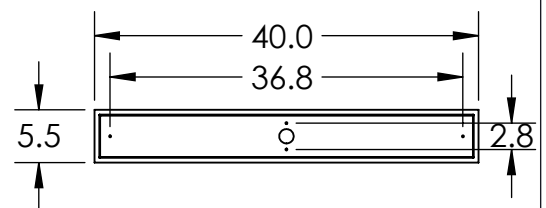

Collection: TWEED

Product #: CHB0037-73

Product #	Electrical Type	Bulb Type	Wattage	Socket Type
PLB0037-73-XX-X-XXX-E2	Incandescent	B11	60	Medium E26
PLB0037-73-XX-X-XXX-G2	Flourescent	CFL/LED RETRO	13	GU-24
PLB0037-73-XX-X-XXX-L1	LED	2700K, 93CRI, 2735 Lumens. Forward/Reverse phase dimmable	41	Integrated

Bulbs Not Included Visit hammertonstudio.com for product options and specifications.

4/27/2018 (A)

Mounting Packet: X	Electrical Type: SEE TABLE
Approximate lbs.: 100	Bulb Qty: 8 Bulb Type: SEE TABLE
Finish: SEE WEB SITE FOR OPTIONS	Wattage: SEE TABLE Voltage: 120
Top Diffuser: OPEN	Socket Type: SEE TABLE
Bottom Diffuser: OPEN	UL Location: DRY

Mounting Detail

MOUNTS TO J-BOX
AND TO CEILING

All fixtures created by Hammerton are handcrafted by artisans. Dimensions may vary up to 7/8".

© Copyright 2016. All rights in design, detail or invention of this drawing are reserved as the property of Hammerton. Any imitation or adaptation without written consent is strictly prohibited.