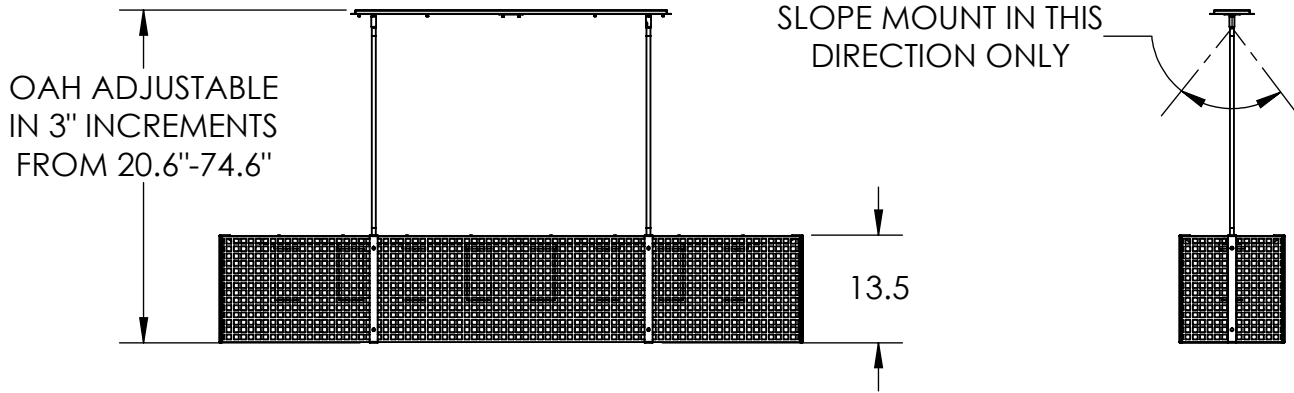

Collection: TWEED

Product #: CHB0037-73

Product #	Electrical Type	Bulb Type	Wattage	Socket Type
PLB0037-73-XX-X-XXX-E2	Incandescent	B11	60	Medium E26
PLB0037-73-XX-X-XXX-G2	Flourescent	CFL/LED RETRO	13	GU-24
PLB0037-73-XX-X-XXX-L1	LED	2700K, 93CRI, 2735 Lumens. Forward/Reverse phase dimmable	41	Integrated

Bulbs Not Included Visit hammertonstudio.com for product options and specifications.

4/27/2018 (A)

Mounting Packet: X	Electrical Type: SEE TABLE
Approximate lbs.: 100	Bulb Qty: 8 Bulb Type: SEE TABLE
Finish: SEE WEB SITE FOR OPTIONS	Wattage: SEE TABLE Voltage: 120
Top Diffuser: OPEN	Socket Type: SEE TABLE
Bottom Diffuser: OPEN	UL Location: DRY

Mounting Detail

MOUNTS TO J-BOX
AND TO CEILING

All fixtures created by Hammerton are handcrafted by artisans. Dimensions may vary up to 7/8".

© Copyright 2016. All rights in design, detail or invention of this drawing are reserved as the property of Hammerton. Any imitation or adaptation without written consent is strictly prohibited.