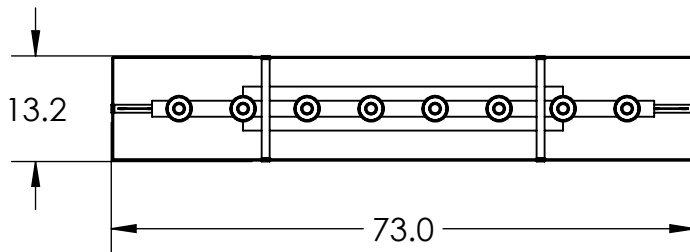

Collection: TWEED

Product #: CHB0037-73

Product #	Electrical Type	Bulb Type	Wattage	Socket Type
PLB0037-73-XX-X-XXX-E2	Incandescent	B11	60	Medium E26
PLB0037-73-XX-X-XXX-G2	Flourescent	CFL/LED RETRO	13	GU-24
PLB0037-73-XX-X-XXX-L1	LED	2700K, 93CRI, 2735 Lumens. Forward/Reverse phase dimmable	41	Integrated

Bulbs Not Included Visit hammertonstudio.com for product options and specifications.

4/27/2018 (A)

Mounting Packet: X	Electrical Type: SEE TABLE
Approximate lbs.: 100	Bulb Qty: 8 Bulb Type: SEE TABLE
Finish: SEE WEB SITE FOR OPTIONS	Wattage: SEE TABLE Voltage: 120
Top Diffuser: OPEN	Socket Type: SEE TABLE
Bottom Diffuser: OPEN	UL Location: DRY

Mounting Detail

MOUNTS TO J-BOX
AND TO CEILING

All fixtures created by Hammerton are handcrafted by artisans. Dimensions may vary up to 7/8".

© Copyright 2016. All rights in design, detail or invention of this drawing are reserved as the property of Hammerton. Any imitation or adaptation without written consent is strictly prohibited.