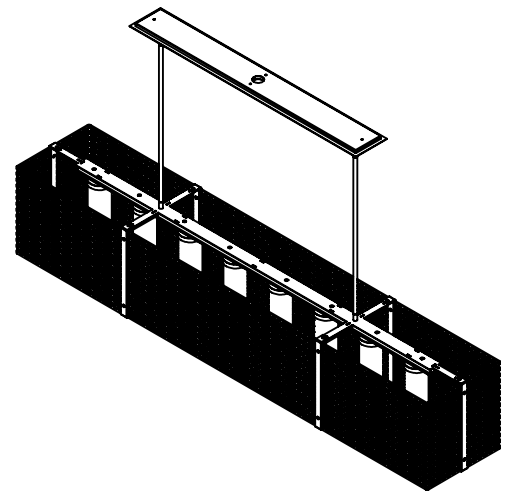

Collection: TWEED

Product #: CHB0037-73

Product #	Electrical Type	Bulb Type	Wattage	Socket Type
PLB0037-73-XX-X-XXX-E2	Incandescent	B11	60	Medium E26
PLB0037-73-XX-X-XXX-G2	Flourescent	CFL/LED RETRO	13	GU-24
PLB0037-73-XX-X-XXX-L1	LED	2700K, 93CRI, 2735 Lumens. Forward/Reverse phase dimmable	41	Integrated

Bulbs Not Included Visit hammertonstudio.com for product options and specifications.

4/27/2018 (A)

Mounting Packet: X	Electrical Type: SEE TABLE
Approximate lbs.: 100	Bulb Qty: 8 Bulb Type: SEE TABLE
Finish: SEE WEB SITE FOR OPTIONS	Wattage: SEE TABLE Voltage: 120
Top Diffuser: OPEN	Socket Type: SEE TABLE
Bottom Diffuser: OPEN	UL Location: DRY

Mounting Detail

MOUNTS TO J-BOX
AND TO CEILING

All fixtures created by Hammerton are handcrafted by artisans. Dimensions may vary up to 7/8".

© Copyright 2016. All rights in design, detail or invention of this drawing are reserved as the property of Hammerton. Any imitation or adaptation without written consent is strictly prohibited.