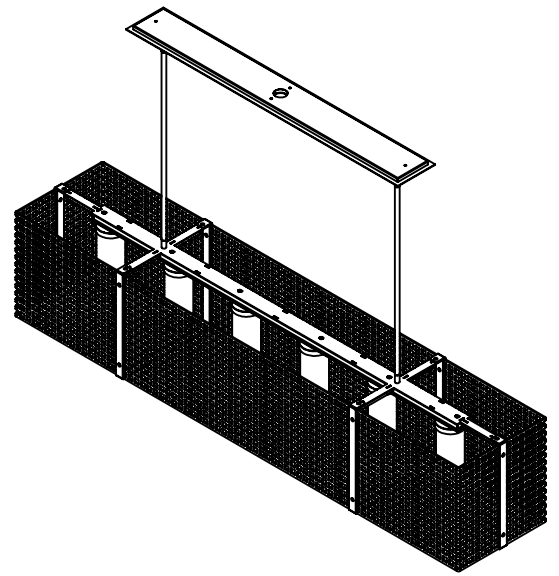

Collection: TWEED

Product #: CHB0037-65

Product #	Electrical Type	Bulb Type	Wattage	Socket Type
PLB0037-65-XX-X-XXX-E2	Incandescent	B11	60	Medium E26
PLB0037-65-XX-X-XXX-G2	Flourescent	CFL/LED RETRO	13	GU-24
PLB0037-65-XX-X-XXX-L1	LED	2700K, 93CRI, 2040 Lumens. Forward/Reverse phase dimmable	31	Integrated

Bulbs Not Included Visit hammertonstudio.com for product options and specifications.

4/27/2018 (A)

Mounting Packet: X	Electrical Type: SEE TABLE
Approximate lbs.: 90	Bulb Qty: 6 Bulb Type: SEE TABLE
Finish: SEE WEB SITE FOR OPTIONS	Wattage: SEE TABLE Voltage: 120
Top Diffuser: OPEN	Socket Type: SEE TABLE
Bottom Diffuser: OPEN	UL Location: DRY

Mounting Detail

MOUNTS TO J-BOX
AND TO CEILING

All fixtures created by Hammerton are handcrafted by artisans. Dimensions may vary up to 7/8".

© Copyright 2016. All rights in design, detail or invention of this drawing are reserved as the property of Hammerton. Any imitation or adaptation without written consent is strictly prohibited.