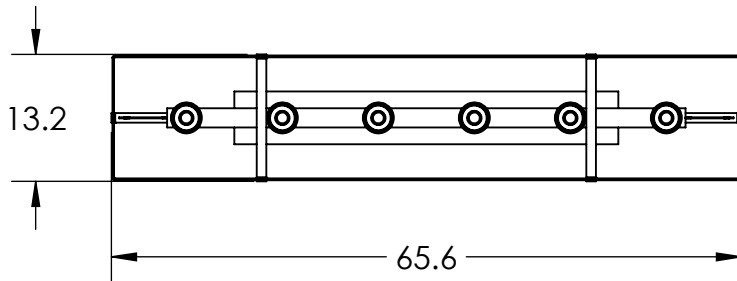

Collection: TWEED

Product #: CHB0037-65

Product #	Electrical Type	Bulb Type	Wattage	Socket Type
PLB0037-65-XX-X-XXX-E2	Incandescent	B11	60	Medium E26
PLB0037-65-XX-X-XXX-G2	Flourescent	CFL/LED RETRO	13	GU-24
PLB0037-65-XX-X-XXX-L1	LED	2700K, 93CRI, 2040 Lumens. Forward/Reverse phase dimmable	31	Integrated

Bulbs Not Included Visit hammertonstudio.com for product options and specifications.

4/27/2018 (A)

Mounting Packet: X	Electrical Type: SEE TABLE
Approximate lbs.: 90	Bulb Qty: 6 Bulb Type: SEE TABLE
Finish: SEE WEB SITE FOR OPTIONS	Wattage: SEE TABLE Voltage: 120
Top Diffuser: OPEN	Socket Type: SEE TABLE
Bottom Diffuser: OPEN	UL Location: DRY

Mounting Detail

MOUNTS TO J-BOX
AND TO CEILING

All fixtures created by Hammerton are handcrafted by artisans. Dimensions may vary up to 7/8".

© Copyright 2016. All rights in design, detail or invention of this drawing are reserved as the property of Hammerton. Any imitation or adaptation without written consent is strictly prohibited.