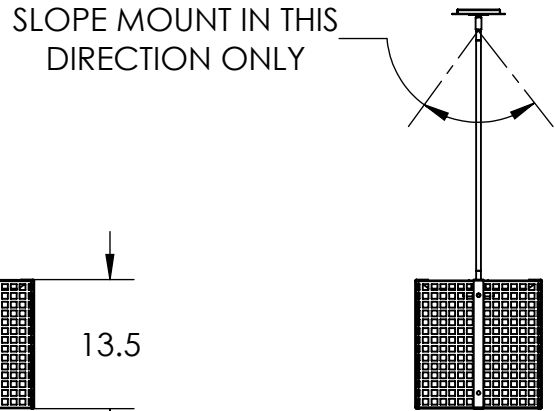

Collection: TWEED

Product #: CHB0037-65

Product #	Electrical Type	Bulb Type	Wattage	Socket Type
PLB0037-65-XX-X-XXX-E2	Incandescent	B11	60	Medium E26
PLB0037-65-XX-X-XXX-G2	Flourescent	CFL/LED RETRO	13	GU-24
PLB0037-65-XX-X-XXX-L1	LED	2700K, 93CRI, 2040 Lumens. Forward/Reverse phase dimmable	31	Integrated

Bulbs Not Included Visit hammertonstudio.com for product options and specifications.

4/27/2018 (A)

Mounting Packet: X	Electrical Type: SEE TABLE
Approximate lbs.: 90	Bulb Qty: 6 Bulb Type: SEE TABLE
Finish: SEE WEB SITE FOR OPTIONS	Wattage: SEE TABLE Voltage: 120
Top Diffuser: OPEN	Socket Type: SEE TABLE
Bottom Diffuser: OPEN	UL Location: DRY

Mounting Detail

MOUNTS TO J-BOX
AND TO CEILING

All fixtures created by Hammerton are handcrafted by artisans. Dimensions may vary up to 7/8".

© Copyright 2016. All rights in design, detail or invention of this drawing are reserved as the property of Hammerton. Any imitation or adaptation without written consent is strictly prohibited.