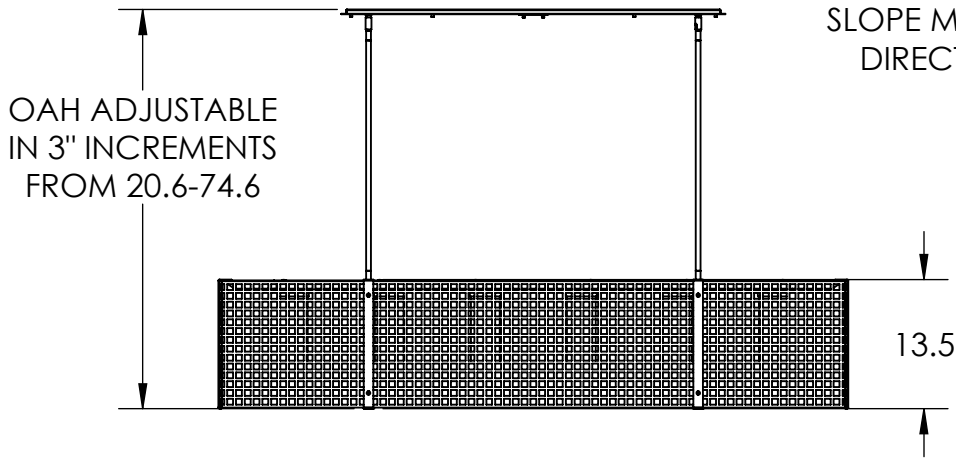

Collection: TWEED

Product #: CHB0037-65

Product #	Electrical Type	Bulb Type	Wattage	Socket Type
PLB0037-65-XX-X-XXX-E2	Incandescent	B11	60	Medium E26
PLB0037-65-XX-X-XXX-G2	Flourescent	CFL/LED RETRO	13	GU-24
PLB0037-65-XX-X-XXX-L1	LED	2700K, 93CRI, 2040 Lumens. Forward/Reverse phase dimmable	31	Integrated

Bulbs Not Included Visit hammertonstudio.com for product options and specifications.

4/27/2018 (A)

Mounting Packet: X	Electrical Type: SEE TABLE
Approximate lbs.: 90	Bulb Qty: 6 Bulb Type: SEE TABLE
Finish: SEE WEB SITE FOR OPTIONS	Wattage: SEE TABLE Voltage: 120
Top Diffuser: OPEN	Socket Type: SEE TABLE
Bottom Diffuser: OPEN	UL Location: DRY

Mounting Detail

MOUNTS TO J-BOX
AND TO CEILING

All fixtures created by Hammerton are handcrafted by artisans. Dimensions may vary up to 7/8".

© Copyright 2016. All rights in design, detail or invention of this drawing are reserved as the property of Hammerton. Any imitation or adaptation without written consent is strictly prohibited.