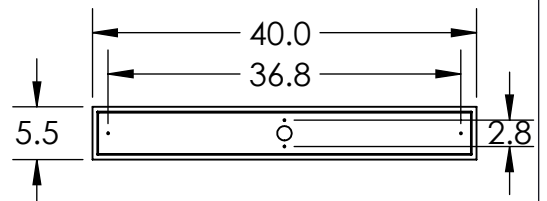

Bulbs Not Included Visit hammertonstudio.com for product options and specifications.

4/27/2018 (A)

Mounting Packet: X	Electrical Type: SEE TABLE
Approximate lbs.: 90	Bulb Qty: 6 Bulb Type: SEE TABLE
Finish: SEE WEB SITE FOR OPTIONS	Wattage: SEE TABLE Voltage: 120
Top Diffuser: OPEN	Socket Type: SEE TABLE
Bottom Diffuser: OPEN	UL Location: DRY

Mounting Detail

MOUNTS TO J-BOX
AND TO CEILING

All fixtures created by Hammerton are handcrafted by artisans. Dimensions may vary up to 7/8".

© Copyright 2016. All rights in design, detail or invention of this drawing are reserved as the property of Hammerton. Any imitation or adaptation without written consent is strictly prohibited.