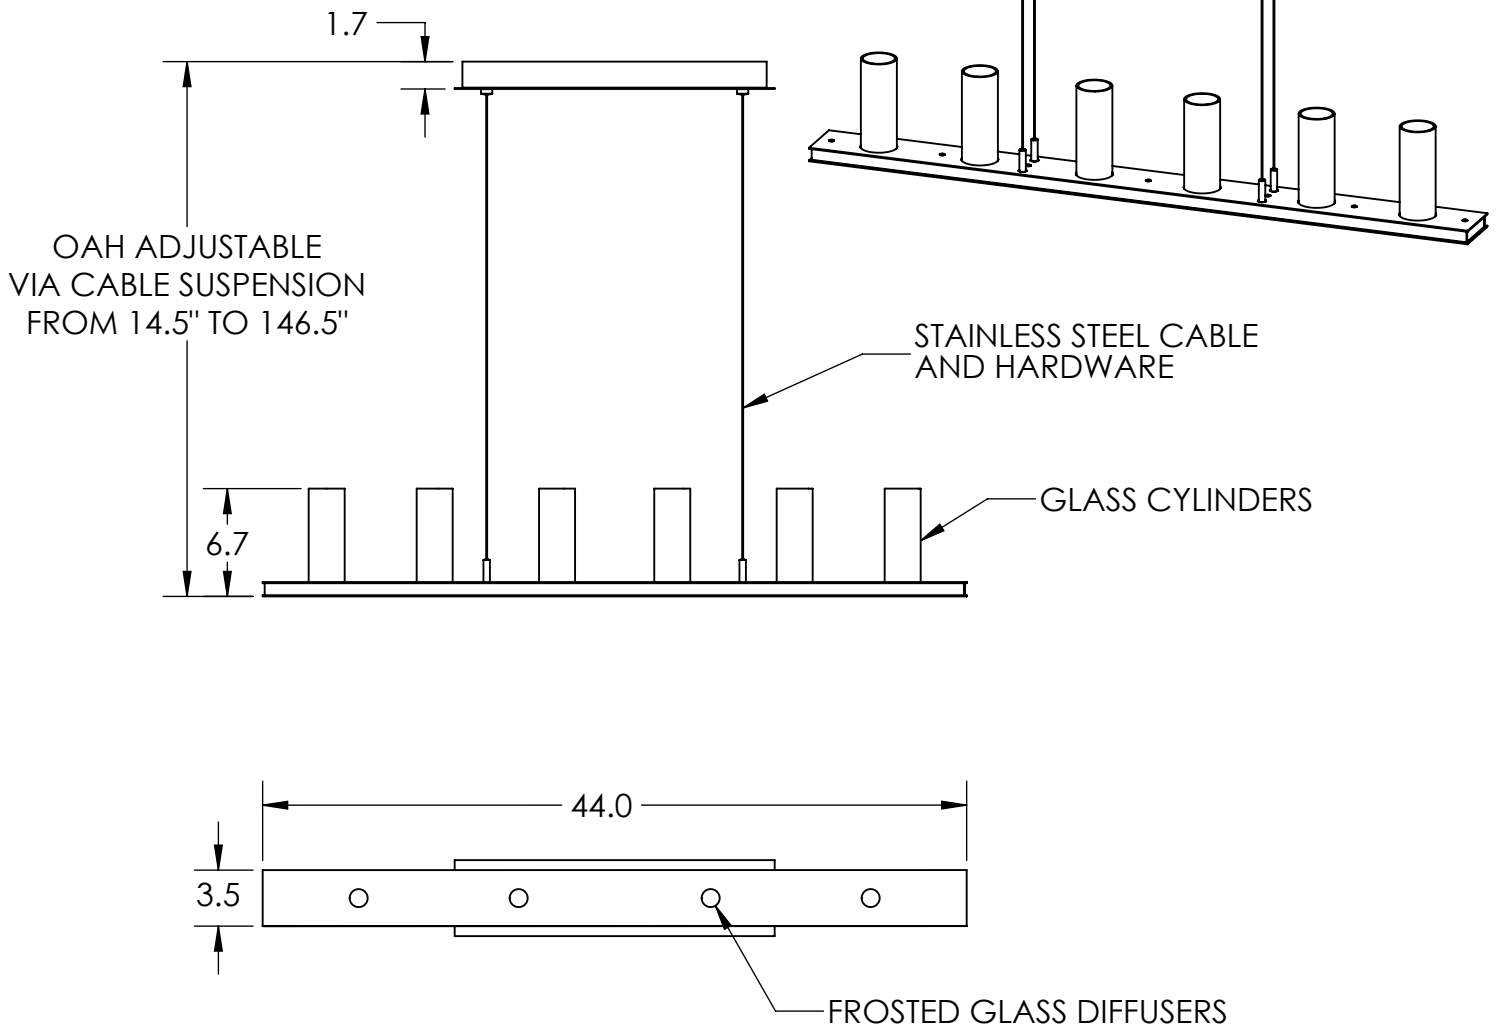

Collection: CARLYLE

Product #: PLB0033-0B

Visit hammertonstudio.com for product options and specifications.

3/17/2016 (B)

Mounting Packet: X	Weight(lbs.): 28	Electrical Type: LED	CCT: 2700 K
UL Location: DRY		Elec. Qty: 10	Wattage: 36 Voltage: 120
Finish: SEE WEB SITE FOR OPTIONS		Source Lumens: Up: 1075	Down: 1370
Top Diffuser: OPEN		Forward/Reverse Phase Dimmable To 1%	
Bottom Diffuser: FROSTED GLASS		CRI: 90+	Power Factor: >0.9
All fixtures created by Hammerton are handcrafted by artisans. Dimensions may vary up to 7/8".			
© Copyright 2016. All rights in design, detail or invention of this drawing are reserved as the property of Hammerton. Any imitation or adaptation without written consent is strictly prohibited.			
Hammerton Inc. 217 Wright Brothers Dr. Salt Lake City, UT 84116 (801)973-8095			

Mounting Detail

MOUNTS TO J-BOX AND CEILING