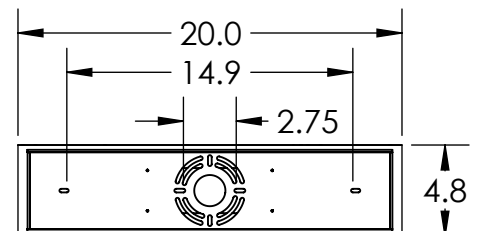

Mounting Detail

MOUNTS TO J-BOX AND CEILING