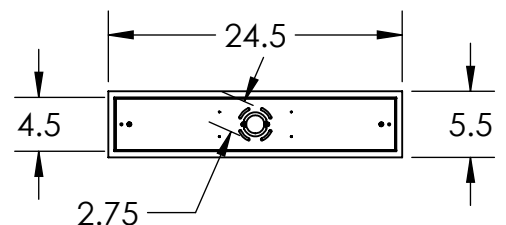

Collection: URBAN LOFT

Product #: PLB0026-0C-L1

Visit hammertonestudio.com for product options and specifications.

4/30/2018 (A)

Mounting Packet: X	Weight(lbs.): 70	Electrical Type: LED	CCT: 2700 K
UL Location: DRY		Elec. Qty: 18	Wattage: 47 Voltage: 120
Finish: SEE WEB SITE FOR OPTIONS		Source Lumens: AMBIENT: 2158 DOWN: 1079	
Top Diffuser: OPEN		Dimmable: Forward/Reverse Phase to 1%	
Bottom Diffuser: CLOSED		CRI: 90+	Power Factor: >0.9

Mounting Detail

MOUNTS TO J-BOX AND CEILING

All fixtures created by Hammerton are handcrafted by artisans. Dimensions may vary up to 7/8".

© Copyright 2018. All rights in design, detail or invention of this drawing are reserved as the property of Hammerton. Any imitation or adaptation without written consent is strictly prohibited.