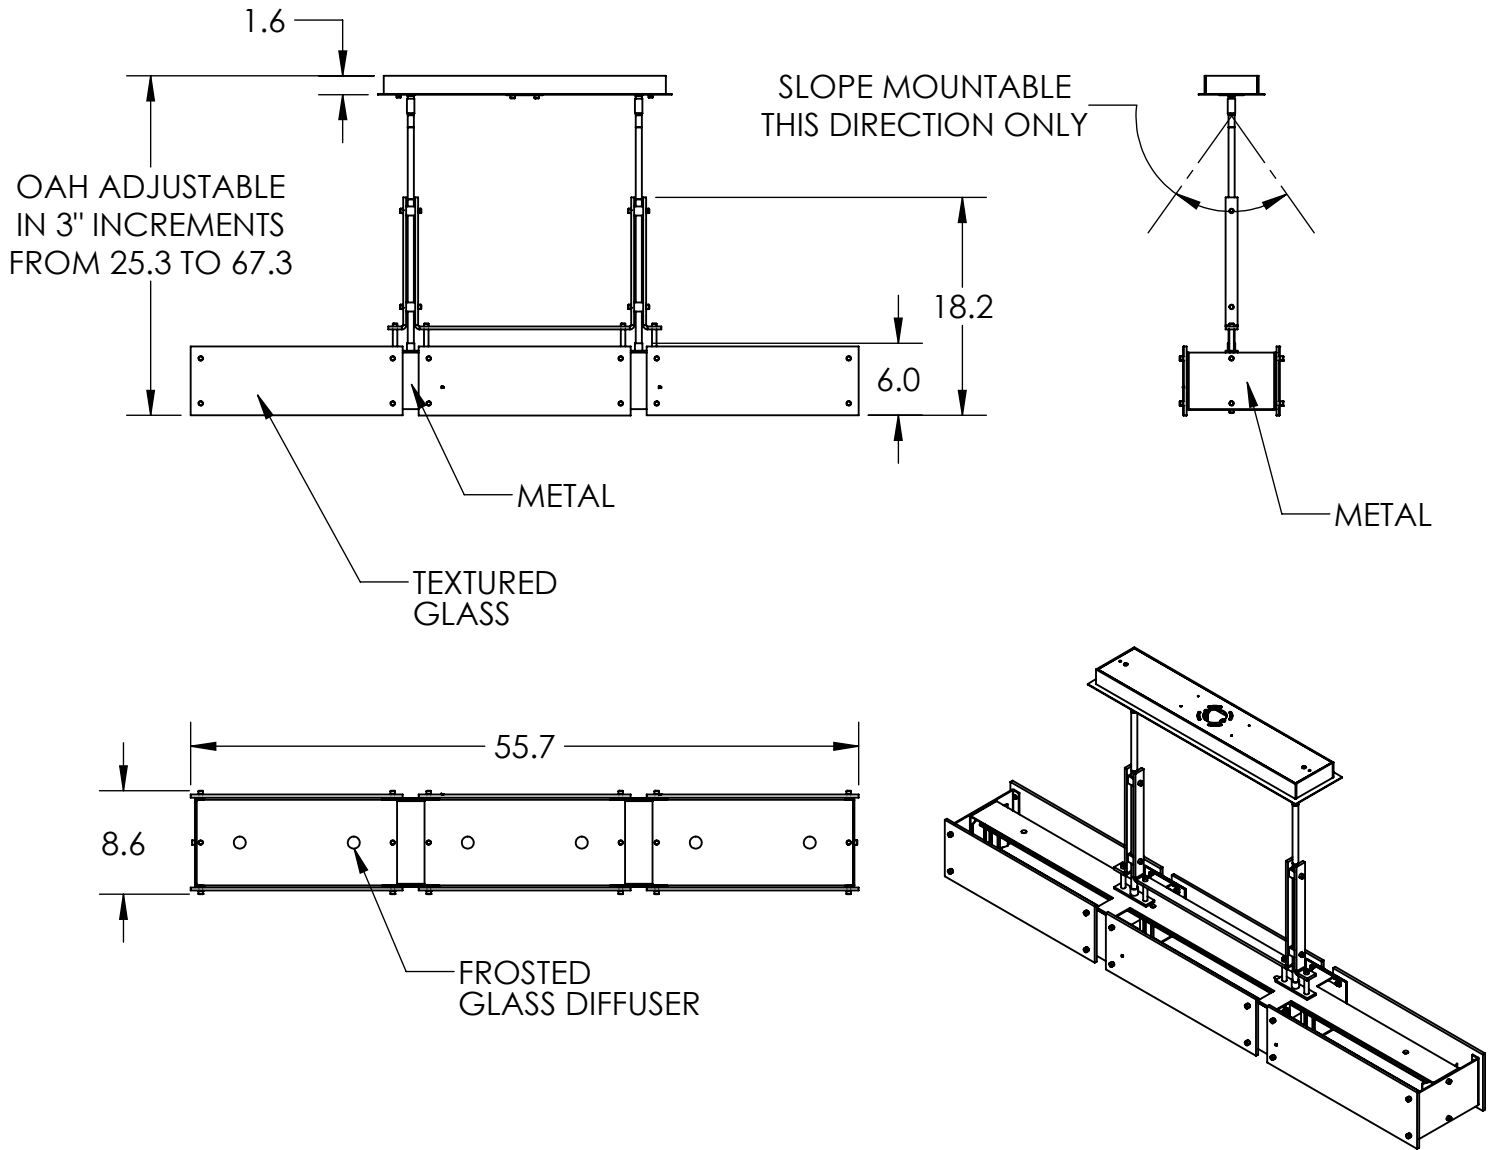

Collection: URBAN LOFT

Product #: PLB0026-0C-L1

Visit hammertonestudio.com for product options and specifications.

4/30/2018 (A)

Mounting Packet: X	Weight(lbs.): 70	Electrical Type: LED	CCT: 2700 K
UL Location: DRY		Elec. Qty: 18	Wattage: 47 Voltage: 120
Finish: SEE WEB SITE FOR OPTIONS		Source Lumens: AMBIENT: 2158 DOWN: 1079	
Top Diffuser: OPEN		Dimmable: Forward/Reverse Phase to 1%	
Bottom Diffuser: CLOSED		CRI: 90+	Power Factor: >0.9

Mounting Detail

MOUNTS TO J-BOX AND CEILING

All fixtures created by Hammerton are handcrafted by artisans. Dimensions may vary up to 7/8".

© Copyright 2018. All rights in design, detail or invention of this drawing are reserved as the property of Hammerton. Any imitation or adaptation without written consent is strictly prohibited.