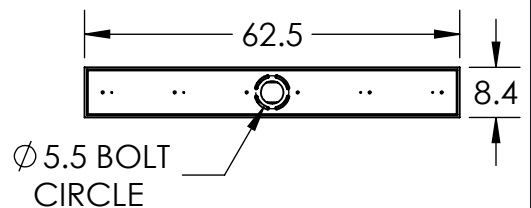

Collection: TEMPEST

Product #: PLB0013-09

Bulbs Not Included

Visit hammertonstudio.com for product options and specifications.

4/24/2018 (A)

Mounting Packet: R	Electrical Type: INCANDESCENT
Approximate lbs.: 55	Bulb Qty: 9 Bulb Type: A19
Finish: SEE WEB SITE FOR OPTIONS	Wattage: 40 Voltage: 120
Top Diffuser: CLOSED	Socket Type: MEDIUM, E26 BASE
Bottom Diffuser: OPEN	UL Location: DRY

Mounting Detail

All fixtures created by Hammerton are handcrafted by artisans. Dimensions may vary up to 7/8".

© Copyright 2018. All rights in design, detail or invention of this drawing are reserved as the property of Hammerton. Any imitation or adaptation without written consent is strictly prohibited.