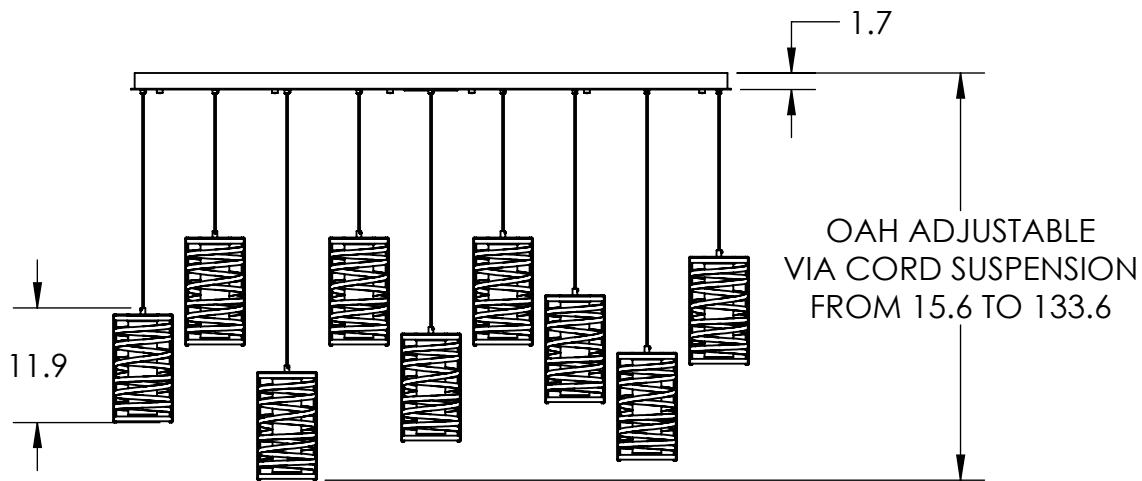

Collection: TEMPEST

Product #: PLB0013-09

Bulbs Not Included

Visit hammertonstudio.com for product options and specifications.

4/24/2018 (A)

Mounting Packet: R	Electrical Type: INCANDESCENT
Approximate lbs.: 55	Bulb Qty: 9 Bulb Type: A19
Finish: SEE WEB SITE FOR OPTIONS	Wattage: 40 Voltage: 120
Top Diffuser: CLOSED	Socket Type: MEDIUM, E26 BASE
Bottom Diffuser: OPEN	UL Location: DRY

Mounting Detail

All fixtures created by Hammerton are handcrafted by artisans. Dimensions may vary up to 7/8".

© Copyright 2018. All rights in design, detail or invention of this drawing are reserved as the property of Hammerton. Any imitation or adaptation without written consent is strictly prohibited.