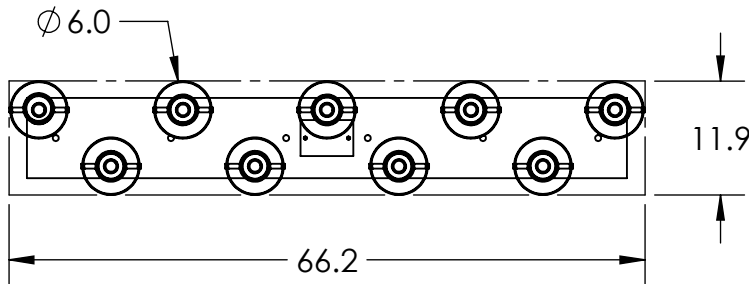

Collection: TEMPEST

Product #: PLB0013-09

Bulbs Not Included

Visit hammertonstudio.com for product options and specifications.

4/24/2018 (A)

Mounting Packet: R	Electrical Type: INCANDESCENT
Approximate lbs.: 55	Bulb Qty: 9 Bulb Type: A19
Finish: SEE WEB SITE FOR OPTIONS	Wattage: 40 Voltage: 120
Top Diffuser: CLOSED	Socket Type: MEDIUM, E26 BASE
Bottom Diffuser: OPEN	UL Location: DRY

Mounting Detail

All fixtures created by Hammerton are handcrafted by artisans. Dimensions may vary up to 7/8".

© Copyright 2018. All rights in design, detail or invention of this drawing are reserved as the property of Hammerton. Any imitation or adaptation without written consent is strictly prohibited.