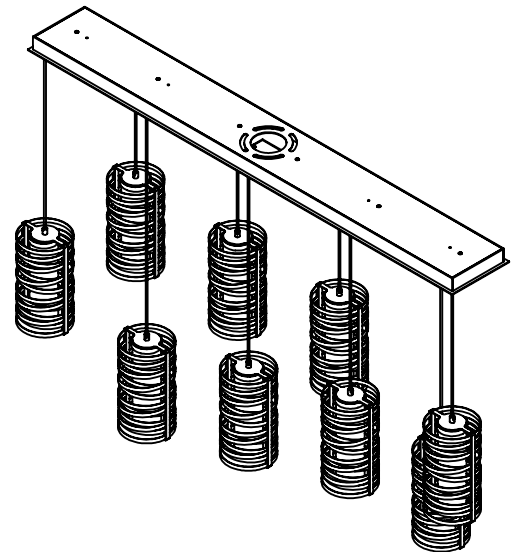

Collection: TEMPEST

Product #: PLB0013-09

Bulbs Not Included

Visit hammertonstudio.com for product options and specifications.

4/24/2018 (A)

Mounting Packet: R	Electrical Type: INCANDESCENT
Approximate lbs.: 55	Bulb Qty: 9 Bulb Type: A19
Finish: SEE WEB SITE FOR OPTIONS	Wattage: 40 Voltage: 120
Top Diffuser: CLOSED	Socket Type: MEDIUM, E26 BASE
Bottom Diffuser: OPEN	UL Location: DRY

Mounting Detail

All fixtures created by Hammerton are handcrafted by artisans. Dimensions may vary up to 7/8".

© Copyright 2018. All rights in design, detail or invention of this drawing are reserved as the property of Hammerton. Any imitation or adaptation without written consent is strictly prohibited.