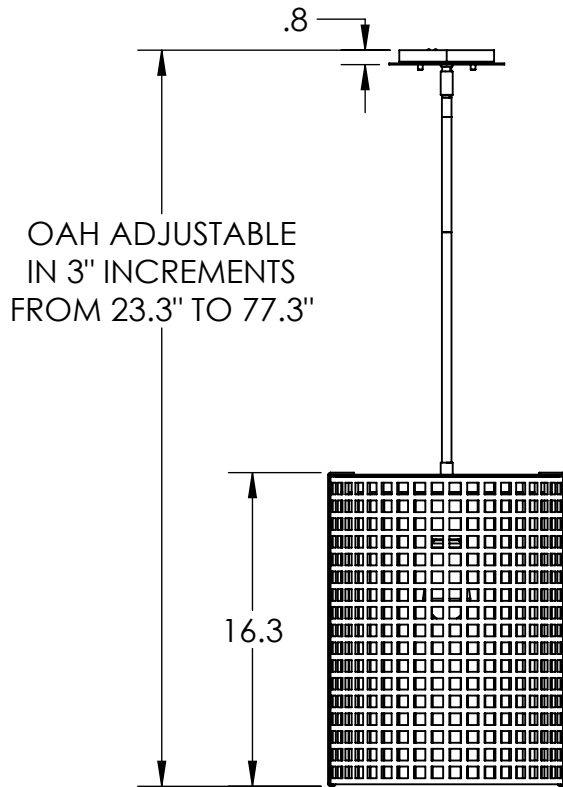

Collection: TWEED

Product #: LAB0037-16

NO LENS, EXPOSED LAMPING