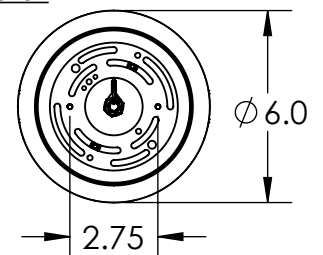

Mounting Detail

MOUNTS DIRECTLY TO J-BOX