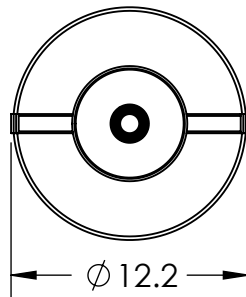

Collection: TWEED

Product #: LAB0037-16

NO LENS, EXPOSED LAMPING

FROSTED GLASS CYLINDER

ELECTRICAL OPTIONS

| Product # | Electrical Type | Bulb Type | Wattage | Socket Type |
|------------------------|-----------------|---------------|---------|-------------|
| LAB0037-16-XX-X-XXX-E2 | Incandescent | A19 | 60 | Medium E26 |
| LAB0037-16-XX-X-XXX-G2 | Flourescent | CFL/LED RETRO | 13 | GU-24 |

Bulbs Not Included

Visit hammertonstudio.com for product options and specifications.

4/5/2016 (B)

| | |
|----------------------------------|----------------------------------|
| Mounting Packet: Y | Electrical Type: SEE TABLE |
| Approximate lbs.: 17 | Bulb Qty: 1 Bulb Type: SEE TABLE |
| Finish: SEE WEB SITE FOR OPTIONS | Wattage: SEE TABLE Voltage: 120 |
| Top Diffuser: OPEN | Socket Type: SEE TABLE |
| Bottom Diffuser: OPEN | UL Location: DRY |

All fixtures created by Hammerton are handcrafted by artisans. Dimensions may vary up to 7/8".

© Copyright 2016. All rights in design, detail or invention of this drawing are reserved as the property of Hammerton. Any imitation or adaptation without written consent is strictly prohibited.