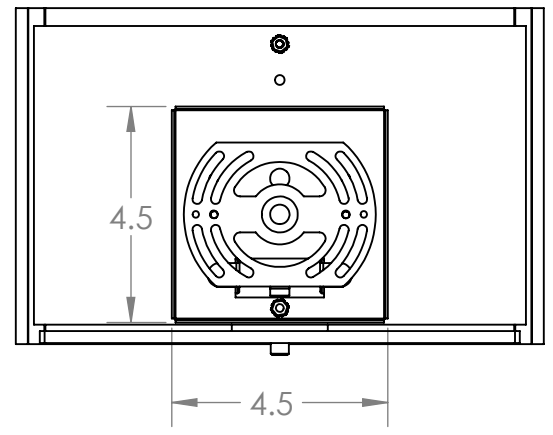

Collection: TEXTURED GLASS

Product #: CSB0044-0B

ELECTRICAL OPTIONS

Product #	Electrical Type	Bulb Type	Wattage	Socket Type
CSB0044-0B-XX-XX-E2	Incandescent	A19	60	Medium E26
CSB0044-0B-XX-XX-G2	Flourescent	CFL/LED RETRO	13	GU-24

Bulbs Not Included Visit hammertonstudio.com for product options and specifications.

3/3/2017 (A)

Mounting Packet: U	Electrical Type: SEE TABLE
Approximate lbs.: 5	Bulb Qty: 1 Bulb Type: SEE TABLE
Finish: SEE WEB SITE FOR OPTIONS	Wattage: SEE TABLE Voltage: 120
Top Diffuser: OPEN	Socket Type: SEE TABLE
Bottom Diffuser: FROSTED ACRYLIC	UL Location: DRY