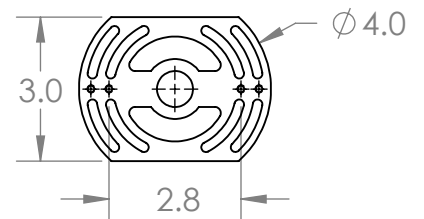

Bulbs Not Included Visit hammertonstudio.com for product options and specifications.

3/3/2017 (A)

Mounting Packet: U	Electrical Type: SEE TABLE
Approximate lbs.: 5	Bulb Qty: 1 Bulb Type: SEE TABLE
Finish: SEE WEB SITE FOR OPTIONS	Wattage: SEE TABLE Voltage: 120
Top Diffuser: OPEN	Socket Type: SEE TABLE
Bottom Diffuser: FROSTED ACRYLIC	UL Location: DRY

Mounting Detail

All fixtures created by Hammerton are handcrafted by artisans. Dimensions may vary up to 7/8".

© Copyright 2016. All rights in design, detail or invention of this drawing are reserved as the property of Hammerton. Any imitation or adaptation without written consent is strictly prohibited.