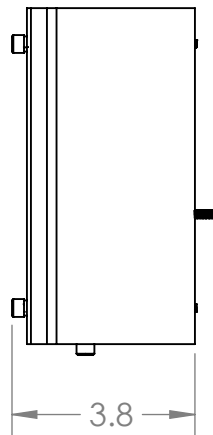

Collection: TEXTURED GLASS

Product #: CSB0044-0B

ELECTRICAL OPTIONS

Product #	Electrical Type	Bulb Type	Wattage	Socket Type
CSB0044-0B-XX-XX-E2	Incandescent	A19	60	Medium E26
CSB0044-0B-XX-XX-G2	Flourescent	CFL/LED RETRO	13	GU-24

Bulbs Not Included Visit hammertonstudio.com for product options and specifications.

3/3/2017 (A)

Mounting Packet: U	Electrical Type: SEE TABLE
Approximate lbs.: 5	Bulb Qty: 1 Bulb Type: SEE TABLE
Finish: SEE WEB SITE FOR OPTIONS	Wattage: SEE TABLE Voltage: 120
Top Diffuser: OPEN	Socket Type: SEE TABLE
Bottom Diffuser: FROSTED ACRYLIC	UL Location: DRY