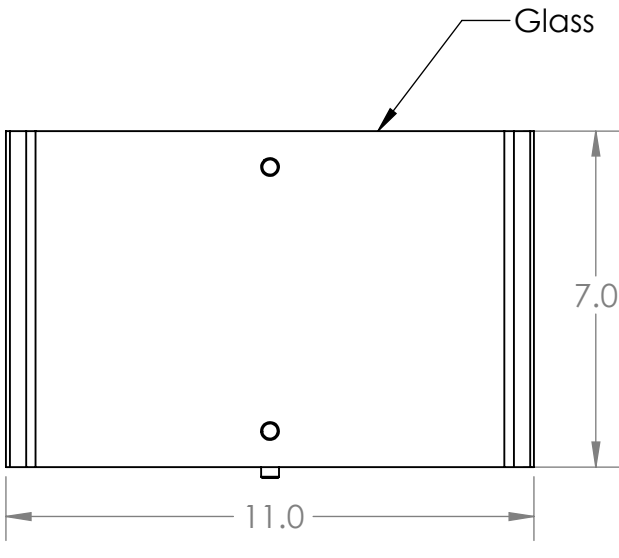

Collection: TEXTURED GLASS

Product #: CSB0044-0B

ELECTRICAL OPTIONS

Product #	Electrical Type	Bulb Type	Wattage	Socket Type
CSB0044-0B-XX-XX-E2	Incandescent	A19	60	Medium E26
CSB0044-0B-XX-XX-G2	Flourescent	CFL/LED RETRO	13	GU-24

Bulbs Not Included Visit hammertonstudio.com for product options and specifications.

3/3/2017 (A)

Mounting Packet: U	Electrical Type: SEE TABLE
Approximate lbs.: 5	Bulb Qty: 1 Bulb Type: SEE TABLE
Finish: SEE WEB SITE FOR OPTIONS	Wattage: SEE TABLE Voltage: 120
Top Diffuser: OPEN	Socket Type: SEE TABLE
Bottom Diffuser: FROSTED ACRYLIC	UL Location: DRY

Mounting Detail

All fixtures created by Hammerton are handcrafted by artisans. Dimensions may vary up to 7/8".

© Copyright 2016. All rights in design, detail or invention of this drawing are reserved as the property of Hammerton. Any imitation or adaptation without written consent is strictly prohibited.