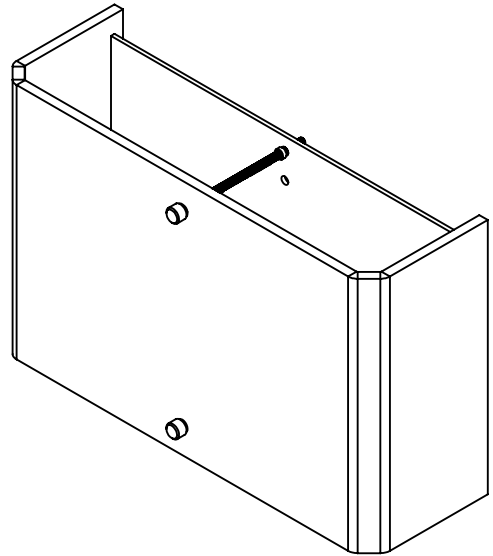

Collection: TEXTURED GLASS

Product #: CSB0044-0B

ELECTRICAL OPTIONS

Product #	Electrical Type	Bulb Type	Wattage	Socket Type
CSB0044-0B-XX-XX-E2	Incandescent	A19	60	Medium E26
CSB0044-0B-XX-XX-G2	Flourescent	CFL/LED RETRO	13	GU-24

Bulbs Not Included Visit hammertonstudio.com for product options and specifications.

3/3/2017 (A)

Mounting Packet: U	Electrical Type: SEE TABLE
Approximate lbs.: 5	Bulb Qty: 1 Bulb Type: SEE TABLE
Finish: SEE WEB SITE FOR OPTIONS	Wattage: SEE TABLE Voltage: 120
Top Diffuser: OPEN	Socket Type: SEE TABLE
Bottom Diffuser: FROSTED ACRYLIC	UL Location: DRY

Mounting Detail

All fixtures created by Hammerton are handcrafted by artisans. Dimensions may vary up to 7/8".

© Copyright 2016. All rights in design, detail or invention of this drawing are reserved as the property of Hammerton. Any imitation or adaptation without written consent is strictly prohibited.