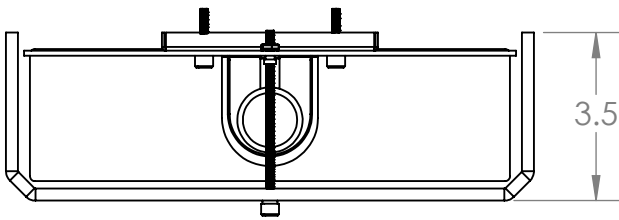

Collection: TEXTURED GLASS

Product #: CSB0044-0B

ELECTRICAL OPTIONS

Product #	Electrical Type	Bulb Type	Wattage	Socket Type
CSB0044-0B-XX-XX-E2	Incandescent	A19	60	Medium E26
CSB0044-0B-XX-XX-G2	Flourescent	CFL/LED RETRO	13	GU-24

Bulbs Not Included Visit hammertonstudio.com for product options and specifications.

3/3/2017 (A)

Mounting Packet: U	Electrical Type: SEE TABLE
Approximate lbs.: 5	Bulb Qty: 1 Bulb Type: SEE TABLE
Finish: SEE WEB SITE FOR OPTIONS	Wattage: SEE TABLE Voltage: 120
Top Diffuser: OPEN	Socket Type: SEE TABLE
Bottom Diffuser: FROSTED ACRYLIC	UL Location: DRY