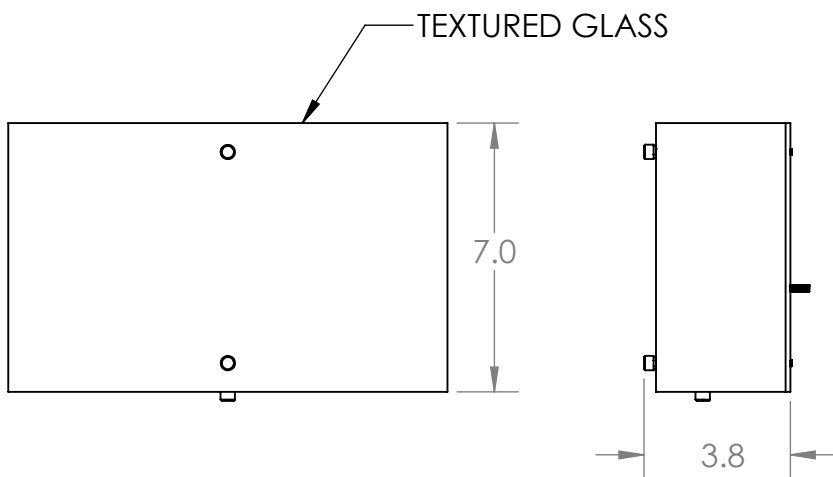

Collection: TEXTURED GLASS

Product #: CSB0044-0A

Electrical Option	Product #	Electrical Type	Bulb Type	Wattage	Socket Type
	CSB0044-0A-XX-XX-E2	Incandescent	A19	60	Medium E26
	CSB0044-0A-XX-XX-G2	Flourescent	CFL/LED RETRO	13	GU-24

Bulbs Not Included Visit hammertonstudio.com for product options and specifications.

2/10/2017 (A)

Mounting Packet: U	Electrical Type: SEE TABLE
Approximate lbs.: 5	Bulb Qty: 1 Bulb Type: SEE TABLE
Finish: SEE WEB SITE FOR OPTIONS	Wattage: SEE TABLE Voltage: 120
Top Diffuser: OPEN	Socket Type: SEE TABLE
Bottom Diffuser: FROSTED ACRYLIC	UL Location: DRY