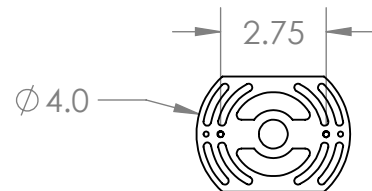

Bulbs Not Included Visit hammertonstudio.com for product options and specifications.

2/10/2017 (A)

Mounting Packet: U	Electrical Type: SEE TABLE
Approximate lbs.: 5	Bulb Qty: 1 Bulb Type: SEE TABLE
Finish: SEE WEB SITE FOR OPTIONS	Wattage: SEE TABLE Voltage: 120
Top Diffuser: OPEN	Socket Type: SEE TABLE
Bottom Diffuser: FROSTED ACRYLIC	UL Location: DRY

Mounting Detail

All fixtures created by Hammerton are handcrafted by artisans. Dimensions may vary up to 7/8".

© Copyright 2016. All rights in design, detail or invention of this drawing are reserved as the property of Hammerton. Any imitation or adaptation without written consent is strictly prohibited.