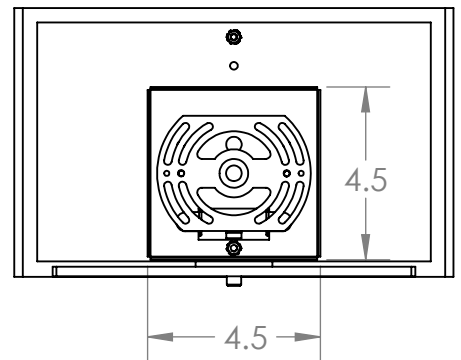

Collection: TEXTURED GLASS

Product #: CSB0044-0A

Electrical Option	Product #	Electrical Type	Bulb Type	Wattage	Socket Type
	CSB0044-0A-XX-XX-E2	Incandescent	A19	60	Medium E26
	CSB0044-0A-XX-XX-G2	Flourescent	CFL/LED RETRO	13	GU-24

Bulbs Not Included Visit hammertonstudio.com for product options and specifications.

2/10/2017 (A)

Mounting Packet: U	Electrical Type: SEE TABLE
Approximate lbs.: 5	Bulb Qty: 1 Bulb Type: SEE TABLE
Finish: SEE WEB SITE FOR OPTIONS	Wattage: SEE TABLE Voltage: 120
Top Diffuser: OPEN	Socket Type: SEE TABLE
Bottom Diffuser: FROSTED ACRYLIC	UL Location: DRY