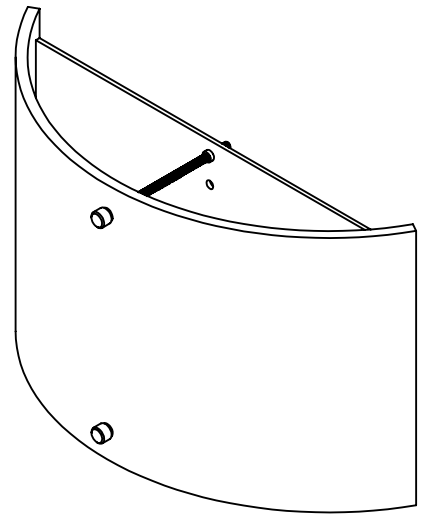

Collection: TEXTURED GLASS

Product #: CSB0044-0A

Electrical Option	Product #	Electrical Type	Bulb Type	Wattage	Socket Type
	CSB0044-0A-XX-XX-E2	Incandescent	A19	60	Medium E26
	CSB0044-0A-XX-XX-G2	Flourescent	CFL/LED RETRO	13	GU-24

Bulbs Not Included Visit hammertonstudio.com for product options and specifications.

2/10/2017 (A)

Mounting Packet: U	Electrical Type: SEE TABLE
Approximate lbs.: 5	Bulb Qty: 1 Bulb Type: SEE TABLE
Finish: SEE WEB SITE FOR OPTIONS	Wattage: SEE TABLE Voltage: 120
Top Diffuser: OPEN	Socket Type: SEE TABLE
Bottom Diffuser: FROSTED ACRYLIC	UL Location: DRY

Mounting Detail

All fixtures created by Hammerton are handcrafted by artisans. Dimensions may vary up to 7/8".

© Copyright 2016. All rights in design, detail or invention of this drawing are reserved as the property of Hammerton. Any imitation or adaptation without written consent is strictly prohibited.