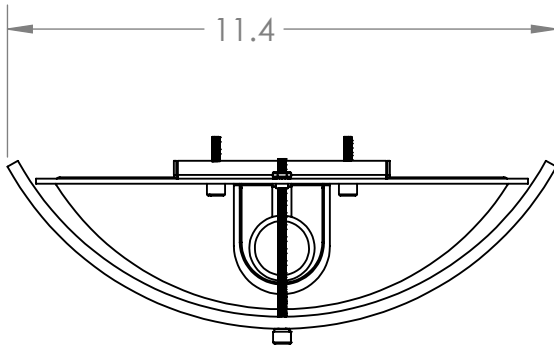

Collection: TEXTURED GLASS

Product #: CSB0044-0A

Electrical Option	Product #	Electrical Type	Bulb Type	Wattage	Socket Type
	CSB0044-0A-XX-XX-E2	Incandescent	A19	60	Medium E26
	CSB0044-0A-XX-XX-G2	Flourescent	CFL/LED RETRO	13	GU-24

Bulbs Not Included Visit hammertonstudio.com for product options and specifications.

2/10/2017 (A)

Mounting Packet: U	Electrical Type: SEE TABLE
Approximate lbs.: 5	Bulb Qty: 1 Bulb Type: SEE TABLE
Finish: SEE WEB SITE FOR OPTIONS	Wattage: SEE TABLE Voltage: 120
Top Diffuser: OPEN	Socket Type: SEE TABLE
Bottom Diffuser: FROSTED ACRYLIC	UL Location: DRY