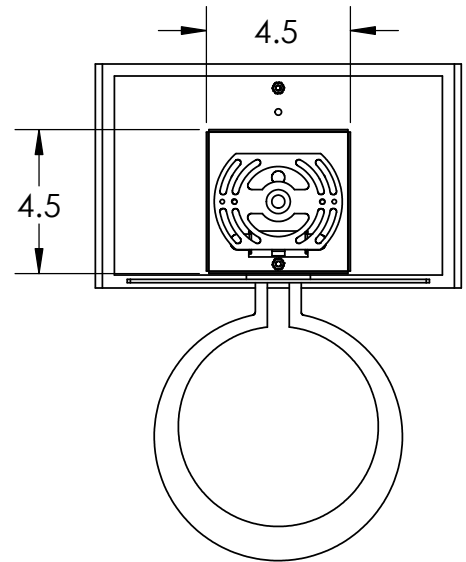

Collection: CARLYLE

Product #: CSB0033-0E

ELECTRICAL OPTIONS				
Product #	Electrical Type	Bulb Type	Wattage	Socket Type
CSB0033-0E-XX-XX-E2	Incandescent	A19	60	Medium E26
CSB0033-0E-XX-XX-G2	Flourescent	CFL/LED RETRO	13	GU-24

Bulbs Not Included

Visit hammertonstudio.com for product options and specifications.

7/12/2016 (A)

Mounting Packet: U	Electrical Type: SEE TABLE
Approximate lbs.: 10	Bulb Qty: 1 Bulb Type: SEE TABLE
Finish: SEE WEB SITE FOR OPTIONS	Wattage: SEE TABLE Voltage: 120
Top Diffuser: OPEN	Socket Type: SEE TABLE
Bottom Diffuser: CLOSED METAL	UL Location: DRY

Mounting Detail

All fixtures created by Hammerton are handcrafted by artisans. Dimensions may vary up to 7/8".

© Copyright 2016. All rights in design, detail or invention of this drawing are reserved as the property of Hammerton. Any imitation or adaptation without written consent is strictly prohibited.