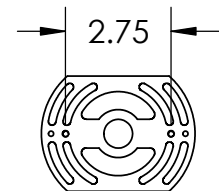

Collection: CARLYLE

Product #: CSB0033-0E

ELECTRICAL OPTIONS				
Product #	Electrical Type	Bulb Type	Wattage	Socket Type
CSB0033-0E-XX-XX-E2	Incandescent	A19	60	Medium E26
CSB0033-0E-XX-XX-G2	Flourescent	CFL/LED RETRO	13	GU-24

Bulbs Not Included

Visit hammertonstudio.com for product options and specifications.

7/12/2016 (A)

Mounting Packet: U	Electrical Type: SEE TABLE
Approximate lbs.: 10	Bulb Qty: 1 Bulb Type: SEE TABLE
Finish: SEE WEB SITE FOR OPTIONS	Wattage: SEE TABLE Voltage: 120
Top Diffuser: OPEN	Socket Type: SEE TABLE
Bottom Diffuser: CLOSED METAL	UL Location: DRY

Mounting Detail

All fixtures created by Hammerton are handcrafted by artisans. Dimensions may vary up to 7/8".

© Copyright 2016. All rights in design, detail or invention of this drawing are reserved as the property of Hammerton. Any imitation or adaptation without written consent is strictly prohibited.