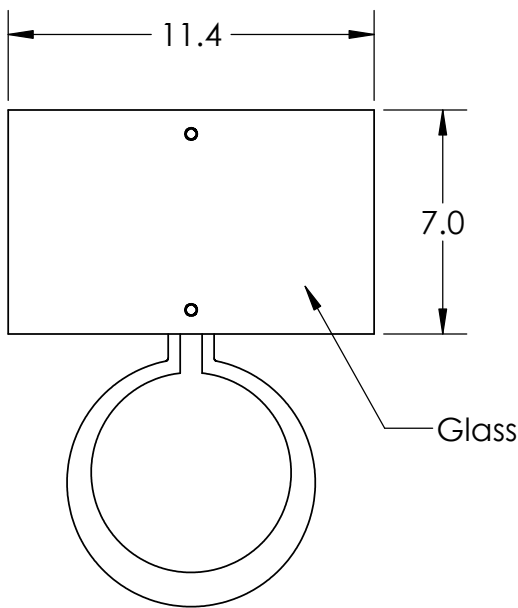

Collection: CARLYLE

Product #: CSB0033-0E

ELECTRICAL OPTIONS				
Product #	Electrical Type	Bulb Type	Wattage	Socket Type
CSB0033-0E-XX-XX-E2	Incandescent	A19	60	Medium E26
CSB0033-0E-XX-XX-G2	Flourescent	CFL/LED RETRO	13	GU-24

Bulbs Not Included

Visit hammertonstudio.com for product options and specifications.

7/12/2016 (A)

Mounting Packet: U	Electrical Type: SEE TABLE
Approximate lbs.: 10	Bulb Qty: 1 Bulb Type: SEE TABLE
Finish: SEE WEB SITE FOR OPTIONS	Wattage: SEE TABLE Voltage: 120
Top Diffuser: OPEN	Socket Type: SEE TABLE
Bottom Diffuser: CLOSED METAL	UL Location: DRY

Mounting Detail

All fixtures created by Hammerton are handcrafted by artisans. Dimensions may vary up to 7/8".

© Copyright 2016. All rights in design, detail or invention of this drawing are reserved as the property of Hammerton. Any imitation or adaptation without written consent is strictly prohibited.