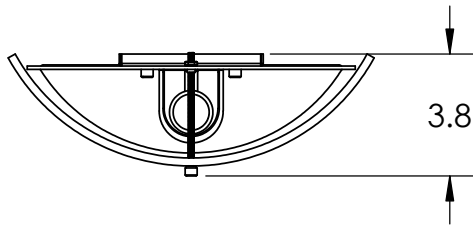

Collection: CARLYLE

Product #: CSB0033-0E

ELECTRICAL OPTIONS				
Product #	Electrical Type	Bulb Type	Wattage	Socket Type
CSB0033-0E-XX-XX-E2	Incandescent	A19	60	Medium E26
CSB0033-0E-XX-XX-G2	Flourescent	CFL/LED RETRO	13	GU-24

Bulbs Not Included

Visit hammertonstudio.com for product options and specifications.

7/12/2016 (A)

Mounting Packet: U	Electrical Type: SEE TABLE
Approximate lbs.: 10	Bulb Qty: 1 Bulb Type: SEE TABLE
Finish: SEE WEB SITE FOR OPTIONS	Wattage: SEE TABLE Voltage: 120
Top Diffuser: OPEN	Socket Type: SEE TABLE
Bottom Diffuser: CLOSED METAL	UL Location: DRY

Mounting Detail

All fixtures created by Hammerton are handcrafted by artisans. Dimensions may vary up to 7/8".

© Copyright 2016. All rights in design, detail or invention of this drawing are reserved as the property of Hammerton. Any imitation or adaptation without written consent is strictly prohibited.