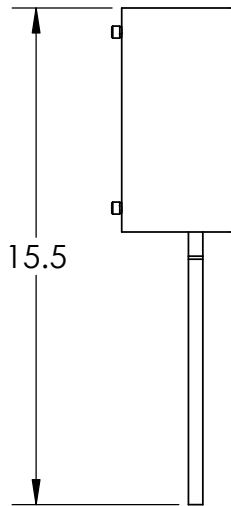

Collection: CARLYLE

Product #: CSB0033-0E

ELECTRICAL OPTIONS				
Product #	Electrical Type	Bulb Type	Wattage	Socket Type
CSB0033-0E-XX-XX-E2	Incandescent	A19	60	Medium E26
CSB0033-0E-XX-XX-G2	Flourescent	CFL/LED RETRO	13	GU-24

Bulbs Not Included

Visit hammertonstudio.com for product options and specifications.

7/12/2016 (A)

Mounting Packet: U	Electrical Type: SEE TABLE
Approximate lbs.: 10	Bulb Qty: 1 Bulb Type: SEE TABLE
Finish: SEE WEB SITE FOR OPTIONS	Wattage: SEE TABLE Voltage: 120
Top Diffuser: OPEN	Socket Type: SEE TABLE
Bottom Diffuser: CLOSED METAL	UL Location: DRY

Mounting Detail

All fixtures created by Hammerton are handcrafted by artisans. Dimensions may vary up to 7/8".

© Copyright 2016. All rights in design, detail or invention of this drawing are reserved as the property of Hammerton. Any imitation or adaptation without written consent is strictly prohibited.