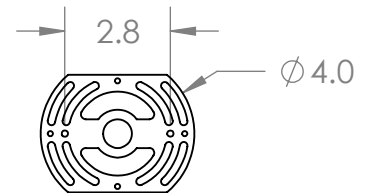

Collection: CARLYLE

Product #: CSB0033-0C-XX-SH

ELECTRICAL OPTIONS				
Product #	Electrical Type	Bulb Type	Wattage	Socket Type
CSB0033-0C-XX-SH-E2	Incandescent	A19	13	Medium E26
CSB0033-0C-XX-SH-G2	Flourescent	CFL/LED RETRO	13	GU-24

Bulbs Not Included

Visit hammertonstudio.com for product options and specifications.

2/28/2018 ©

Mounting Packet: U	Electrical Type: SEE TABLE
Approximate lbs.: 10	Bulb Qty: 1 Bulb Type: SEE TABLE
Finish: SEE WEB SITE FOR OPTIONS	Wattage: SEE TABLE Voltage: 120
Top Diffuser: OPEN	Socket Type: SEE TABLE
Bottom Diffuser: CLOSED METAL	UL Location: DRY

Mounting Detail

All fixtures created by Hammerton are handcrafted by artisans. Dimensions may vary up to 7/8".

© Copyright 2016. All rights in design, detail or invention of this drawing are reserved as the property of Hammerton. Any imitation or adaptation without written consent is strictly prohibited.