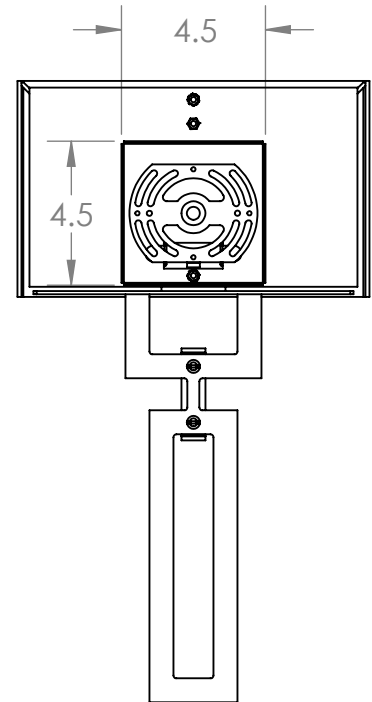

Collection: CARLYLE

Product #: CSB0033-0C-XX-SH

ELECTRICAL OPTIONS				
Product #	Electrical Type	Bulb Type	Wattage	Socket Type
CSB0033-0C-XX-SH-E2	Incandescent	A19	13	Medium E26
CSB0033-0C-XX-SH-G2	Flourescent	CFL/LED RETRO	13	GU-24

Bulbs Not Included

Visit hammertonstudio.com for product options and specifications.

2/28/2018 ©

Mounting Packet: U	Electrical Type: SEE TABLE
Approximate lbs.: 10	Bulb Qty: 1 Bulb Type: SEE TABLE
Finish: SEE WEB SITE FOR OPTIONS	Wattage: SEE TABLE Voltage: 120
Top Diffuser: OPEN	Socket Type: SEE TABLE
Bottom Diffuser: CLOSED METAL	UL Location: DRY

Mounting Detail

All fixtures created by Hammerton are handcrafted by artisans. Dimensions may vary up to 7/8".

© Copyright 2016. All rights in design, detail or invention of this drawing are reserved as the property of Hammerton. Any imitation or adaptation without written consent is strictly prohibited.