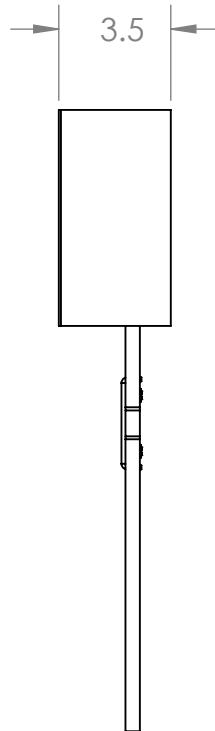

Collection: CARLYLE

Product #: CSB0033-0C-XX-SH

ELECTRICAL OPTIONS				
Product #	Electrical Type	Bulb Type	Wattage	Socket Type
CSB0033-0C-XX-SH-E2	Incandescent	A19	13	Medium E26
CSB0033-0C-XX-SH-G2	Flourescent	CFL/LED RETRO	13	GU-24

Bulbs Not Included

Visit hammertonstudio.com for product options and specifications.

2/28/2018 ©

Mounting Packet: U	Electrical Type: SEE TABLE
Approximate lbs.: 10	Bulb Qty: 1 Bulb Type: SEE TABLE
Finish: SEE WEB SITE FOR OPTIONS	Wattage: SEE TABLE Voltage: 120
Top Diffuser: OPEN	Socket Type: SEE TABLE
Bottom Diffuser: CLOSED METAL	UL Location: DRY

Mounting Detail

All fixtures created by Hammerton are handcrafted by artisans. Dimensions may vary up to 7/8".

© Copyright 2016. All rights in design, detail or invention of this drawing are reserved as the property of Hammerton. Any imitation or adaptation without written consent is strictly prohibited.