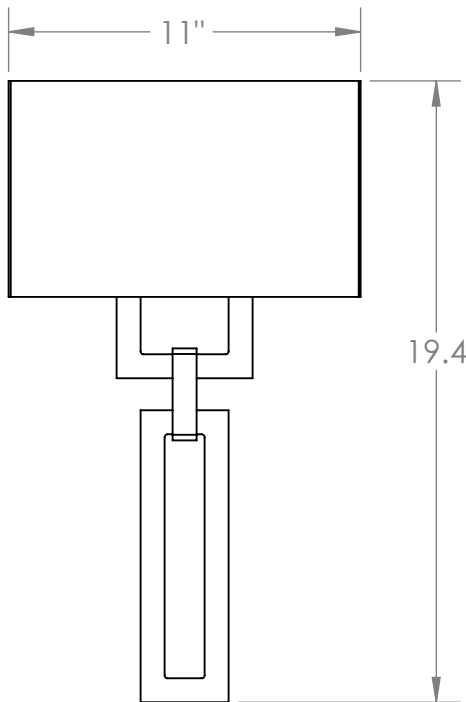

Collection: CARLYLE

Product #: CSB0033-0C-XX-SH

ELECTRICAL OPTIONS				
Product #	Electrical Type	Bulb Type	Wattage	Socket Type
CSB0033-0C-XX-SH-E2	Incandescent	A19	13	Medium E26
CSB0033-0C-XX-SH-G2	Flourescent	CFL/LED RETRO	13	GU-24

Bulbs Not Included

Visit hammertonstudio.com for product options and specifications.

2/28/2018 ©

Mounting Packet: U	Electrical Type: SEE TABLE
Approximate lbs.: 10	Bulb Qty: 1 Bulb Type: SEE TABLE
Finish: SEE WEB SITE FOR OPTIONS	Wattage: SEE TABLE Voltage: 120
Top Diffuser: OPEN	Socket Type: SEE TABLE
Bottom Diffuser: CLOSED METAL	UL Location: DRY

Mounting Detail

All fixtures created by Hammerton are handcrafted by artisans. Dimensions may vary up to 7/8".

© Copyright 2016. All rights in design, detail or invention of this drawing are reserved as the property of Hammerton. Any imitation or adaptation without written consent is strictly prohibited.