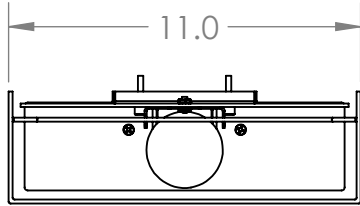

Collection: CARLYLE

Product #: CSB0033-0C-XX-SH

ELECTRICAL OPTIONS				
Product #	Electrical Type	Bulb Type	Wattage	Socket Type
CSB0033-0C-XX-SH-E2	Incandescent	A19	13	Medium E26
CSB0033-0C-XX-SH-G2	Flourescent	CFL/LED RETRO	13	GU-24

Bulbs Not Included

Visit hammertonstudio.com for product options and specifications.

2/28/2018 ©

Mounting Packet: U	Electrical Type: SEE TABLE
Approximate lbs.: 10	Bulb Qty: 1 Bulb Type: SEE TABLE
Finish: SEE WEB SITE FOR OPTIONS	Wattage: SEE TABLE Voltage: 120
Top Diffuser: OPEN	Socket Type: SEE TABLE
Bottom Diffuser: CLOSED METAL	UL Location: DRY

Mounting Detail

All fixtures created by Hammerton are handcrafted by artisans. Dimensions may vary up to 7/8".

© Copyright 2016. All rights in design, detail or invention of this drawing are reserved as the property of Hammerton. Any imitation or adaptation without written consent is strictly prohibited.