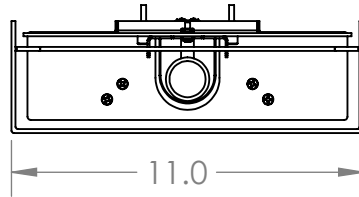

Collection: CARLYLE

Product #: CSB0033-0A-XX-SH-E2

ELECTRICAL OPTIONS				
Product #	Electrical Type	Bulb Type	Wattage	Socket Type
CSB0033-0A-XX-SH-E2	Incandescent	A19	13	Medium E26
CSB0033-0A-XX-SH-G2	Flourescent	CFL/LED RETRO	13	GU-24

Bulbs Not Included

Visit hammertonstudio.com for product options and specifications.

2/28/2018 (A)

Mounting Packet: U	Electrical Type: SEE TABLE
Approximate lbs.: 10	Bulb Qty: 1 Bulb Type: SEE TABLE
Finish: SEE WEB SITE FOR OPTIONS	Wattage: SEE TABLE Voltage: 120
Top Diffuser: OPEN	Socket Type: SEE TABLE
Bottom Diffuser: CLOSED METAL	UL Location: DRY

Mounting Detail

All fixtures created by Hammerton are handcrafted by artisans. Dimensions may vary up to 7/8".

© Copyright 2016. All rights in design, detail or invention of this drawing are reserved as the property of Hammerton. Any imitation or adaptation without written consent is strictly prohibited.