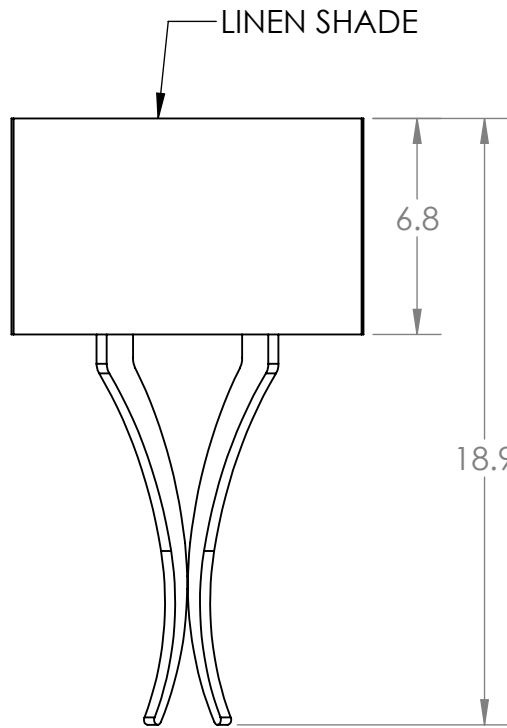

Collection: CARLYLE

Product #: CSB0033-0A-XX-SH-E2

ELECTRICAL OPTIONS				
Product #	Electrical Type	Bulb Type	Wattage	Socket Type
CSB0033-0A-XX-SH-E2	Incandescent	A19	13	Medium E26
CSB0033-0A-XX-SH-G2	Flourescent	CFL/LED RETRO	13	GU-24

Bulbs Not Included

Visit hammertonstudio.com for product options and specifications.

2/28/2018 (A)

Mounting Packet: U	Electrical Type: SEE TABLE
Approximate lbs.: 10	Bulb Qty: 1 Bulb Type: SEE TABLE
Finish: SEE WEB SITE FOR OPTIONS	Wattage: SEE TABLE Voltage: 120
Top Diffuser: OPEN	Socket Type: SEE TABLE
Bottom Diffuser: CLOSED METAL	UL Location: DRY

Mounting Detail

All fixtures created by Hammerton are handcrafted by artisans. Dimensions may vary up to 7/8".

© Copyright 2016. All rights in design, detail or invention of this drawing are reserved as the property of Hammerton. Any imitation or adaptation without written consent is strictly prohibited.