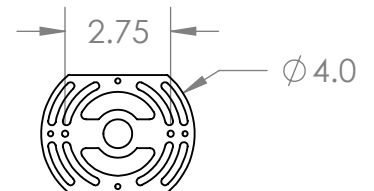

Collection: CARLYLE

Product #: CSB0033-0A-XX-SH-E2

ELECTRICAL OPTIONS				
Product #	Electrical Type	Bulb Type	Wattage	Socket Type
CSB0033-0A-XX-SH-E2	Incandescent	A19	13	Medium E26
CSB0033-0A-XX-SH-G2	Flourescent	CFL/LED RETRO	13	GU-24

Bulbs Not Included

Visit hammertonstudio.com for product options and specifications.

2/28/2018 (A)

Mounting Packet: U	Electrical Type: SEE TABLE
Approximate lbs.: 10	Bulb Qty: 1 Bulb Type: SEE TABLE
Finish: SEE WEB SITE FOR OPTIONS	Wattage: SEE TABLE Voltage: 120
Top Diffuser: OPEN	Socket Type: SEE TABLE
Bottom Diffuser: CLOSED METAL	UL Location: DRY

Mounting Detail

All fixtures created by Hammerton are handcrafted by artisans. Dimensions may vary up to 7/8".

© Copyright 2016. All rights in design, detail or invention of this drawing are reserved as the property of Hammerton. Any imitation or adaptation without written consent is strictly prohibited.