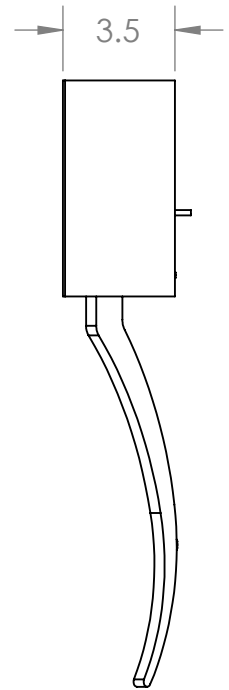

Collection: CARLYLE

Product #: CSB0033-0A-XX-SH-E2

ELECTRICAL OPTIONS				
Product #	Electrical Type	Bulb Type	Wattage	Socket Type
CSB0033-0A-XX-SH-E2	Incandescent	A19	13	Medium E26
CSB0033-0A-XX-SH-G2	Flourescent	CFL/LED RETRO	13	GU-24

Bulbs Not Included

Visit hammertonstudio.com for product options and specifications.

2/28/2018 (A)

Mounting Packet: U	Electrical Type: SEE TABLE
Approximate lbs.: 10	Bulb Qty: 1 Bulb Type: SEE TABLE
Finish: SEE WEB SITE FOR OPTIONS	Wattage: SEE TABLE Voltage: 120
Top Diffuser: OPEN	Socket Type: SEE TABLE
Bottom Diffuser: CLOSED METAL	UL Location: DRY

Mounting Detail

All fixtures created by Hammerton are handcrafted by artisans. Dimensions may vary up to 7/8".

© Copyright 2016. All rights in design, detail or invention of this drawing are reserved as the property of Hammerton. Any imitation or adaptation without written consent is strictly prohibited.