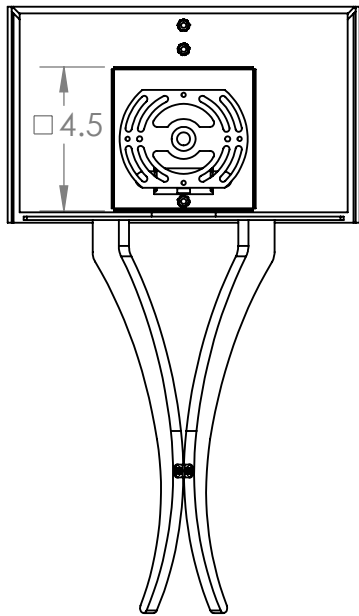

Collection: CARLYLE

Product #: CSB0033-0A-XX-SH-E2

ELECTRICAL OPTIONS				
Product #	Electrical Type	Bulb Type	Wattage	Socket Type
CSB0033-0A-XX-SH-E2	Incandescent	A19	13	Medium E26
CSB0033-0A-XX-SH-G2	Flourescent	CFL/LED RETRO	13	GU-24

Bulbs Not Included

Visit hammertonstudio.com for product options and specifications.

2/28/2018 (A)

Mounting Packet: U	Electrical Type: SEE TABLE
Approximate lbs.: 10	Bulb Qty: 1 Bulb Type: SEE TABLE
Finish: SEE WEB SITE FOR OPTIONS	Wattage: SEE TABLE Voltage: 120
Top Diffuser: OPEN	Socket Type: SEE TABLE
Bottom Diffuser: CLOSED METAL	UL Location: DRY

Mounting Detail

All fixtures created by Hammerton are handcrafted by artisans. Dimensions may vary up to 7/8".

© Copyright 2016. All rights in design, detail or invention of this drawing are reserved as the property of Hammerton. Any imitation or adaptation without written consent is strictly prohibited.