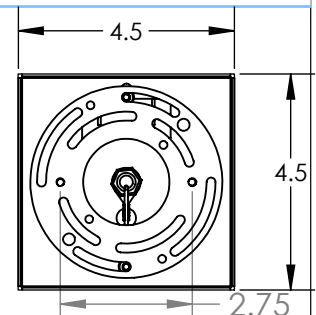

Center of J-Box

FROSTED GLASS

Center of J-Box

NO LENS, EXPOSED LAMPING

Bulbs Not Included

Visit hammertonstudio.com for product options and specifications.

3/22/2016 (A)

Mounting Packet: U	Electrical Type: INCANDESCENT
Approximate lbs.: 5	Bulb Qty: 2 Bulb Type: B9.5
Finish: SEE WEB SITE FOR OPTIONS	Wattage: 60 Voltage: 120
Top Diffuser: OPEN	Socket Type: E12 BASE
Bottom Diffuser: OPEN	UL Location: DRY

All fixtures created by Hammerton are handcrafted by artisans. Dimensions may vary up to 7/8".

© Copyright 2016. All rights in design, detail or invention of this drawing are reserved as the property of Hammerton. Any imitation or adaptation without written consent is strictly prohibited.

Hammerton Inc. 217 Wright Brothers Dr. Salt Lake City, UT 84116 (801)973-8095

Mounting Detail