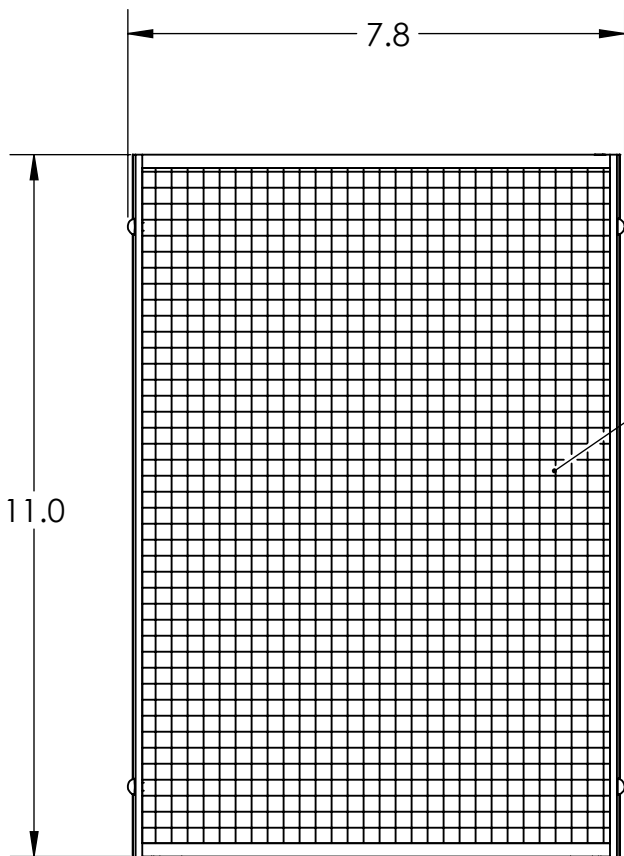

Collection: UPTOWN MESH

Product #: CSB0019-11

Center of J-Box

FROSTED GLASS

Center of J-Box

NO LENS, EXPOSED LAMPING

Bulbs Not Included

Visit hammertonstudio.com for product options and specifications.

3/22/2016 (A)

Mounting Packet: U	Electrical Type: INCANDESCENT
Approximate lbs.: 5	Bulb Qty: 2 Bulb Type: B9.5
Finish: SEE WEB SITE FOR OPTIONS	Wattage: 60 Voltage: 120
Top Diffuser: OPEN	Socket Type: E12 BASE
Bottom Diffuser: OPEN	UL Location: DRY

All fixtures created by Hammerton are handcrafted by artisans. Dimensions may vary up to 7/8".

© Copyright 2016. All rights in design, detail or invention of this drawing are reserved as the property of Hammerton. Any imitation or adaptation without written consent is strictly prohibited.