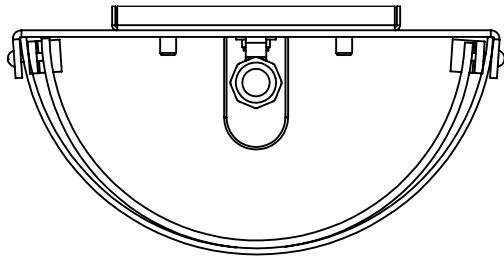

Collection: UPTOWN MESH

Product #: CSB0019-11

Center of J-Box

FROSTED GLASS

Center of J-Box

NO LENS, EXPOSED LAMPING

Bulbs Not Included

Visit hammertonstudio.com for product options and specifications.

3/22/2016 (A)

Mounting Packet: U	Electrical Type: INCANDESCENT
Approximate lbs.: 5	Bulb Qty: 2 Bulb Type: B9.5
Finish: SEE WEB SITE FOR OPTIONS	Wattage: 60 Voltage: 120
Top Diffuser: OPEN	Socket Type: E12 BASE
Bottom Diffuser: OPEN	UL Location: DRY

All fixtures created by Hammerton are handcrafted by artisans. Dimensions may vary up to 7/8".

© Copyright 2016. All rights in design, detail or invention of this drawing are reserved as the property of Hammerton. Any imitation or adaptation without written consent is strictly prohibited.