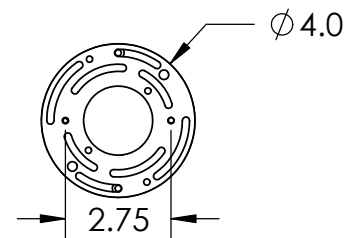

Mounting Packet: U	Electrical Type: INCANDESCENT
Approximate lbs.: 10	Bulb Qty: 4 Bulb Type: B11
Finish: SEE WEB SITE FOR OPTIONS	Wattage: 60 Voltage: 120
Top Diffuser: OPEN	Socket Type: MEDIUM, E26 BASE
Bottom Diffuser: OPEN	UL Location: DRY

Mounting Detail

MOUNTS DIRECTLY TO J-BOX

All fixtures created by Hammerton are handcrafted by artisans. Dimensions may vary up to 7/8".

© Copyright 2016. All rights in design, detail or invention of this drawing are reserved as the property of Hammerton. Any imitation or adaptation without written consent is strictly prohibited.