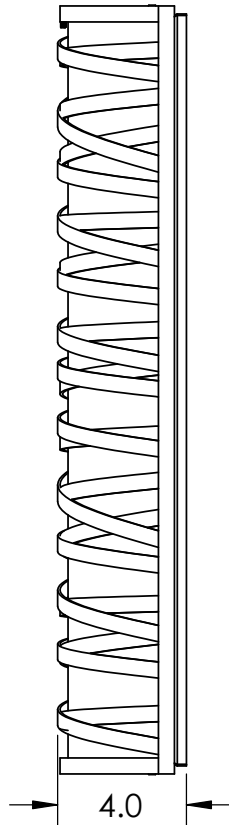

Collection: TEMPEST

Product #: CSB0013-24

OPTIONS

FROSTED GLASS

EXPOSED LAMPING

Bulbs Not Included

Visit hammertonstudio.com for product options and specifications.

9/22/2016 (B)

Mounting Packet: U	Electrical Type: INCANDESCENT
Approximate lbs.: 10	Bulb Qty: 4 Bulb Type: B11
Finish: SEE WEB SITE FOR OPTIONS	Wattage: 60 Voltage: 120
Top Diffuser: OPEN	Socket Type: MEDIUM, E26 BASE
Bottom Diffuser: OPEN	UL Location: DRY

Mounting Detail

MOUNTS DIRECTLY TO J-BOX

All fixtures created by Hammerton are handcrafted by artisans. Dimensions may vary up to 7/8".

© Copyright 2016. All rights in design, detail or invention of this drawing are reserved as the property of Hammerton. Any imitation or adaptation without written consent is strictly prohibited.