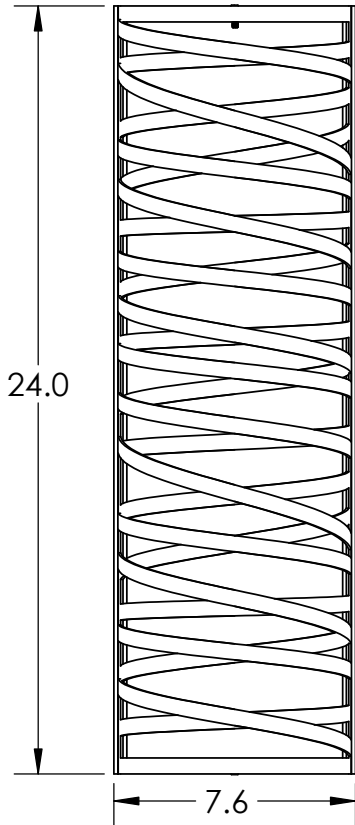

Collection: TEMPEST

Product #: CSB0013-24

OPTIONS

FROSTED GLASS

EXPOSED LAMPING

Bulbs Not Included

Visit hammertonstudio.com for product options and specifications.

9/22/2016 (B)

Mounting Packet: U	Electrical Type: INCANDESCENT
Approximate lbs.: 10	Bulb Qty: 4 Bulb Type: B11
Finish: SEE WEB SITE FOR OPTIONS	Wattage: 60 Voltage: 120
Top Diffuser: OPEN	Socket Type: MEDIUM, E26 BASE
Bottom Diffuser: OPEN	UL Location: DRY

Mounting Detail

MOUNTS DIRECTLY TO J-BOX

All fixtures created by Hammerton are handcrafted by artisans. Dimensions may vary up to 7/8".

© Copyright 2016. All rights in design, detail or invention of this drawing are reserved as the property of Hammerton. Any imitation or adaptation without written consent is strictly prohibited.