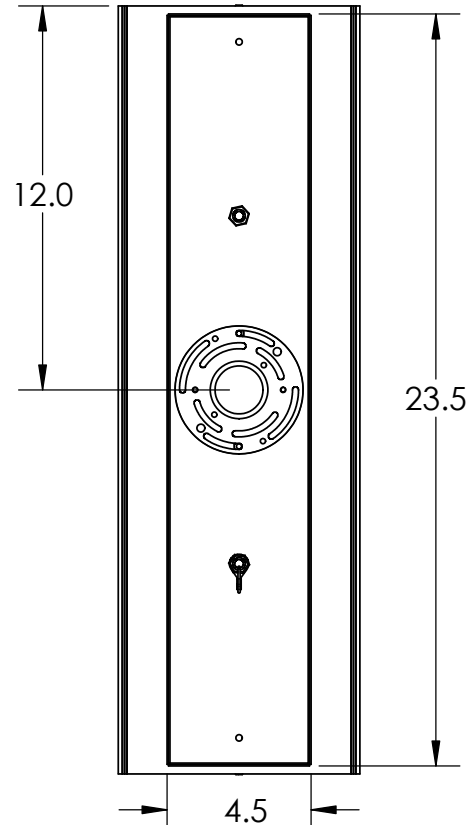

Collection: TEMPEST

Product #: CSB0013-24

OPTIONS

FROSTED GLASS

EXPOSED LAMPING

Bulbs Not Included

Visit hammertonstudio.com for product options and specifications.

9/22/2016 (B)

Mounting Packet: U	Electrical Type: INCANDESCENT
Approximate lbs.: 10	Bulb Qty: 4 Bulb Type: B11
Finish: SEE WEB SITE FOR OPTIONS	Wattage: 60 Voltage: 120
Top Diffuser: OPEN	Socket Type: MEDIUM, E26 BASE
Bottom Diffuser: OPEN	UL Location: DRY

Mounting Detail

MOUNTS DIRECTLY TO J-BOX

All fixtures created by Hammerton are handcrafted by artisans. Dimensions may vary up to 7/8".

© Copyright 2016. All rights in design, detail or invention of this drawing are reserved as the property of Hammerton. Any imitation or adaptation without written consent is strictly prohibited.