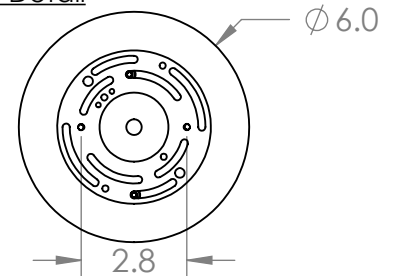

Collection: CARLYLE

Product #: CLB0033-0A

ELECTRICAL OPTIONS				
Product #	Electrical Type	Bulb Type	Wattage	Socket Type
CHB0033-0A-XX-F-E2	Incandescent	A19	60	Medium E26
CHB0033-0A-XX-F-G2	Flourescent	CFL/LED RETRO	13	GU-24

*Bulbs Not Included*

Visit [hammertonstudio.com](http://hammertonstudio.com) for product options and specifications.

6/20/2018 ©

Mounting Packet: Y	Electrical Type: SEE TABLE
Approximate lbs.: 15	Bulb Qty: 2    Bulb Type: SEE TABLE
Finish: SEE WEB SITE FOR OPTIONS	Wattage: SEE TABLE    Voltage: 120
Top Diffuser: OPEN	Socket Type: SEE TABLE
Bottom Diffuser: N/A	UL Location: DRY

### Mounting Detail

**MOUNTS DIRECTLY TO J-BOX**

All fixtures created by Hammerton are handcrafted by artisans. Dimensions may vary up to 7/8".

© Copyright 2016. All rights in design, detail or invention of this drawing are reserved as the property of Hammerton. Any imitation or adaptation without written consent is strictly prohibited.