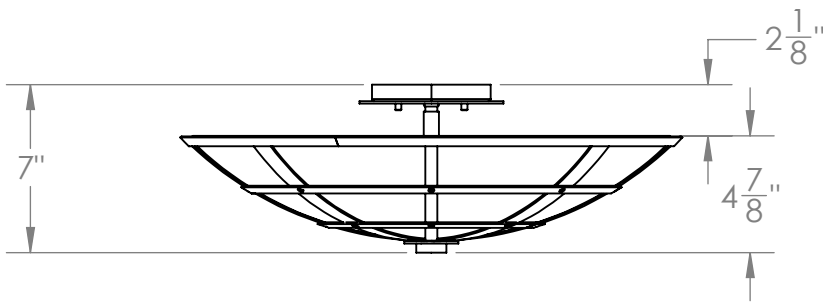

Collection: CARLYLE

Product #: CLB0033-0A

ELECTRICAL OPTIONS				
Product #	Electrical Type	Bulb Type	Wattage	Socket Type
CHB0033-0A-XX-F-E2	Incandescent	A19	60	Medium E26
CHB0033-0A-XX-F-G2	Flourescent	CFL/LED RETRO	13	GU-24

*Bulbs Not Included*

Visit [hammertonstudio.com](http://hammertonstudio.com) for product options and specifications.

6/20/2018 ©

Mounting Packet: Y	Electrical Type: SEE TABLE
Approximate lbs.: 15	Bulb Qty: 2    Bulb Type: SEE TABLE
Finish: SEE WEB SITE FOR OPTIONS	Wattage: SEE TABLE    Voltage: 120
Top Diffuser: OPEN	Socket Type: SEE TABLE
Bottom Diffuser: N/A	UL Location: DRY

### Mounting Detail

**MOUNTS DIRECTLY TO J-BOX**

All fixtures created by Hammerton are handcrafted by artisans. Dimensions may vary up to 7/8".

© Copyright 2016. All rights in design, detail or invention of this drawing are reserved as the property of Hammerton. Any imitation or adaptation without written consent is strictly prohibited.