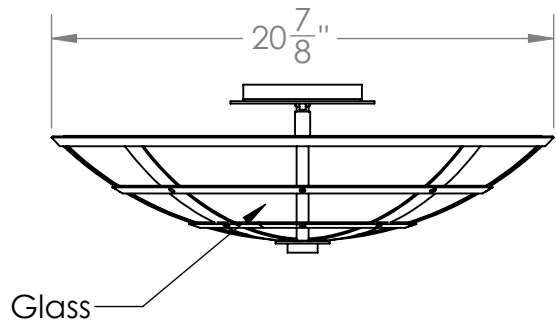

Collection: CARLYLE

Product #: CLB0033-0A

ELECTRICAL OPTIONS				
Product #	Electrical Type	Bulb Type	Wattage	Socket Type
CHB0033-0A-XX-F-E2	Incandescent	A19	60	Medium E26
CHB0033-0A-XX-F-G2	Flourescent	CFL/LED RETRO	13	GU-24

Bulbs Not Included

Visit hammertonstudio.com for product options and specifications.

6/20/2018 ©

Mounting Packet: Y	Electrical Type: SEE TABLE
Approximate lbs.: 15	Bulb Qty: 2 Bulb Type: SEE TABLE
Finish: SEE WEB SITE FOR OPTIONS	Wattage: SEE TABLE Voltage: 120
Top Diffuser: OPEN	Socket Type: SEE TABLE
Bottom Diffuser: N/A	UL Location: DRY