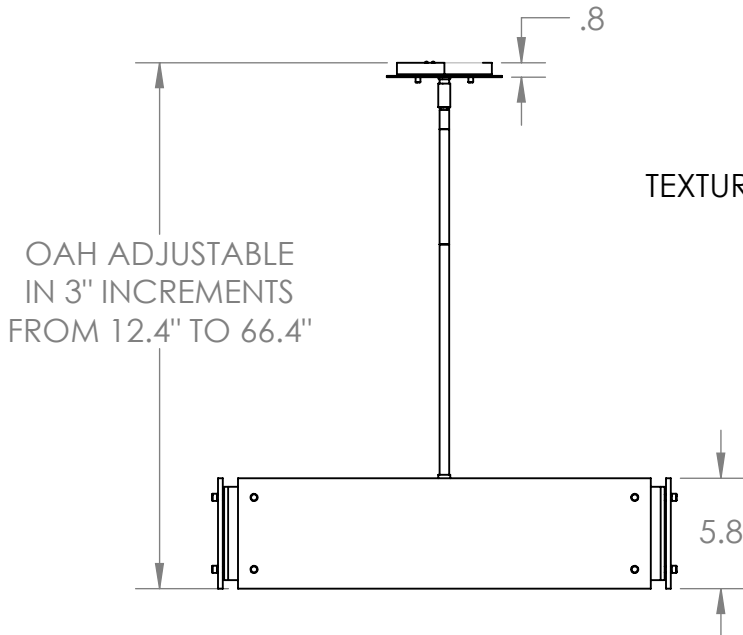

*Bulbs Not Included*

Visit [hammertonstudio.com](http://hammertonstudio.com) for product options and specifications.

3/20/2017 (A)

Mounting Packet: Y	Electrical Type: SEE TABLE
Approximate lbs.: 20	Bulb Qty: 4    Bulb Type: SEE TABLE
Finish: SEE WEB SITE FOR OPTIONS	Wattage: SEE TABLE    Voltage: 120
Top Diffuser: OPEN	Socket Type: SEE TABLE
Bottom Diffuser: FROSTED ACRYLIC	UL Location: DRY

### Mounting Detail

MOUNTS DIRECTLY TO J-BOX

All fixtures created by Hammerton are handcrafted by artisans. Dimensions may vary up to 7/8".

© Copyright 2016. All rights in design, detail or invention of this drawing are reserved as the property of Hammerton. Any imitation or adaptation without written consent is strictly prohibited.