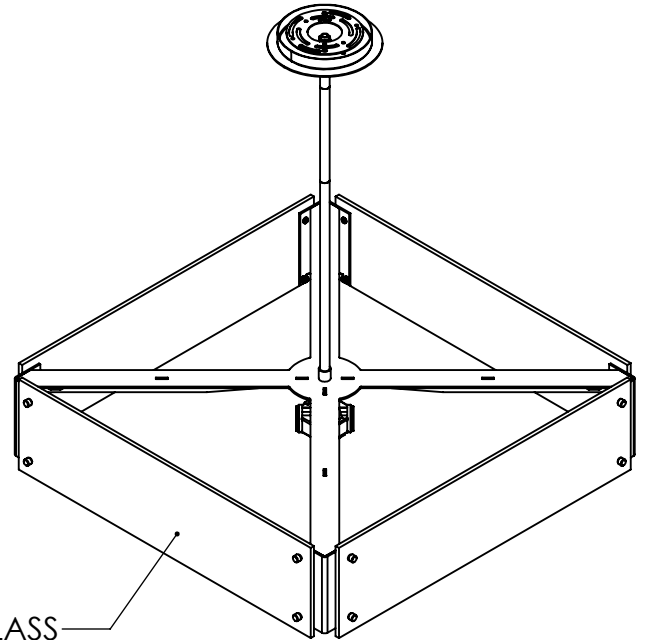

Collection: TEXTURED GLASS

Product #: CHB0044-23

Product #	Electrical Type	Bulb Type	Wattage	Socket Type
CHB0044-23-XX-XX-XXX-E2	Incandescent	A19	75	Medium E26
CHB0044-23-XX-XX-XXX-G2	Flourescent	CFL/LED RETRO	13	GU-24

*Bulbs Not Included*

Visit [hammertonstudio.com](http://hammertonstudio.com) for product options and specifications.

3/20/2017 (A)

Mounting Packet: Y	Electrical Type: SEE TABLE
Approximate lbs.: 20	Bulb Qty: 4    Bulb Type: SEE TABLE
Finish: SEE WEB SITE FOR OPTIONS	Wattage: SEE TABLE    Voltage: 120
Top Diffuser: OPEN	Socket Type: SEE TABLE
Bottom Diffuser: FROSTED ACRYLIC	UL Location: DRY

### Mounting Detail

MOUNTS DIRECTLY TO J-BOX

All fixtures created by Hammerton are handcrafted by artisans. Dimensions may vary up to 7/8".

© Copyright 2016. All rights in design, detail or invention of this drawing are reserved as the property of Hammerton. Any imitation or adaptation without written consent is strictly prohibited.