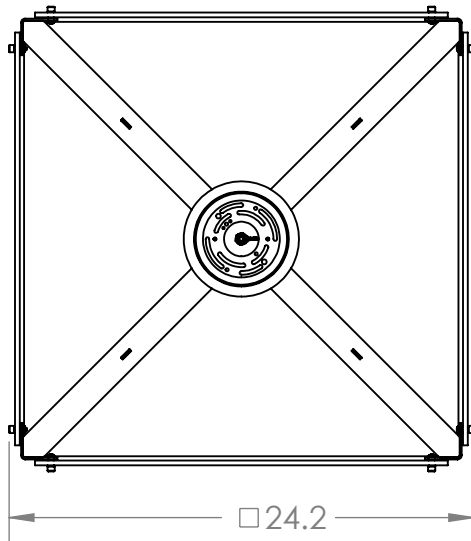

Collection: TEXTURED GLASS

Product #: CHB0044-23

Product #	Electrical Type	Bulb Type	Wattage	Socket Type
CHB0044-23-XX-XX-XXX-E2	Incandescent	A19	75	Medium E26
CHB0044-23-XX-XX-XXX-G2	Flourescent	CFL/LED RETRO	13	GU-24

*Bulbs Not Included*

Visit [hammertonstudio.com](http://hammertonstudio.com) for product options and specifications.

3/20/2017 (A)

Mounting Packet: Y	Electrical Type: SEE TABLE
Approximate lbs.: 20	Bulb Qty: 4    Bulb Type: SEE TABLE
Finish: SEE WEB SITE FOR OPTIONS	Wattage: SEE TABLE    Voltage: 120
Top Diffuser: OPEN	Socket Type: SEE TABLE
Bottom Diffuser: FROSTED ACRYLIC	UL Location: DRY

### Mounting Detail

MOUNTS DIRECTLY TO J-BOX

All fixtures created by Hammerton are handcrafted by artisans. Dimensions may vary up to 7/8".

© Copyright 2016. All rights in design, detail or invention of this drawing are reserved as the property of Hammerton. Any imitation or adaptation without written consent is strictly prohibited.