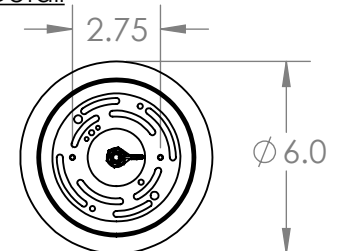

Collection: TEXTURED GLASS

Product #: CHB0044-23

Product #	Electrical Type	Bulb Type	Wattage	Socket Type
CHB0044-23-XX-XX-XXX-E2	Incandescent	A19	75	Medium E26
CHB0044-23-XX-XX-XXX-G2	Flourescent	CFL/LED RETRO	13	GU-24

*Bulbs Not Included*

Visit [hammertonstudio.com](http://hammertonstudio.com) for product options and specifications.

3/20/2017 (A)

Mounting Packet: Y	Electrical Type: SEE TABLE
Approximate lbs.: 20	Bulb Qty: 4    Bulb Type: SEE TABLE
Finish: SEE WEB SITE FOR OPTIONS	Wattage: SEE TABLE    Voltage: 120
Top Diffuser: OPEN	Socket Type: SEE TABLE
Bottom Diffuser: FROSTED ACRYLIC	UL Location: DRY

### Mounting Detail

MOUNTS DIRECTLY TO J-BOX

All fixtures created by Hammerton are handcrafted by artisans. Dimensions may vary up to 7/8".

© Copyright 2016. All rights in design, detail or invention of this drawing are reserved as the property of Hammerton. Any imitation or adaptation without written consent is strictly prohibited.