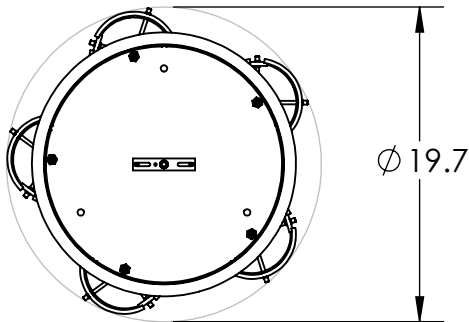

Collection: TEXTURED GLASS

Product #: CHB0044-05

OAH ADJUSTABLE
VIA CORD SUSPENSION
FROM 15.5" TO 133.5"

TEXTURED
GLASS

ELECTRICAL OPTIONS				
Product #	Electrical Type	Bulb Type	Wattage	Socket Type
CHB0044-05-XX-XX-XXX-E2	Incandescent	A19	60	Medium E26
CHB0044-05-XX-XX-XXX-G2	Flourescent	CFL/LED RETRO	13	GU-24

Bulbs Not Included

Visit hammertonstudio.com for product options and specifications.

7/17/2017 ©

Mounting Packet: W	Electrical Type: SEE TABLE
Approximate lbs.: 30	Bulb Qty: 5 Bulb Type: SEE TABLE
Finish: SEE WEB SITE FOR OPTIONS	Wattage: SEE TABLE Voltage: 120
Top Diffuser: OPEN	Socket Type: SEE TABLE
Bottom Diffuser: FROSTED ACRYLIC	UL Location: DRY

Mounting Detail

MOUNTS DIRECTLY TO J-BOX

All fixtures created by Hammerton are handcrafted by artisans. Dimensions may vary up to 7/8".

© Copyright 2016. All rights in design, detail or invention of this drawing are reserved as the property of Hammerton. Any imitation or adaptation without written consent is strictly prohibited.