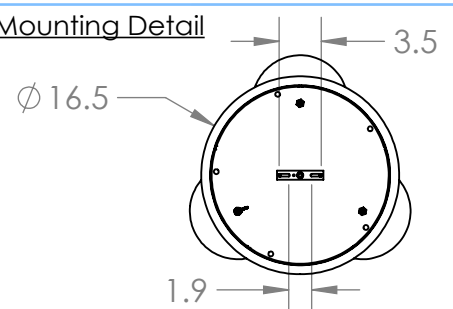

Collection: TEXTURED GLASS

Product #: CHB0044-05

OAH ADJUSTABLE
VIA CORD SUSPENSION
FROM 15.5" TO 133.5"

TEXTURED
GLASS

ELECTRICAL OPTIONS				
Product #	Electrical Type	Bulb Type	Wattage	Socket Type
CHB0044-05-XX-XX-XXX-E2	Incandescent	A19	60	Medium E26
CHB0044-05-XX-XX-XXX-G2	Flourescent	CFL/LED RETRO	13	GU-24

Bulbs Not Included

Visit hammertonstudio.com for product options and specifications.

7/17/2017 ©

Mounting Packet: W	Electrical Type: SEE TABLE
Approximate lbs.: 30	Bulb Qty: 5 Bulb Type: SEE TABLE
Finish: SEE WEB SITE FOR OPTIONS	Wattage: SEE TABLE Voltage: 120
Top Diffuser: OPEN	Socket Type: SEE TABLE
Bottom Diffuser: FROSTED ACRYLIC	UL Location: DRY

Mounting Detail

MOUNTS DIRECTLY TO J-BOX

All fixtures created by Hammerton are handcrafted by artisans. Dimensions may vary up to 7/8".

© Copyright 2016. All rights in design, detail or invention of this drawing are reserved as the property of Hammerton. Any imitation or adaptation without written consent is strictly prohibited.