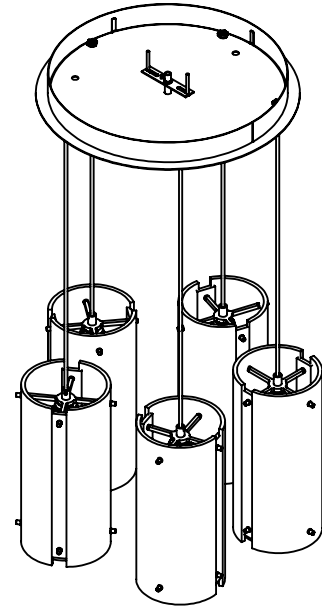

Collection: TEXTURED GLASS

Product #: CHB0044-05

OAH ADJUSTABLE
VIA CORD SUSPENSION
FROM 15.5" TO 133.5"

TEXTURED
GLASS

ELECTRICAL OPTIONS				
Product #	Electrical Type	Bulb Type	Wattage	Socket Type
CHB0044-05-XX-XX-XXX-E2	Incandescent	A19	60	Medium E26
CHB0044-05-XX-XX-XXX-G2	Flourescent	CFL/LED RETRO	13	GU-24

Bulbs Not Included

Visit hammertonstudio.com for product options and specifications.

7/17/2017 ©

Mounting Packet: W	Electrical Type: SEE TABLE
Approximate lbs.: 30	Bulb Qty: 5 Bulb Type: SEE TABLE
Finish: SEE WEB SITE FOR OPTIONS	Wattage: SEE TABLE Voltage: 120
Top Diffuser: OPEN	Socket Type: SEE TABLE
Bottom Diffuser: FROSTED ACRYLIC	UL Location: DRY

Mounting Detail

MOUNTS DIRECTLY TO J-BOX

All fixtures created by Hammerton are handcrafted by artisans. Dimensions may vary up to 7/8".

© Copyright 2016. All rights in design, detail or invention of this drawing are reserved as the property of Hammerton. Any imitation or adaptation without written consent is strictly prohibited.