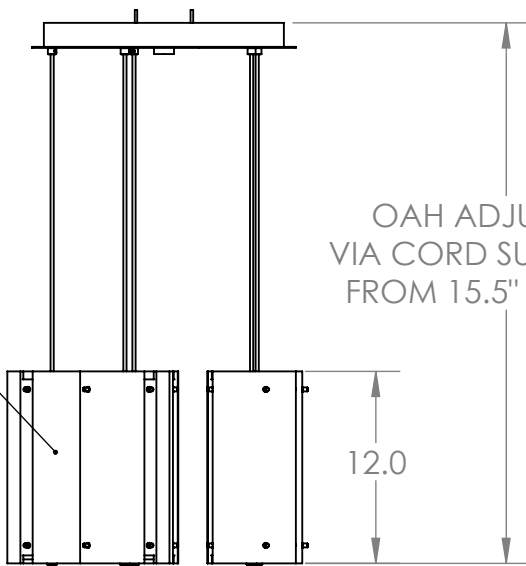

Collection: TEXTURED GLASS

Product #: CHB0044-05

OAH ADJUSTABLE
VIA CORD SUSPENSION
FROM 15.5" TO 133.5"

TEXTURED
GLASS

ELECTRICAL OPTIONS				
Product #	Electrical Type	Bulb Type	Wattage	Socket Type
CHB0044-05-XX-XX-XXX-E2	Incandescent	A19	60	Medium E26
CHB0044-05-XX-XX-XXX-G2	Flourescent	CFL/LED RETRO	13	GU-24

Bulbs Not Included

Visit hammertonstudio.com for product options and specifications.

7/17/2017 ©

Mounting Packet: W	Electrical Type: SEE TABLE
Approximate lbs.: 30	Bulb Qty: 5 Bulb Type: SEE TABLE
Finish: SEE WEB SITE FOR OPTIONS	Wattage: SEE TABLE Voltage: 120
Top Diffuser: OPEN	Socket Type: SEE TABLE
Bottom Diffuser: FROSTED ACRYLIC	UL Location: DRY

Mounting Detail

MOUNTS DIRECTLY TO J-BOX

All fixtures created by Hammerton are handcrafted by artisans. Dimensions may vary up to 7/8".

© Copyright 2016. All rights in design, detail or invention of this drawing are reserved as the property of Hammerton. Any imitation or adaptation without written consent is strictly prohibited.