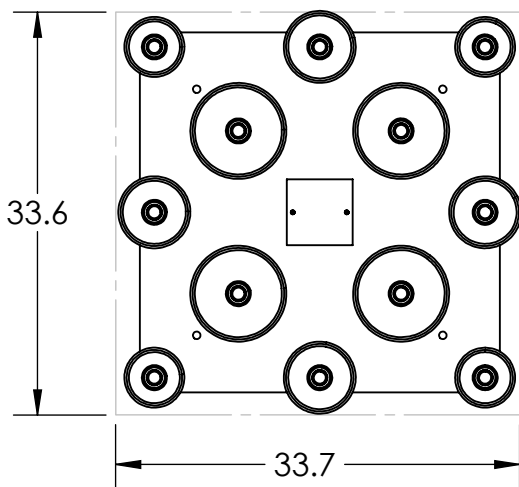

Collection: APOTHECARY

Product #: CHB0041-12

CHANDELIER INCLUDES:

Bulbs Not Included

Visit hammertonstudio.com for product options and specifications.

7/24/2017 (A)

Mounting Packet: R	Electrical Type: INCANDESCENT
Approximate lbs.: 118	Bulb Qty: 12 Bulb Type: A19
Finish: SEE WEB SITE FOR OPTIONS	Wattage: 40 Voltage: 120
Top Diffuser: CLOSED	Socket Type: MEDIUM, E26 BASE
Bottom Diffuser: OPEN	UL Location: DRY

Mounting Detail

All fixtures created by Hammerton are handcrafted by artisans. Dimensions may vary up to 7/8".

© Copyright 2016. All rights in design, detail or invention of this drawing are reserved as the property of Hammerton. Any imitation or adaptation without written consent is strictly prohibited.