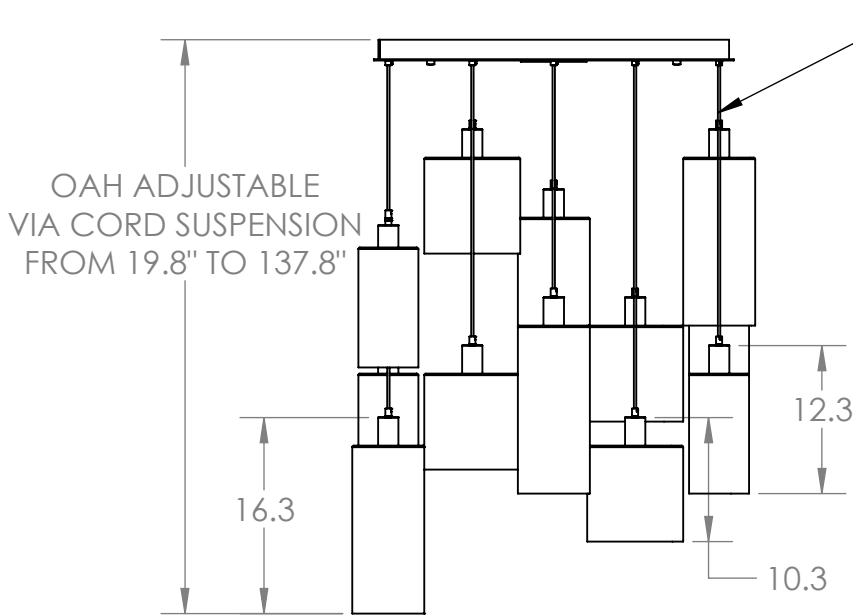

Collection: APOTHECARY

Product #: CHB0041-12

CHANDELIER INCLUDES:

Bulbs Not Included

Visit hammertonstudio.com for product options and specifications.

7/24/2017 (A)

Mounting Packet: R	Electrical Type: INCANDESCENT
Approximate lbs.: 118	Bulb Qty: 12 Bulb Type: A19
Finish: SEE WEB SITE FOR OPTIONS	Wattage: 40 Voltage: 120
Top Diffuser: CLOSED	Socket Type: MEDIUM, E26 BASE
Bottom Diffuser: OPEN	UL Location: DRY

Mounting Detail

All fixtures created by Hammerton are handcrafted by artisans. Dimensions may vary up to 7/8".

© Copyright 2016. All rights in design, detail or invention of this drawing are reserved as the property of Hammerton. Any imitation or adaptation without written consent is strictly prohibited.