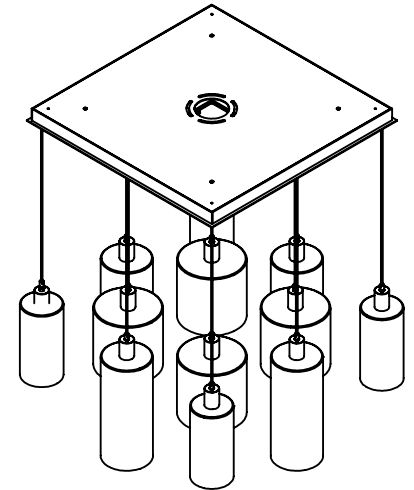

Collection: APOTHECARY

Product #: CHB0041-12

CHANDELIER INCLUDES:

Bulbs Not Included

Visit hammertonstudio.com for product options and specifications.

7/24/2017 (A)

Mounting Packet: R	Electrical Type: INCANDESCENT
Approximate lbs.: 118	Bulb Qty: 12 Bulb Type: A19
Finish: SEE WEB SITE FOR OPTIONS	Wattage: 40 Voltage: 120
Top Diffuser: CLOSED	Socket Type: MEDIUM, E26 BASE
Bottom Diffuser: OPEN	UL Location: DRY

Mounting Detail

All fixtures created by Hammerton are handcrafted by artisans. Dimensions may vary up to 7/8".

© Copyright 2016. All rights in design, detail or invention of this drawing are reserved as the property of Hammerton. Any imitation or adaptation without written consent is strictly prohibited.