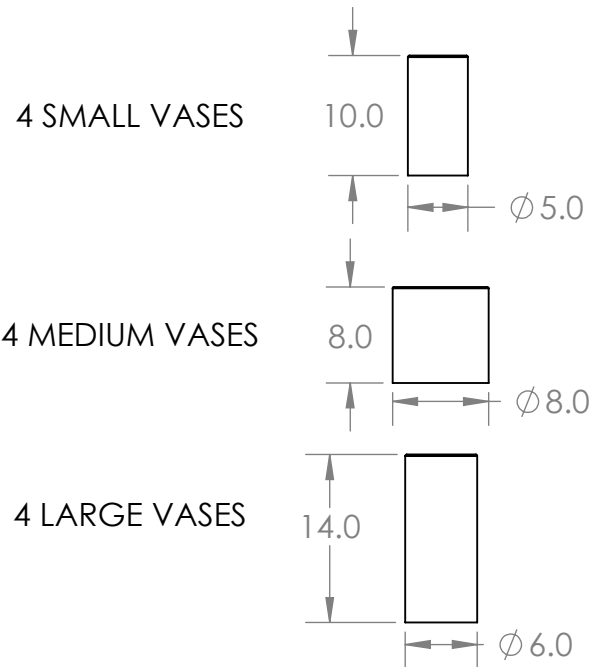

Collection: APOTHECARY

Product #: CHB0041-12

CHANDELIER INCLUDES:

Bulbs Not Included

Visit hammertonstudio.com for product options and specifications.

7/24/2017 (A)

Mounting Packet: R	Electrical Type: INCANDESCENT
Approximate lbs.: 118	Bulb Qty: 12 Bulb Type: A19
Finish: SEE WEB SITE FOR OPTIONS	Wattage: 40 Voltage: 120
Top Diffuser: CLOSED	Socket Type: MEDIUM, E26 BASE
Bottom Diffuser: OPEN	UL Location: DRY

Mounting Detail

All fixtures created by Hammerton are handcrafted by artisans. Dimensions may vary up to 7/8".

© Copyright 2016. All rights in design, detail or invention of this drawing are reserved as the property of Hammerton. Any imitation or adaptation without written consent is strictly prohibited.