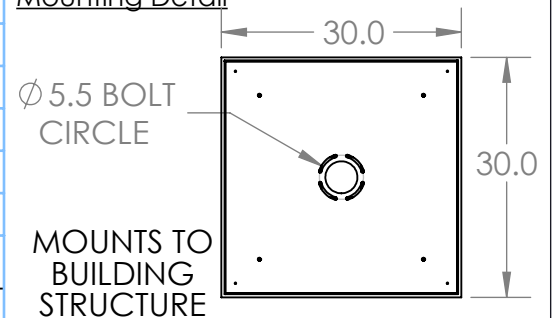

Collection: APOTHECARY

Product #: CHB0041-12

CHANDELIER INCLUDES:

Bulbs Not Included

Visit hammertonstudio.com for product options and specifications.

7/24/2017 (A)

Mounting Packet: R	Electrical Type: INCANDESCENT
Approximate lbs.: 118	Bulb Qty: 12 Bulb Type: A19
Finish: SEE WEB SITE FOR OPTIONS	Wattage: 40 Voltage: 120
Top Diffuser: CLOSED	Socket Type: MEDIUM, E26 BASE
Bottom Diffuser: OPEN	UL Location: DRY

Mounting Detail

All fixtures created by Hammerton are handcrafted by artisans. Dimensions may vary up to 7/8".

© Copyright 2016. All rights in design, detail or invention of this drawing are reserved as the property of Hammerton. Any imitation or adaptation without written consent is strictly prohibited.