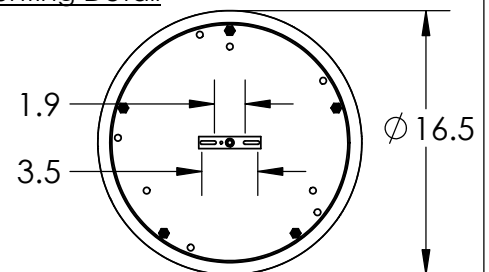

Collection: APOTHECARY

Product #: CHB0041-05

CHANDELIER INCLUDES:

Bulbs Not Included

Visit hammertonstudio.com for product options and specifications.

6/7/2016 (A)

Mounting Packet: W	Electrical Type: INCANDESCENT
Approximate lbs.: 20	Bulb Qty: 5 Bulb Type: A19
Finish: SEE WEB SITE FOR OPTIONS	Wattage: 40 Voltage: 120
Top Diffuser: CLOSED	Socket Type: MEDIUM E26
Bottom Diffuser: OPEN	UL Location: DRY

Mounting Detail

MOUNTS DIRECTLY TO J-BOX

All fixtures created by Hammerton are handcrafted by artisans. Dimensions may vary up to 7/8".

© Copyright 2016. All rights in design, detail or invention of this drawing are reserved as the property of Hammerton. Any imitation or adaptation without written consent is strictly prohibited.