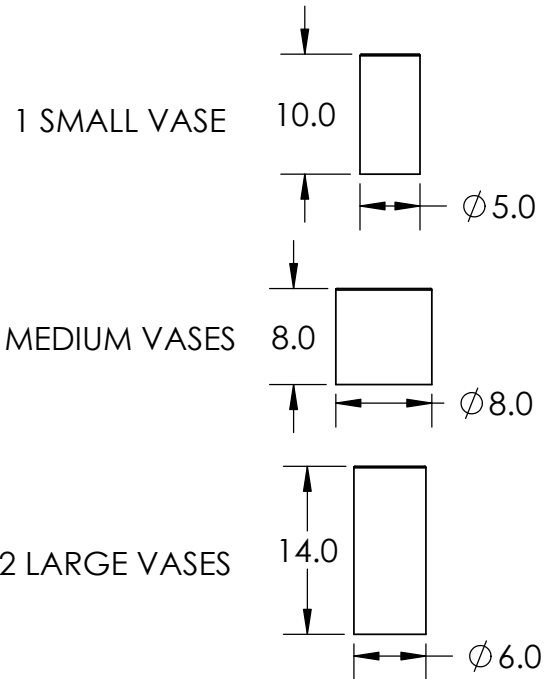

Collection: APOTHECARY

Product #: CHB0041-05

CHANDELIER INCLUDES:

Bulbs Not Included

Visit hammertonstudio.com for product options and specifications.

6/7/2016 (A)

Mounting Packet: W	Electrical Type: INCANDESCENT
Approximate lbs.: 20	Bulb Qty: 5 Bulb Type: A19
Finish: SEE WEB SITE FOR OPTIONS	Wattage: 40 Voltage: 120
Top Diffuser: CLOSED	Socket Type: MEDIUM E26
Bottom Diffuser: OPEN	UL Location: DRY

Mounting Detail

MOUNTS DIRECTLY TO J-BOX

All fixtures created by Hammerton are handcrafted by artisans. Dimensions may vary up to 7/8".

© Copyright 2016. All rights in design, detail or invention of this drawing are reserved as the property of Hammerton. Any imitation or adaptation without written consent is strictly prohibited.