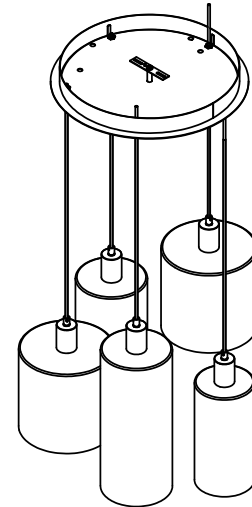

Collection: APOTHECARY

Product #: CHB0041-05

CHANDELIER INCLUDES:

Bulbs Not Included

Visit hammertonstudio.com for product options and specifications.

6/7/2016 (A)

Mounting Packet: W	Electrical Type: INCANDESCENT
Approximate lbs.: 20	Bulb Qty: 5 Bulb Type: A19
Finish: SEE WEB SITE FOR OPTIONS	Wattage: 40 Voltage: 120
Top Diffuser: CLOSED	Socket Type: MEDIUM E26
Bottom Diffuser: OPEN	UL Location: DRY

Mounting Detail

MOUNTS DIRECTLY TO J-BOX

All fixtures created by Hammerton are handcrafted by artisans. Dimensions may vary up to 7/8".

© Copyright 2016. All rights in design, detail or invention of this drawing are reserved as the property of Hammerton. Any imitation or adaptation without written consent is strictly prohibited.