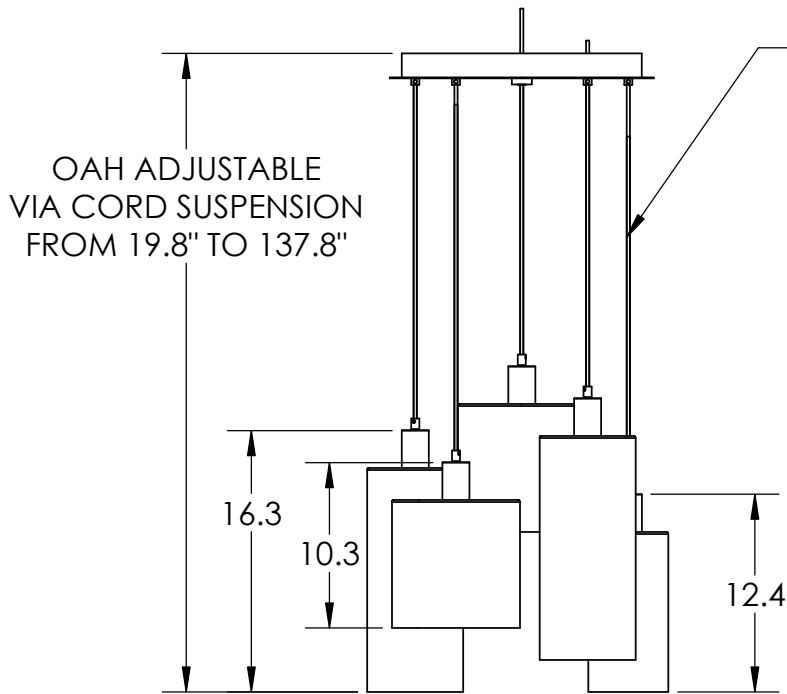

Collection: APOTHECARY

Product #: CHB0041-05

CHANDELIER INCLUDES:

Bulbs Not Included

Visit hammertonstudio.com for product options and specifications.

6/7/2016 (A)

Mounting Packet: W	Electrical Type: INCANDESCENT
Approximate lbs.: 20	Bulb Qty: 5 Bulb Type: A19
Finish: SEE WEB SITE FOR OPTIONS	Wattage: 40 Voltage: 120
Top Diffuser: CLOSED	Socket Type: MEDIUM E26
Bottom Diffuser: OPEN	UL Location: DRY

Mounting Detail

MOUNTS DIRECTLY TO J-BOX

All fixtures created by Hammerton are handcrafted by artisans. Dimensions may vary up to 7/8".

© Copyright 2016. All rights in design, detail or invention of this drawing are reserved as the property of Hammerton. Any imitation or adaptation without written consent is strictly prohibited.