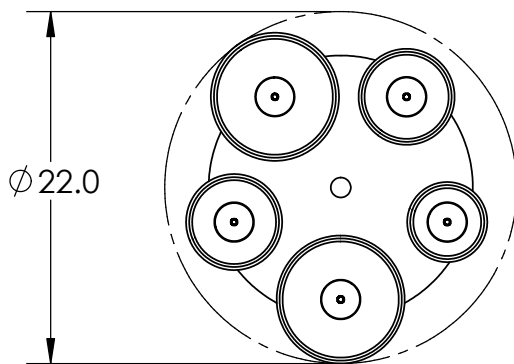

Collection: APOTHECARY

Product #: CHB0041-05

CHANDELIER INCLUDES:

Bulbs Not Included

Visit hammertonstudio.com for product options and specifications.

6/7/2016 (A)

Mounting Packet: W	Electrical Type: INCANDESCENT
Approximate lbs.: 20	Bulb Qty: 5 Bulb Type: A19
Finish: SEE WEB SITE FOR OPTIONS	Wattage: 40 Voltage: 120
Top Diffuser: CLOSED	Socket Type: MEDIUM E26
Bottom Diffuser: OPEN	UL Location: DRY

Mounting Detail

MOUNTS DIRECTLY TO J-BOX

All fixtures created by Hammerton are handcrafted by artisans. Dimensions may vary up to 7/8".

© Copyright 2016. All rights in design, detail or invention of this drawing are reserved as the property of Hammerton. Any imitation or adaptation without written consent is strictly prohibited.