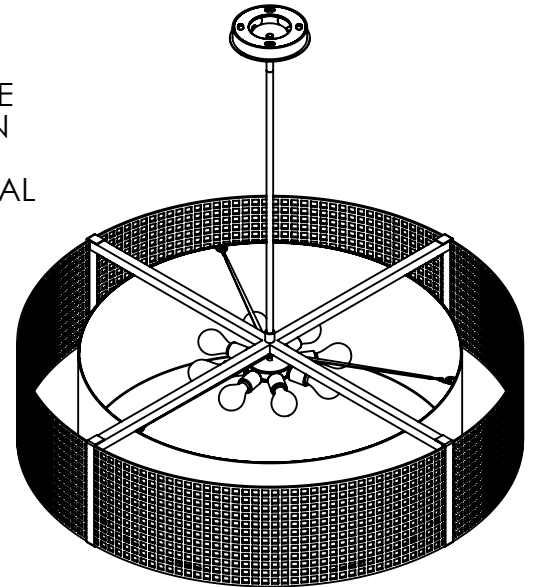

Collection: TWEED

Product #: CHB0037-48-SH

ELECTRICAL OPTIONS

Product #	Electrical Type	Bulb Type	Wattage	Socket Type
CHB0037-48-SH-X-XXX-E2	Incandescent	A19	60	Medium E26
CHB0037-48-SH-X-XXX-G2	Flourescent	CFL/LED RETRO	13	GU-24

Bulbs Not Included

Visit hammertonstudio.com for product options and specifications.

4/4/2016 B

Mounting Packet: S	Electrical Type: SEE TABLE
Approximate lbs.: 65	Bulb Qty: 8 Bulb Type: SEE TABLE
Finish: SEE WEB SITE FOR OPTIONS	Wattage: SEE TABLE Voltage: 120
Top Diffuser: Open	Socket Type: SEE TABLE
Bottom Diffuser: FABRIC	UL Location: Dry

Mounting Detail

MOUNTS TO BUILDING STRUCTURE

Ø 5.5 BOLT PATTERN

All fixtures created by Hammerton are handcrafted by artisans. Dimensions may vary up to 7/8".

© Copyright 2016. All rights in design, detail or invention of this drawing are reserved as the property of Hammerton. Any imitation or adaptation without written consent is strictly prohibited.