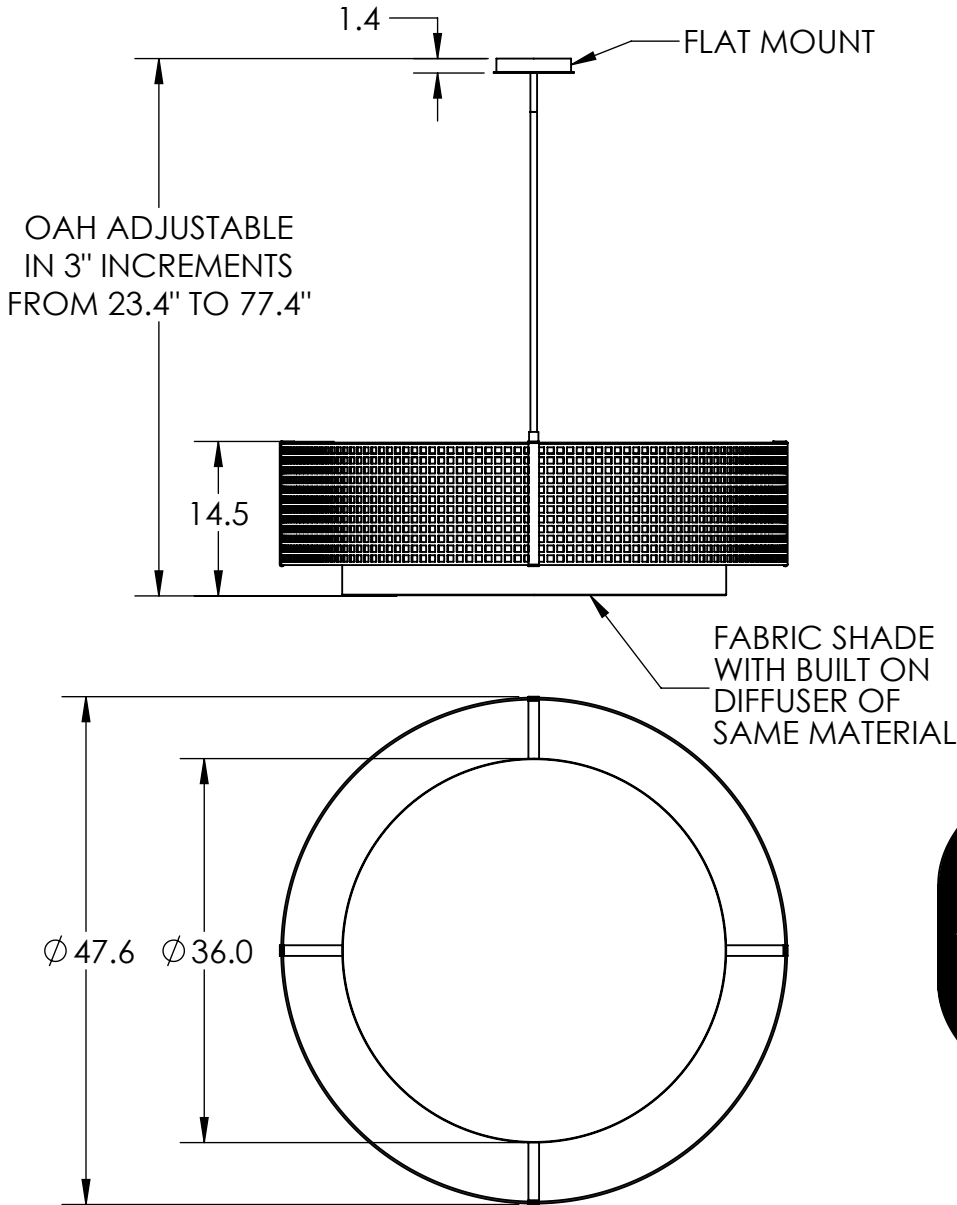

Collection: TWEED

Product #: CHB0037-48-SH

ELECTRICAL OPTIONS

Product #	Electrical Type	Bulb Type	Wattage	Socket Type
CHB0037-48-SH-X-XXX-E2	Incandescent	A19	60	Medium E26
CHB0037-48-SH-X-XXX-G2	Flourescent	CFL/LED RETRO	13	GU-24

Bulbs Not Included

Visit hammertonstudio.com for product options and specifications.

4/4/2016 B

Mounting Packet: S	Electrical Type: SEE TABLE
Approximate lbs.: 65	Bulb Qty: 8 Bulb Type: SEE TABLE
Finish: SEE WEB SITE FOR OPTIONS	Wattage: SEE TABLE Voltage: 120
Top Diffuser: Open	Socket Type: SEE TABLE
Bottom Diffuser: FABRIC	UL Location: Dry

Mounting Detail

MOUNTS TO BUILDING STRUCTURE

Ø 5.5 BOLT PATTERN

All fixtures created by Hammerton are handcrafted by artisans. Dimensions may vary up to 7/8".

© Copyright 2016. All rights in design, detail or invention of this drawing are reserved as the property of Hammerton. Any imitation or adaptation without written consent is strictly prohibited.