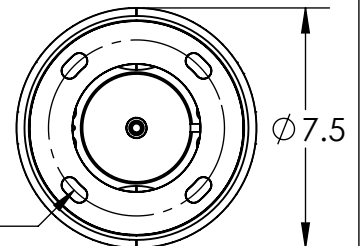

Bulbs Not Included

Visit hammertonstudio.com for product options and specifications.

4/4/2016 B

Mounting Packet: S	Electrical Type: SEE TABLE
Approximate lbs.: 65	Bulb Qty: 8 Bulb Type: SEE TABLE
Finish: SEE WEB SITE FOR OPTIONS	Wattage: SEE TABLE Voltage: 120
Top Diffuser: Open	Socket Type: SEE TABLE
Bottom Diffuser: FABRIC	UL Location: Dry

Mounting Detail

MOUNTS TO BUILDING STRUCTURE

Ø 5.5 BOLT PATTERN

All fixtures created by Hammerton are handcrafted by artisans. Dimensions may vary up to 7/8".

© Copyright 2016. All rights in design, detail or invention of this drawing are reserved as the property of Hammerton. Any imitation or adaptation without written consent is strictly prohibited.