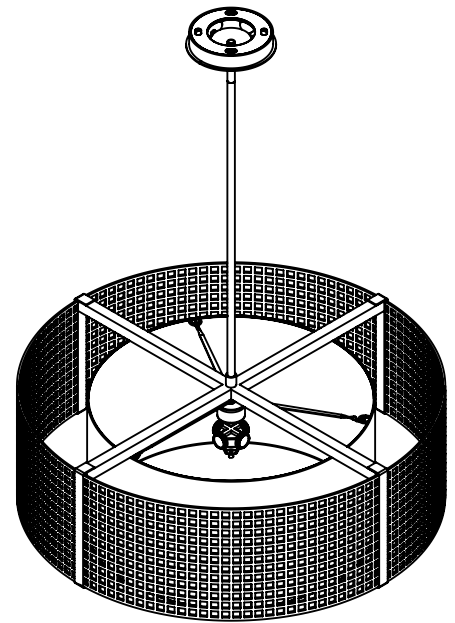

Collection: TWEED

Product #: CHB0037-36-SH

ELECTRICAL OPTIONS

Product #	Electrical Type	Bulb Type	Wattage	Socket Type
CHB0037-36-SH-X-XXX-E2	Incandescent	A19	60	Medium E26
CHB0037-36-SH-X-XXX-G2	Flourescent	CFL/LED RETRO	13	GU-24

Bulbs Not Included

Visit hammertonstudio.com for product options and specifications.

4/4/2016 B

Mounting Packet: S	Electrical Type: SEE TABLE
Approximate lbs.: 50	Bulb Qty: 4 Bulb Type: SEE TABLE
Finish: SEE WEB SITE FOR OPTIONS	Wattage: SEE TABLE Voltage: 120
Top Diffuser: Open	Socket Type: SEE TABLE
Bottom Diffuser: FABRIC	UL Location: Dry

Mounting Detail

MOUNTS TO BUILDING STRUCTURE

All fixtures created by Hammerton are handcrafted by artisans. Dimensions may vary up to 7/8".

© Copyright 2016. All rights in design, detail or invention of this drawing are reserved as the property of Hammerton. Any imitation or adaptation without written consent is strictly prohibited.