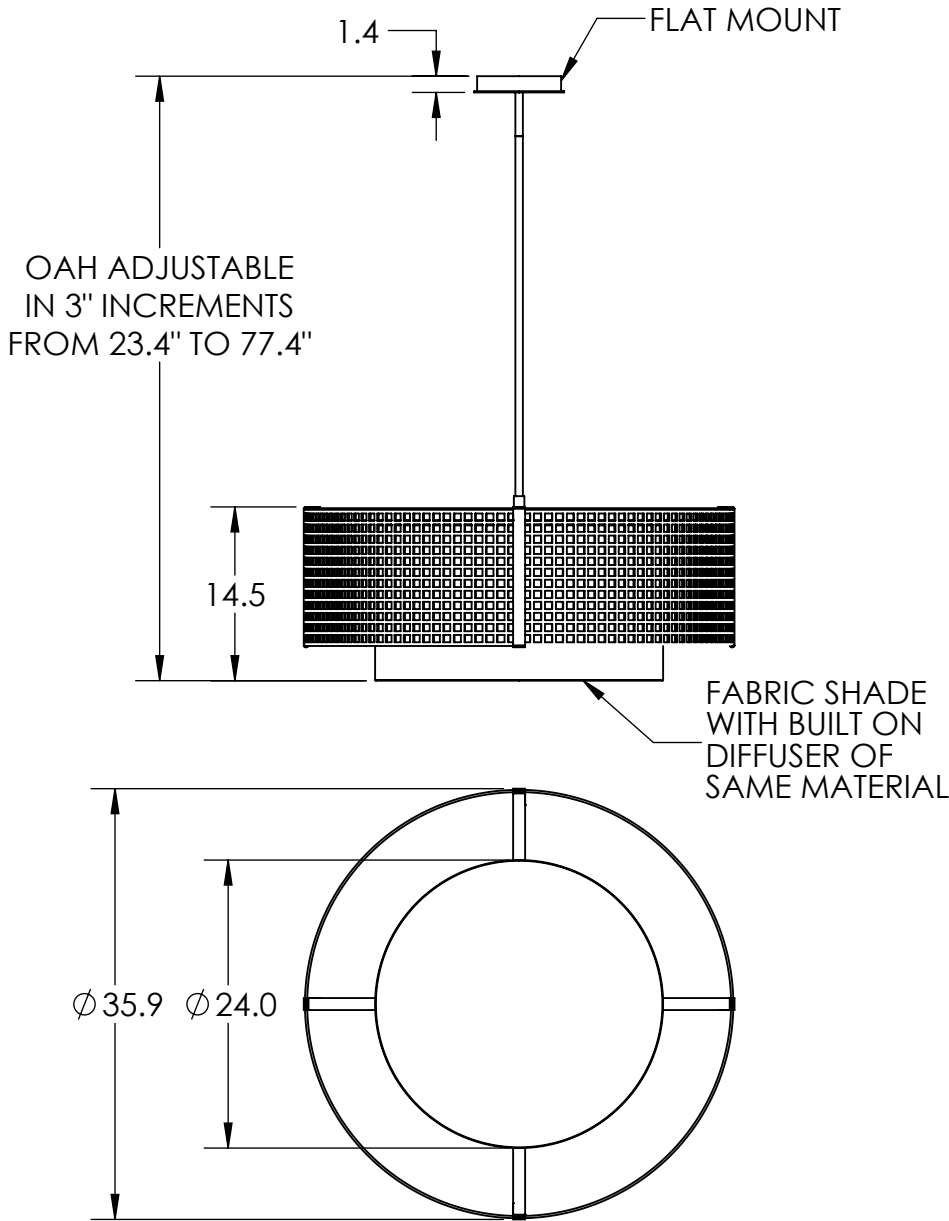

Collection: TWEED

Product #: CHB0037-36-SH

ELECTRICAL OPTIONS

Product #	Electrical Type	Bulb Type	Wattage	Socket Type
CHB0037-36-SH-X-XXX-E2	Incandescent	A19	60	Medium E26
CHB0037-36-SH-X-XXX-G2	Flourescent	CFL/LED RETRO	13	GU-24

Bulbs Not Included

Visit hammertonstudio.com for product options and specifications.

4/4/2016 B

Mounting Packet: S	Electrical Type: SEE TABLE
Approximate lbs.: 50	Bulb Qty: 4 Bulb Type: SEE TABLE
Finish: SEE WEB SITE FOR OPTIONS	Wattage: SEE TABLE Voltage: 120
Top Diffuser: Open	Socket Type: SEE TABLE
Bottom Diffuser: FABRIC	UL Location: Dry

Mounting Detail

MOUNTS TO BUILDING STRUCTURE

All fixtures created by Hammerton are handcrafted by artisans. Dimensions may vary up to 7/8".

© Copyright 2016. All rights in design, detail or invention of this drawing are reserved as the property of Hammerton. Any imitation or adaptation without written consent is strictly prohibited.