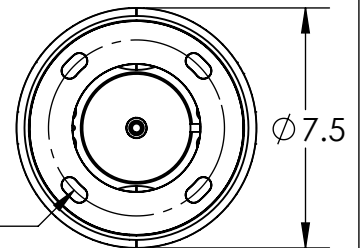

Bulbs Not Included

Visit hammertonstudio.com for product options and specifications.

4/4/2016 B

Mounting Packet: S	Electrical Type: SEE TABLE
Approximate lbs.: 50	Bulb Qty: 4 Bulb Type: SEE TABLE
Finish: SEE WEB SITE FOR OPTIONS	Wattage: SEE TABLE Voltage: 120
Top Diffuser: Open	Socket Type: SEE TABLE
Bottom Diffuser: FABRIC	UL Location: Dry

Mounting Detail

MOUNTS TO BUILDING STRUCTURE

All fixtures created by Hammerton are handcrafted by artisans. Dimensions may vary up to 7/8".

© Copyright 2016. All rights in design, detail or invention of this drawing are reserved as the property of Hammerton. Any imitation or adaptation without written consent is strictly prohibited.