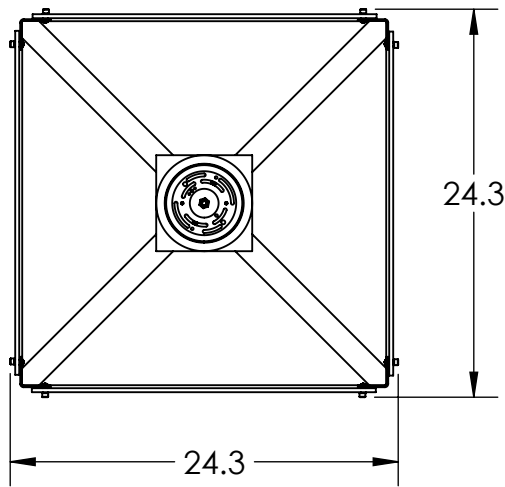

Collection: CARLYLE

Product #: CHB0033-0A

Product #	Electrical Type	Bulb Type	Wattage	Socket Type
CHB0033-0A-XX-XX-XXX-E2	Incandescent	A19	75	Medium E26
CHB0033-0A-XX-XX-XXX-G2	Flourescent	CFL/LED RETRO	13	GU-24

*Bulbs Not Included* Visit [hammertonstudio.com](http://hammertonstudio.com) for product options and specifications.

4/29/2016 (B)

Mounting Packet: Y	Electrical Type: SEE TABLE
Approximate lbs.: 30	Bulb Qty: 4 Bulb Type: SEE TABLE
Finish: SEE WEB SITE FOR OPTIONS	Wattage: SEE TABLE Voltage: 120
Top Diffuser: OPEN	Socket Type: SEE TABLE
Bottom Diffuser: FROSTED ACRYLIC	UL Location: DRY

All fixtures created by Hammerton are handcrafted by artisans. Dimensions may vary up to 7/8".

© Copyright 2016. All rights in design, detail or invention of this drawing are reserved as the property of Hammerton. Any imitation or adaptation without written consent is strictly prohibited.