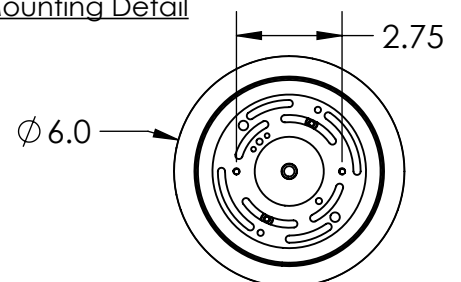

Product #	Electrical Type	Bulb Type	Wattage	Socket Type
CHB0033-0A-XX-XX-XXX-E2	Incandescent	A19	75	Medium E26
CHB0033-0A-XX-XX-XXX-G2	Flourescent	CFL/LED RETRO	13	GU-24

Bulbs Not Included Visit hammertonstudio.com for product options and specifications.

4/29/2016 (B)

Mounting Packet: Y	Electrical Type: SEE TABLE
Approximate lbs.: 30	Bulb Qty: 4 Bulb Type: SEE TABLE
Finish: SEE WEB SITE FOR OPTIONS	Wattage: SEE TABLE Voltage: 120
Top Diffuser: OPEN	Socket Type: SEE TABLE
Bottom Diffuser: FROSTED ACRYLIC	UL Location: DRY

All fixtures created by Hammerton are handcrafted by artisans. Dimensions may vary up to 7/8".

© Copyright 2016. All rights in design, detail or invention of this drawing are reserved as the property of Hammerton. Any imitation or adaptation without written consent is strictly prohibited.

Hammerton Inc. 217 Wright Brothers Dr. Salt Lake City, UT 84116 (801)973-8095

Mounting Detail