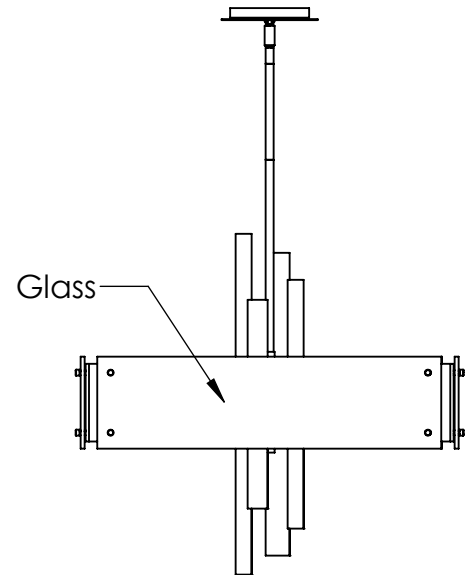

Collection: CARLYLE

Product #: CHB0033-0A

Product #	Electrical Type	Bulb Type	Wattage	Socket Type
CHB0033-0A-XX-XX-XXX-E2	Incandescent	A19	75	Medium E26
CHB0033-0A-XX-XX-XXX-G2	Flourescent	CFL/LED RETRO	13	GU-24

*Bulbs Not Included* Visit [hammertonstudio.com](http://hammertonstudio.com) for product options and specifications.

4/29/2016 (B)

Mounting Packet: Y	Electrical Type: SEE TABLE
Approximate lbs.: 30	Bulb Qty: 4 Bulb Type: SEE TABLE
Finish: SEE WEB SITE FOR OPTIONS	Wattage: SEE TABLE Voltage: 120
Top Diffuser: OPEN	Socket Type: SEE TABLE
Bottom Diffuser: FROSTED ACRYLIC	UL Location: DRY

All fixtures created by Hammerton are handcrafted by artisans. Dimensions may vary up to 7/8".

© Copyright 2016. All rights in design, detail or invention of this drawing are reserved as the property of Hammerton. Any imitation or adaptation without written consent is strictly prohibited.