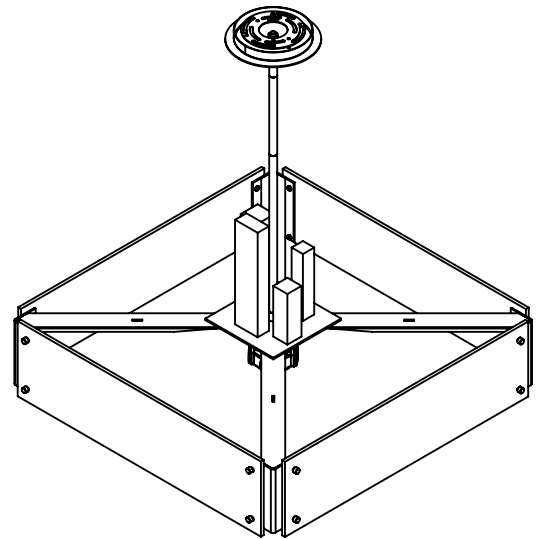

Collection: CARLYLE

Product #: CHB0033-0A

Product #	Electrical Type	Bulb Type	Wattage	Socket Type
CHB0033-0A-XX-XX-XXX-E2	Incandescent	A19	75	Medium E26
CHB0033-0A-XX-XX-XXX-G2	Flourescent	CFL/LED RETRO	13	GU-24

*Bulbs Not Included* Visit [hammertonstudio.com](http://hammertonstudio.com) for product options and specifications.

4/29/2016 (B)

Mounting Packet: Y	Electrical Type: SEE TABLE
Approximate lbs.: 30	Bulb Qty: 4 Bulb Type: SEE TABLE
Finish: SEE WEB SITE FOR OPTIONS	Wattage: SEE TABLE Voltage: 120
Top Diffuser: OPEN	Socket Type: SEE TABLE
Bottom Diffuser: FROSTED ACRYLIC	UL Location: DRY

All fixtures created by Hammerton are handcrafted by artisans. Dimensions may vary up to 7/8".

© Copyright 2016. All rights in design, detail or invention of this drawing are reserved as the property of Hammerton. Any imitation or adaptation without written consent is strictly prohibited.