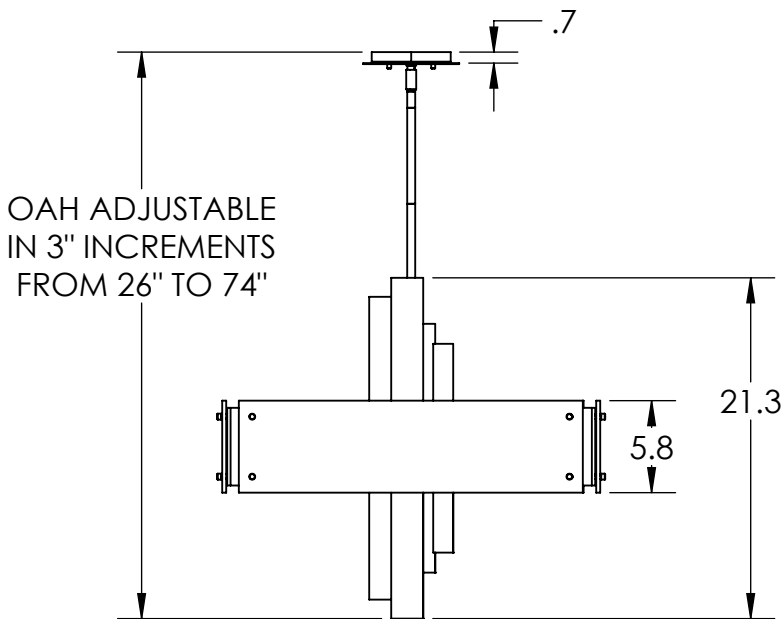

Collection: CARLYLE

Product #: CHB0033-0A

Product #	Electrical Type	Bulb Type	Wattage	Socket Type
CHB0033-0A-XX-XX-XXX-E2	Incandescent	A19	75	Medium E26
CHB0033-0A-XX-XX-XXX-G2	Flourescent	CFL/LED RETRO	13	GU-24

*Bulbs Not Included* Visit [hammertonstudio.com](http://hammertonstudio.com) for product options and specifications.

4/29/2016 (B)

Mounting Packet: Y	Electrical Type: SEE TABLE
Approximate lbs.: 30	Bulb Qty: 4 Bulb Type: SEE TABLE
Finish: SEE WEB SITE FOR OPTIONS	Wattage: SEE TABLE Voltage: 120
Top Diffuser: OPEN	Socket Type: SEE TABLE
Bottom Diffuser: FROSTED ACRYLIC	UL Location: DRY

All fixtures created by Hammerton are handcrafted by artisans. Dimensions may vary up to 7/8".

© Copyright 2016. All rights in design, detail or invention of this drawing are reserved as the property of Hammerton. Any imitation or adaptation without written consent is strictly prohibited.