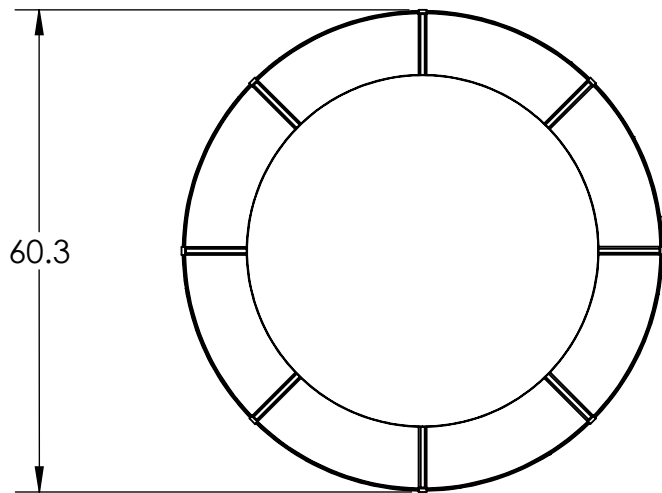

Collection: TEMPEST

Product #: CHB0013-60-SH

Bulbs Not Included

Visit hammertonstudio.com for product options and specifications.

5/3/2018 (A)

| | |
|----------------------------------|-------------------------------|
| Mounting Packet: Z | Electrical Type: INCANDESCENT |
| Approximate lbs.: 120 | Bulb Qty: 8 Bulb Type: B11 |
| Finish: SEE WEB SITE FOR OPTIONS | Wattage: 60 Voltage: 120 |
| Top Diffuser: OPEN | Socket Type: MEDIUM E26 |
| Bottom Diffuser: CLOSED FABRIC | UL Location: DRY |

Mounting Detail

Ø 5.5 BOLT
CIRCLE

All fixtures created by Hammerton are handcrafted by artisans. Dimensions may vary up to 7/8".

© Copyright 2016. All rights in design, detail or invention of this drawing are reserved as the property of Hammerton. Any imitation or adaptation without written consent is strictly prohibited.