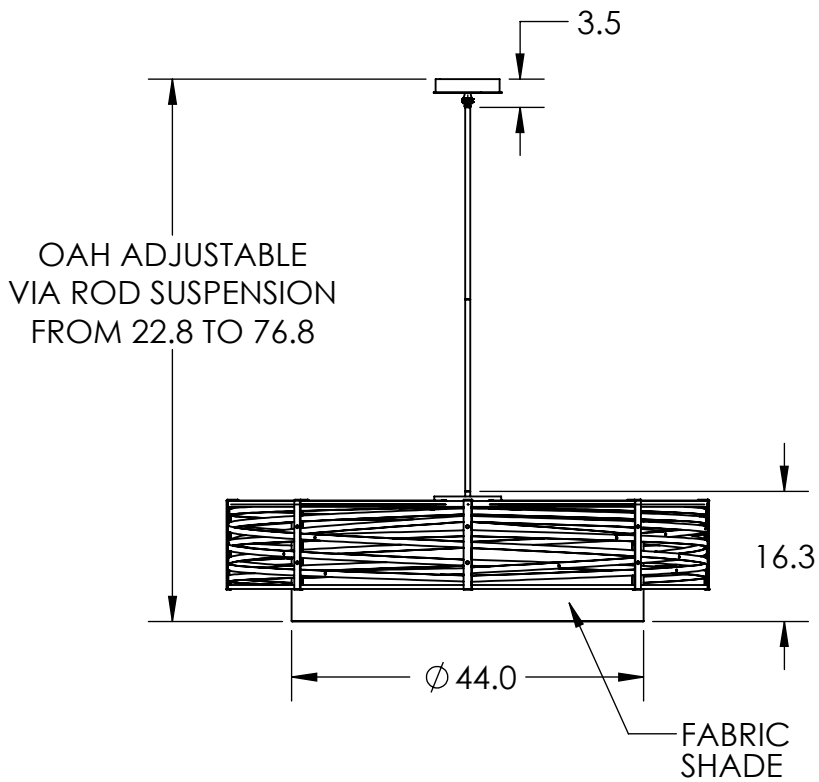

Collection: TEMPEST

Product #: CHB0013-60-SH

Bulbs Not Included

Visit hammertonstudio.com for product options and specifications.

5/3/2018 (A)

| | |
|----------------------------------|-------------------------------|
| Mounting Packet: Z | Electrical Type: INCANDESCENT |
| Approximate lbs.: 120 | Bulb Qty: 8 Bulb Type: B11 |
| Finish: SEE WEB SITE FOR OPTIONS | Wattage: 60 Voltage: 120 |
| Top Diffuser: OPEN | Socket Type: MEDIUM E26 |
| Bottom Diffuser: CLOSED FABRIC | UL Location: DRY |

Mounting Detail

Ø 5.5 BOLT
CIRCLE

All fixtures created by Hammerton are handcrafted by artisans. Dimensions may vary up to 7/8".

© Copyright 2016. All rights in design, detail or invention of this drawing are reserved as the property of Hammerton. Any imitation or adaptation without written consent is strictly prohibited.