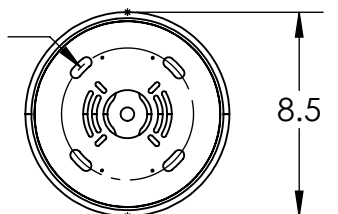

Collection: TEMPEST

Product #: CHB0013-60-SH

Bulbs Not Included

Visit hammertonstudio.com for product options and specifications.

5/3/2018 (A)

| | |
|----------------------------------|-------------------------------|
| Mounting Packet: Z | Electrical Type: INCANDESCENT |
| Approximate lbs.: 120 | Bulb Qty: 8 Bulb Type: B11 |
| Finish: SEE WEB SITE FOR OPTIONS | Wattage: 60 Voltage: 120 |
| Top Diffuser: OPEN | Socket Type: MEDIUM E26 |
| Bottom Diffuser: CLOSED FABRIC | UL Location: DRY |

Mounting Detail

Ø 5.5 BOLT
CIRCLE

All fixtures created by Hammerton are handcrafted by artisans. Dimensions may vary up to 7/8".

© Copyright 2016. All rights in design, detail or invention of this drawing are reserved as the property of Hammerton. Any imitation or adaptation without written consent is strictly prohibited.