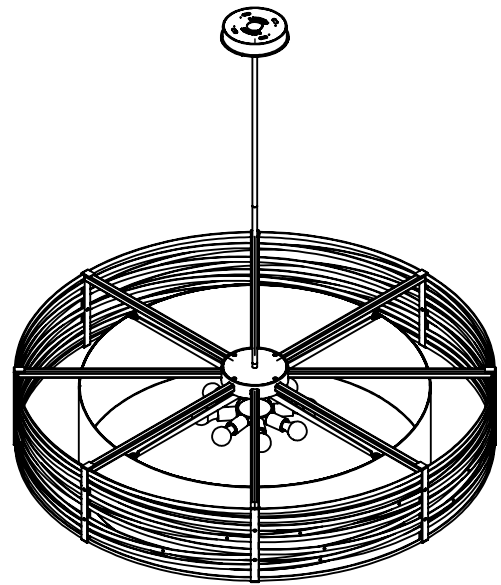

Collection: TEMPEST

Product #: CHB0013-60-SH

Bulbs Not Included

Visit hammertonstudio.com for product options and specifications.

5/3/2018 (A)

| | |
|----------------------------------|-------------------------------|
| Mounting Packet: Z | Electrical Type: INCANDESCENT |
| Approximate lbs.: 120 | Bulb Qty: 8 Bulb Type: B11 |
| Finish: SEE WEB SITE FOR OPTIONS | Wattage: 60 Voltage: 120 |
| Top Diffuser: OPEN | Socket Type: MEDIUM E26 |
| Bottom Diffuser: CLOSED FABRIC | UL Location: DRY |

Mounting Detail

Ø 5.5 BOLT
CIRCLE

All fixtures created by Hammerton are handcrafted by artisans. Dimensions may vary up to 7/8".

© Copyright 2016. All rights in design, detail or invention of this drawing are reserved as the property of Hammerton. Any imitation or adaptation without written consent is strictly prohibited.