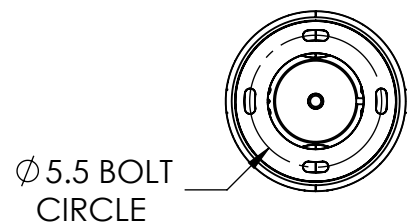

Mounting Detail

MOUNTS TO BUILDING STRUCTURE

All fixtures created by Hammerton are handcrafted by artisans. Dimensions may vary up to 7/8".

© Copyright 2016. All rights in design, detail or invention of this drawing are reserved as the property of Hammerton. Any imitation or adaptation without written consent is strictly prohibited.

Hammerton Inc. 217 Wright Brothers Dr. Salt Lake City, UT 84116 (801)973-8095