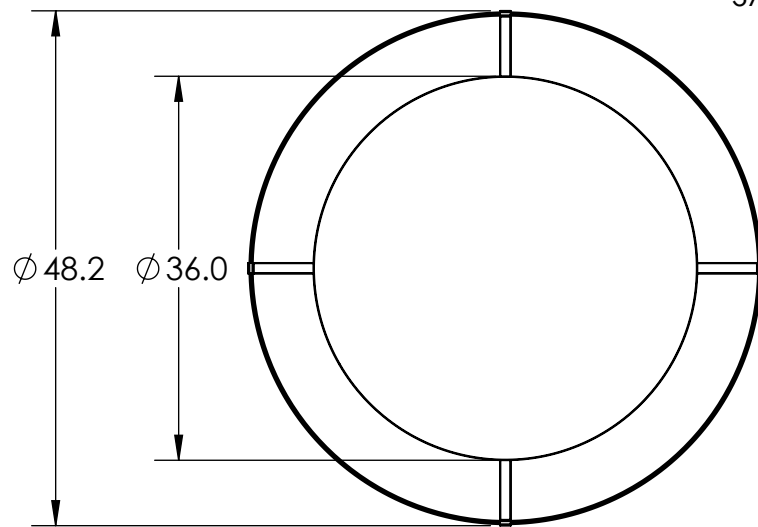

Collection: TEMPEST

Product #: CHB0013-48-SH

ELECTRICAL OPTIONS

Product #	Electrical Type	Bulb Type	Wattage	Socket Type
CHB0013-48-SH-X-XXX-E2	Incandescent	A19	60	Medium E26
CHB0013-48-SH-X-XXX-G2	Flourescent	CFL/LED RETRO	13	GU-24

Bulbs Not Included

Visit hammertonstudio.com for product options and specifications.

4/4/2016 (B)

Mounting Packet: S	Electrical Type: SEE TABLE
Approximate lbs.: 70	Bulb Qty: 8 Bulb Type: SEE TABLE
Finish: SEE WEB SITE FOR OPTIONS	Wattage: SEE TABLE Voltage: 120
Top Diffuser: OPEN	Socket Type: SEE TABLE
Bottom Diffuser: FABRIC	UL Location: DRY