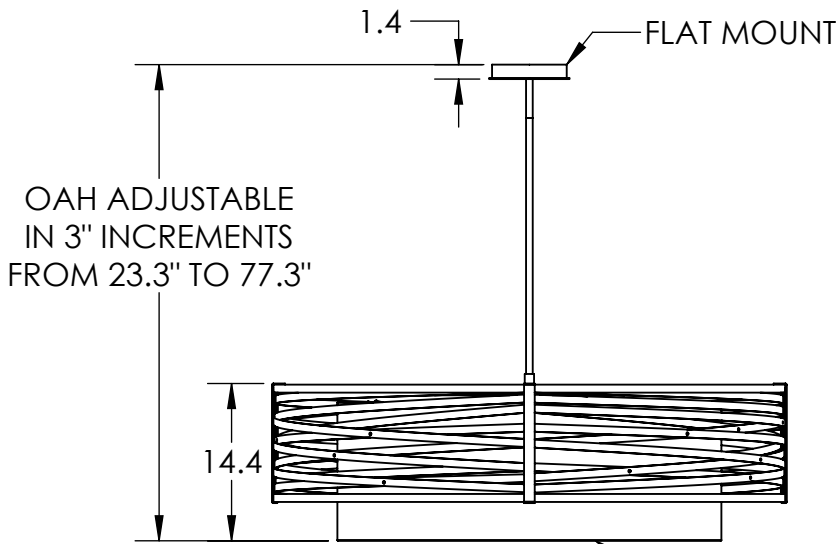

Collection: TEMPEST

Product #: CHB0013-48-SH

ELECTRICAL OPTIONS

Product #	Electrical Type	Bulb Type	Wattage	Socket Type
CHB0013-48-SH-X-XXX-E2	Incandescent	A19	60	Medium E26
CHB0013-48-SH-X-XXX-G2	Flourescent	CFL/LED RETRO	13	GU-24

Bulbs Not Included

Visit hammertonstudio.com for product options and specifications.

4/4/2016 (B)

Mounting Packet: S	Electrical Type: SEE TABLE
Approximate lbs.: 70	Bulb Qty: 8 Bulb Type: SEE TABLE
Finish: SEE WEB SITE FOR OPTIONS	Wattage: SEE TABLE Voltage: 120
Top Diffuser: OPEN	Socket Type: SEE TABLE
Bottom Diffuser: FABRIC	UL Location: DRY