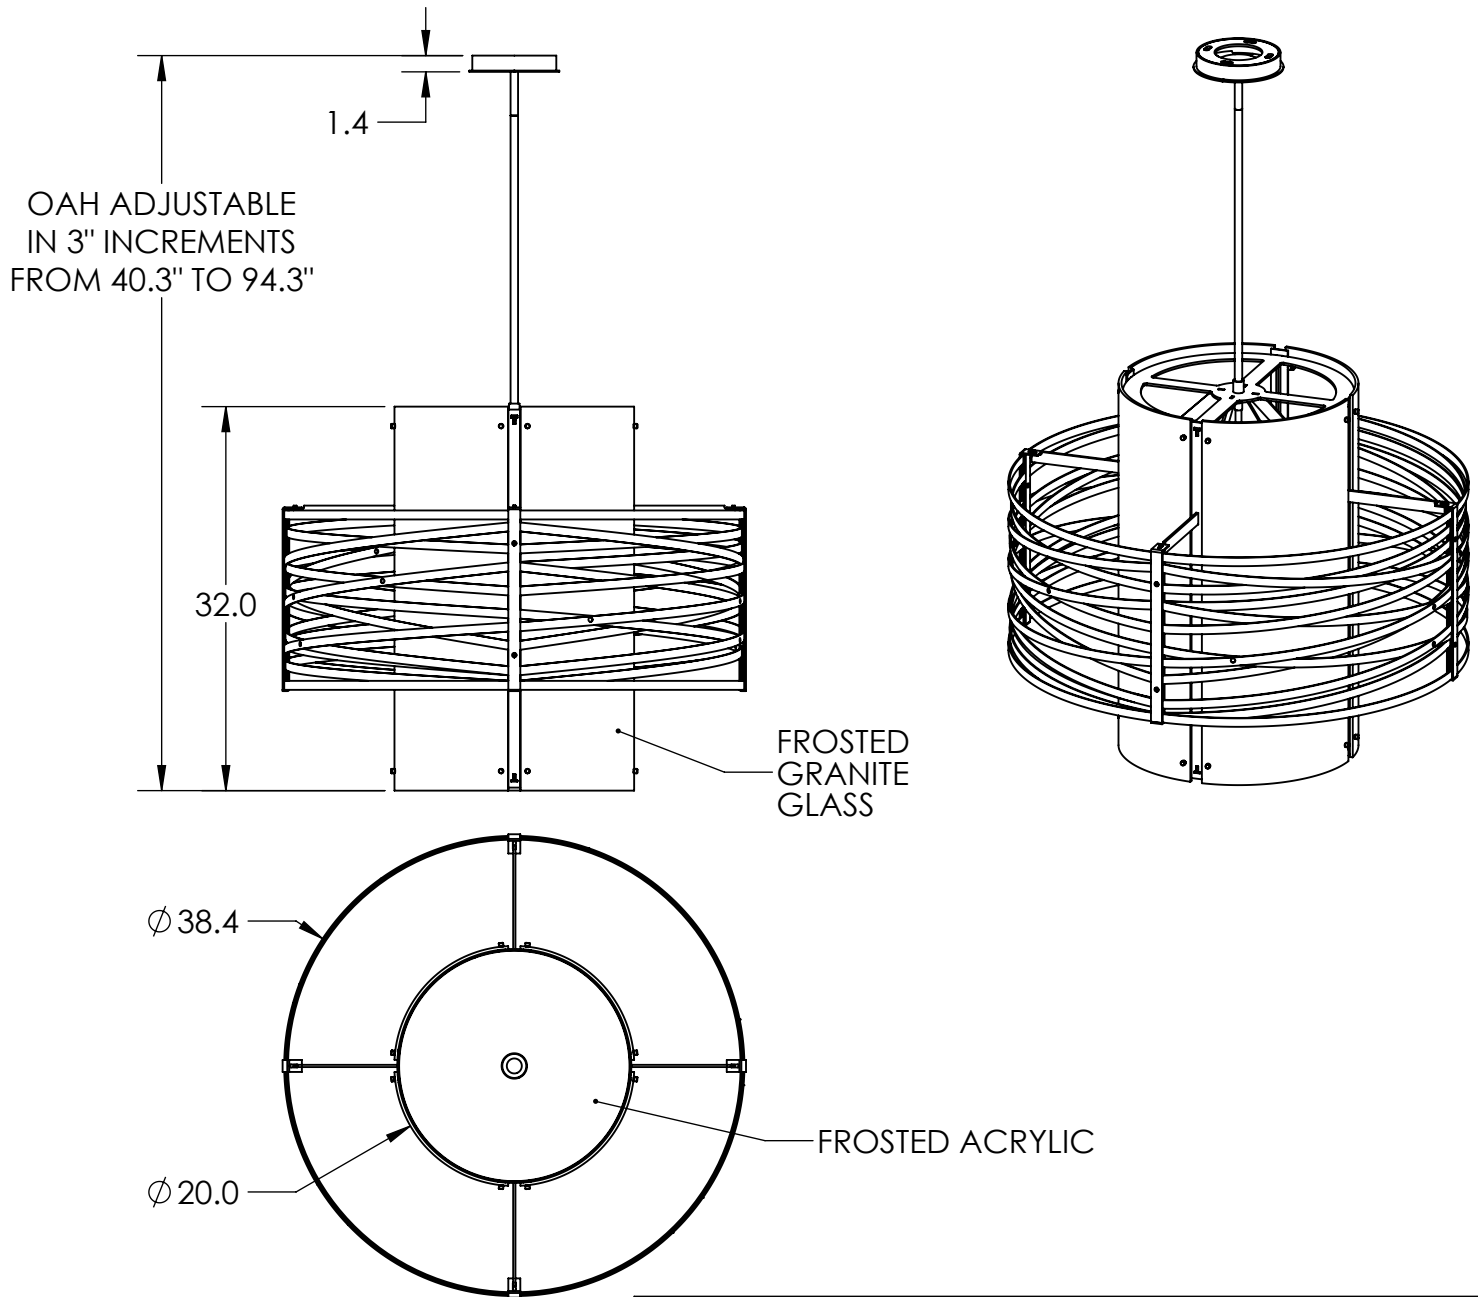

Collection: TEMPEST

Product #: CHB0013-2B

ELECTRICAL OPTIONS				
Product #	Electrical Type	Bulb Type	Wattage	Socket Type
CHB0013-2B-XX-XX-XXX-E2	Incandescent	A19	60	Medium E26
CHB0013-2B-XX-XX-XXX-G2	Flourescent	CFL/LED RETRO	13	GU-24

Bulbs Not Included

Visit hammertonstudio.com for product options and specifications.

5/15/2017 (A)

Mounting Packet: S	Electrical Type: SEE TABLE
Approximate lbs.: 120	Bulb Qty: 8 Bulb Type: SEE TABLE
Finish: SEE WEB SITE FOR OPTIONS	Wattage: SEE TABLE Voltage: 120
Top Diffuser: OPEN	Socket Type: SEE TABLE
Bottom Diffuser: FROSTED ACRYLIC	UL Location: DRY

Mounting Detail

MOUNTS TO BUILDING STRUCTURE

All fixtures created by Hammerton are handcrafted by artisans. Dimensions may vary up to 7/8".

© Copyright 2016. All rights in design, detail or invention of this drawing are reserved as the property of Hammerton. Any imitation or adaptation without written consent is strictly prohibited.