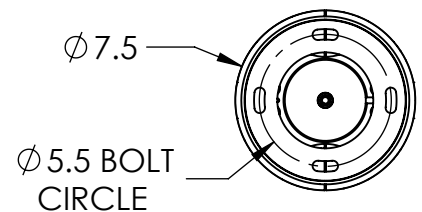

Bulbs Not Included

Visit hammertonstudio.com for product options and specifications.

5/15/2017 (A)

Mounting Packet: S	Electrical Type: SEE TABLE
Approximate lbs.: 120	Bulb Qty: 8 Bulb Type: SEE TABLE
Finish: SEE WEB SITE FOR OPTIONS	Wattage: SEE TABLE Voltage: 120
Top Diffuser: OPEN	Socket Type: SEE TABLE
Bottom Diffuser: FROSTED ACRYLIC	UL Location: DRY

Mounting Detail

MOUNTS TO BUILDING STRUCTURE

All fixtures created by Hammerton are handcrafted by artisans. Dimensions may vary up to 7/8".

© Copyright 2016. All rights in design, detail or invention of this drawing are reserved as the property of Hammerton. Any imitation or adaptation without written consent is strictly prohibited.