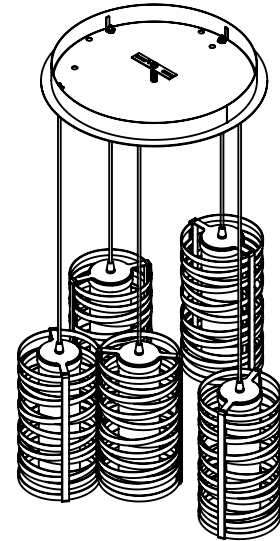

Collection: TEMPEST

Product #: CHB0013-05

LENS OPTIONS

NO LENS, EXPOSED
LAMPING

FROSTED GLASS
CYLINDER,
Ø3" X 10" TALL

ELECTRICAL OPTIONS

Product #	Electrical Type	Bulb Type	Wattage	Socket Type
CHB0013-05-XX-XX-XXX-E2	Incandescent	B11	60	Medium E26
CHB0013-05-XX-XX-XXX-G2	Flourescent	CFL/LED RETRO	13	GU-24

Bulbs Not Included

Visit hammertonstudio.com for product options and specifications.

1/22/2016 (A)

Mounting Packet: W	Electrical Type: SEE TABLE
Approximate lbs.: 30	Bulb Qty: 5 Bulb Type: SEE TABLE
Finish: SEE WEB SITE FOR OPTIONS	Wattage: SEE TABLE Voltage: 120
Top Diffuser: OPEN	Socket Type: SEE TABLE
Bottom Diffuser: OPEN	UL Location: DRY

Mounting Detail

MOUNTS DIRECTLY TO J-BOX

All fixtures created by Hammerton are handcrafted by artisans. Dimensions may vary up to 7/8".

© Copyright 2016. All rights in design, detail or invention of this drawing are reserved as the property of Hammerton. Any imitation or adaptation without written consent is strictly prohibited.