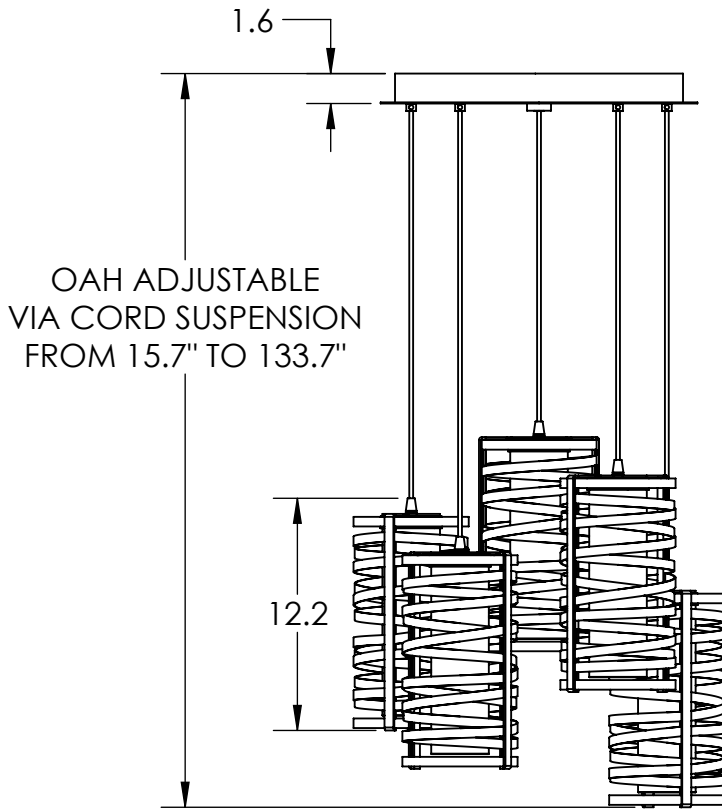

Collection: TEMPEST

Product #: CHB0013-05

LENS OPTIONS

NO LENS, EXPOSED
LAMPING

FROSTED GLASS
CYLINDER,
Ø3" X 10" TALL

ELECTRICAL OPTIONS

Product #	Electrical Type	Bulb Type	Wattage	Socket Type
CHB0013-05-XX-XX-XXX-E2	Incandescent	B11	60	Medium E26
CHB0013-05-XX-XX-XXX-G2	Flourescent	CFL/LED RETRO	13	GU-24

Bulbs Not Included

Visit hammertonstudio.com for product options and specifications.

1/22/2016 (A)

Mounting Packet: W	Electrical Type: SEE TABLE
Approximate lbs.: 30	Bulb Qty: 5 Bulb Type: SEE TABLE
Finish: SEE WEB SITE FOR OPTIONS	Wattage: SEE TABLE Voltage: 120
Top Diffuser: OPEN	Socket Type: SEE TABLE
Bottom Diffuser: OPEN	UL Location: DRY

Mounting Detail

MOUNTS DIRECTLY TO J-BOX

All fixtures created by Hammerton are handcrafted by artisans. Dimensions may vary up to 7/8".

© Copyright 2016. All rights in design, detail or invention of this drawing are reserved as the property of Hammerton. Any imitation or adaptation without written consent is strictly prohibited.