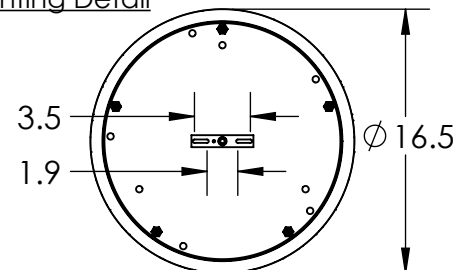

Collection: TEMPEST

Product #: CHB0013-05

LENS OPTIONS

NO LENS, EXPOSED
LAMPING

FROSTED GLASS
CYLINDER,
Ø3" X 10" TALL

ELECTRICAL OPTIONS

Product #	Electrical Type	Bulb Type	Wattage	Socket Type
CHB0013-05-XX-XX-XXX-E2	Incandescent	B11	60	Medium E26
CHB0013-05-XX-XX-XXX-G2	Flourescent	CFL/LED RETRO	13	GU-24

Bulbs Not Included

Visit hammertonstudio.com for product options and specifications.

1/22/2016 (A)

Mounting Packet: W	Electrical Type: SEE TABLE
Approximate lbs.: 30	Bulb Qty: 5 Bulb Type: SEE TABLE
Finish: SEE WEB SITE FOR OPTIONS	Wattage: SEE TABLE Voltage: 120
Top Diffuser: OPEN	Socket Type: SEE TABLE
Bottom Diffuser: OPEN	UL Location: DRY

Mounting Detail

MOUNTS DIRECTLY TO J-BOX

All fixtures created by Hammerton are handcrafted by artisans. Dimensions may vary up to 7/8".

© Copyright 2016. All rights in design, detail or invention of this drawing are reserved as the property of Hammerton. Any imitation or adaptation without written consent is strictly prohibited.