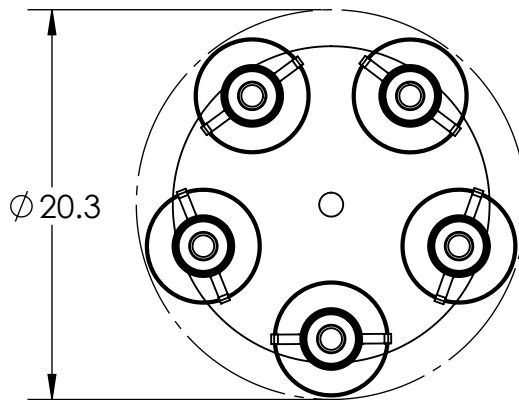

Collection: TEMPEST

Product #: CHB0013-05

LENS OPTIONS

NO LENS, EXPOSED
LAMPING

FROSTED GLASS
CYLINDER,
Ø3" X 10" TALL

ELECTRICAL OPTIONS

Product #	Electrical Type	Bulb Type	Wattage	Socket Type
CHB0013-05-XX-XX-XXX-E2	Incandescent	B11	60	Medium E26
CHB0013-05-XX-XX-XXX-G2	Flourescent	CFL/LED RETRO	13	GU-24

Bulbs Not Included

Visit hammertonstudio.com for product options and specifications.

1/22/2016 (A)

Mounting Packet: W	Electrical Type: SEE TABLE
Approximate lbs.: 30	Bulb Qty: 5 Bulb Type: SEE TABLE
Finish: SEE WEB SITE FOR OPTIONS	Wattage: SEE TABLE Voltage: 120
Top Diffuser: OPEN	Socket Type: SEE TABLE
Bottom Diffuser: OPEN	UL Location: DRY

Mounting Detail

MOUNTS DIRECTLY TO J-BOX

All fixtures created by Hammerton are handcrafted by artisans. Dimensions may vary up to 7/8".

© Copyright 2016. All rights in design, detail or invention of this drawing are reserved as the property of Hammerton. Any imitation or adaptation without written consent is strictly prohibited.