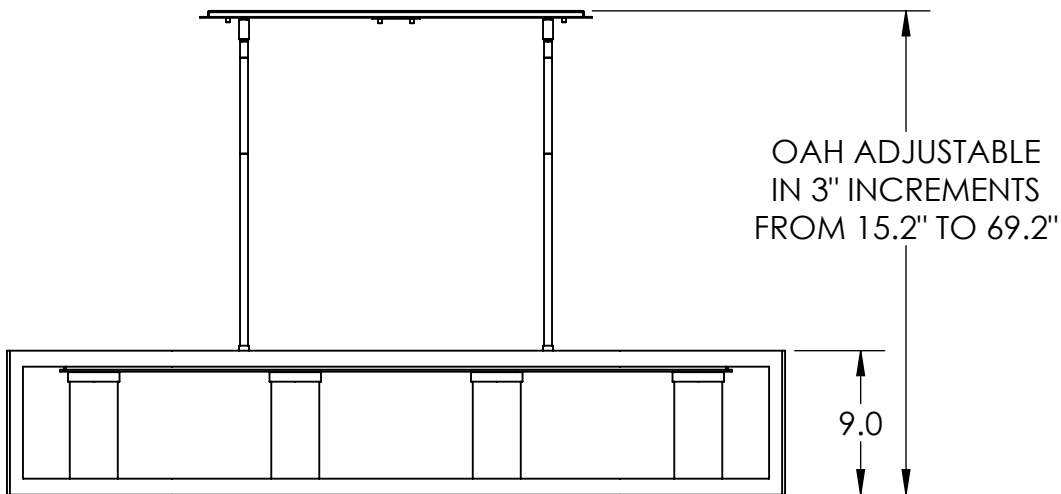

Bulbs Not Included

Visit [hammertonstudio.com](http://hammertonstudio.com) for product options and specifications.

6/6/2018 (A)

Mounting Packet: X	Electrical Type: SEE TABLE
Approximate lbs.: 26	Bulb Qty: 4 Bulb Type: SEE TABLE
Finish: SEE WEB SITE FOR OPTIONS	Wattage: SEE TABLE Voltage: 120
Top Diffuser: CLOSED	Socket Type: SEE TABLE
Bottom Diffuser: OPEN	UL Location: DAMP

Mounting Detail

MOUNTS TO J-BOX AND CEILING

All fixtures created by Hammerton are handcrafted by artisans. Dimensions may vary up to 7/8".

© Copyright 2017. All rights in design, detail or invention of this drawing are reserved as the property of Hammerton. Any imitation or adaptation without written consent is strictly prohibited.