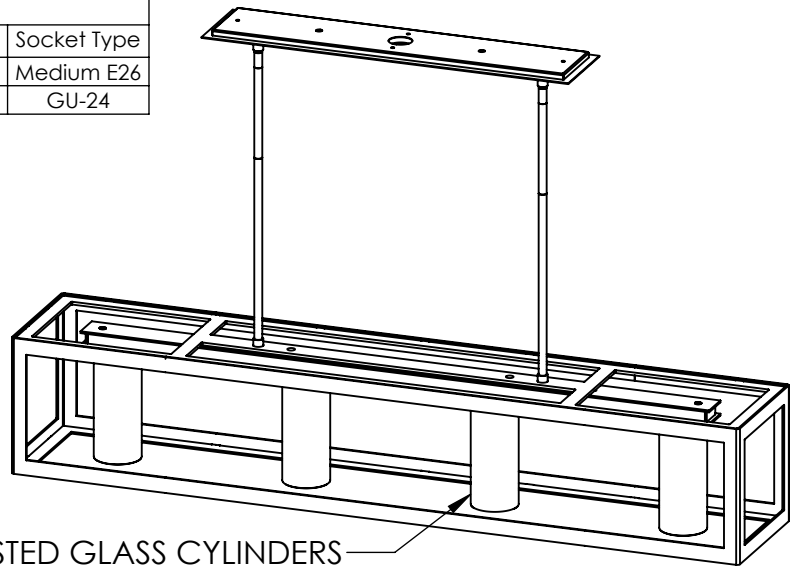

Collection: OUTDOOR

Product #: OLB0027-48

ELECTRICAL OPTIONS

Product #	Electrical Type	Bulb Type	Wattage	Socket Type
OLB0027-48-XX-X-E2	Incandescent	A19	60	Medium E26
OLB0027-48-XX-X-G2	Flourescent	CFL/LED RETRO	13	GU-24

Bulbs Not Included

Visit [hammertonstudio.com](http://hammertonstudio.com) for product options and specifications.

6/6/2018 (A)

Mounting Packet: X	Electrical Type: SEE TABLE
Approximate lbs.: 26	Bulb Qty: 4 Bulb Type: SEE TABLE
Finish: SEE WEB SITE FOR OPTIONS	Wattage: SEE TABLE Voltage: 120
Top Diffuser: CLOSED	Socket Type: SEE TABLE
Bottom Diffuser: OPEN	UL Location: DAMP

Mounting Detail

MOUNTS TO J-BOX AND CEILING

All fixtures created by Hammerton are handcrafted by artisans. Dimensions may vary up to 7/8".

© Copyright 2017. All rights in design, detail or invention of this drawing are reserved as the property of Hammerton. Any imitation or adaptation without written consent is strictly prohibited.