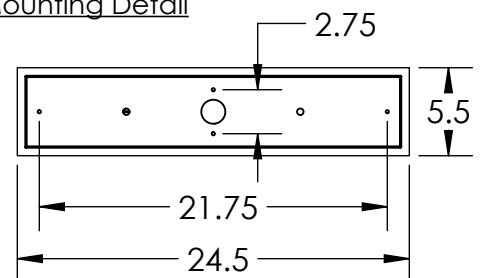

Bulbs Not Included

Visit [hammertonstudio.com](http://hammertonstudio.com) for product options and specifications.

6/6/2018 (A)

Mounting Packet: X	Electrical Type: SEE TABLE
Approximate lbs.: 26	Bulb Qty: 4 Bulb Type: SEE TABLE
Finish: SEE WEB SITE FOR OPTIONS	Wattage: SEE TABLE Voltage: 120
Top Diffuser: CLOSED	Socket Type: SEE TABLE
Bottom Diffuser: OPEN	UL Location: DAMP

Mounting Detail

MOUNTS TO J-BOX AND CEILING

All fixtures created by Hammerton are handcrafted by artisans. Dimensions may vary up to 7/8".

© Copyright 2017. All rights in design, detail or invention of this drawing are reserved as the property of Hammerton. Any imitation or adaptation without written consent is strictly prohibited.