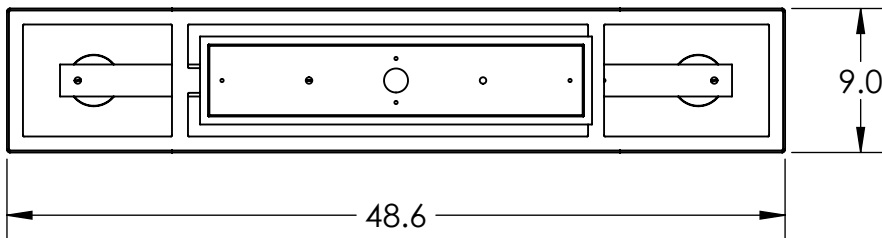

Bulbs Not Included

Visit [hammertonstudio.com](http://hammertonstudio.com) for product options and specifications.

6/6/2018 (A)

Mounting Packet: X	Electrical Type: SEE TABLE
Approximate lbs.: 26	Bulb Qty: 4 Bulb Type: SEE TABLE
Finish: SEE WEB SITE FOR OPTIONS	Wattage: SEE TABLE Voltage: 120
Top Diffuser: CLOSED	Socket Type: SEE TABLE
Bottom Diffuser: OPEN	UL Location: DAMP

Mounting Detail

MOUNTS TO J-BOX AND CEILING

All fixtures created by Hammerton are handcrafted by artisans. Dimensions may vary up to 7/8".

© Copyright 2017. All rights in design, detail or invention of this drawing are reserved as the property of Hammerton. Any imitation or adaptation without written consent is strictly prohibited.