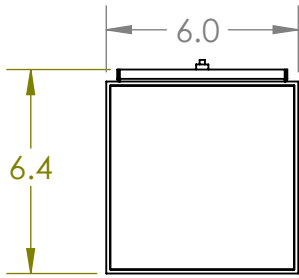

Collection: OUTDOOR

Product #: ODB0027-26

GLASS OUTER LENS