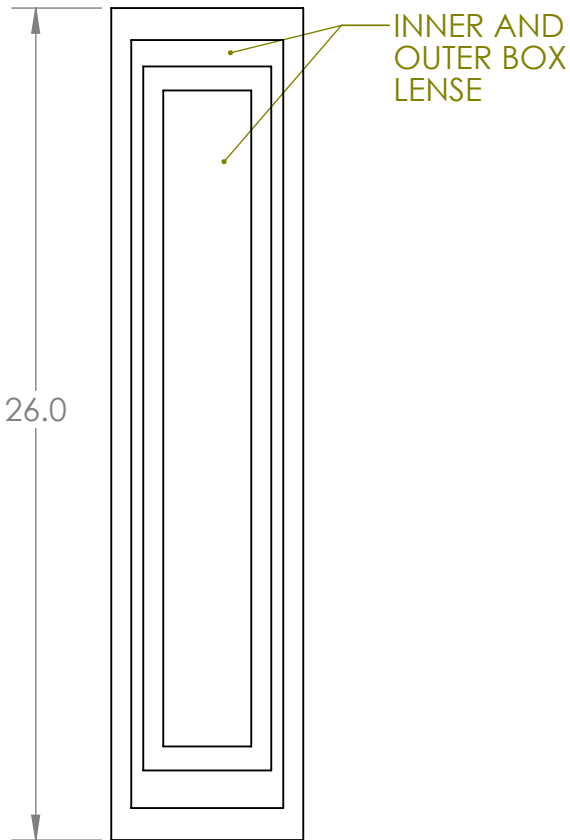

Collection: OUTDOOR

Product #: ODB0027-26

GLASS OUTER LENS

MESH OUTER LENS

ELECTRICAL OPTIONS				
Product #	Electrical Type	Bulb Type	Wattage	Socket Type
ODB0027-26-XX-XXX-E2	Incandescent	A19	60	Medium E26
ODB0027-26-XX-XXX-G2	Flourescent	CFL/LED RETRO	13	GU-24

*Bulbs Not Included* Visit [hammertonstudio.com](http://hammertonstudio.com) for product options and specifications.

2/23/2018 (A)

Mounting Packet: U	Electrical Type: SEE TABLE	<p><u>Mounting Detail</u></p>
Approximate lbs.: 18	Bulb Qty: 1 Bulb Type: SEE TABLE	
Finish: SEE WEB SITE FOR OPTIONS	Wattage: SEE TABLE Voltage: 120	
Top Diffuser: CLOSED	Socket Type: SEE TABLE	
Bottom Diffuser: OPEN	UL Location: WET	
All fixtures created by Hammerton are handcrafted by artisans. Dimensions may vary up to 7/8".		