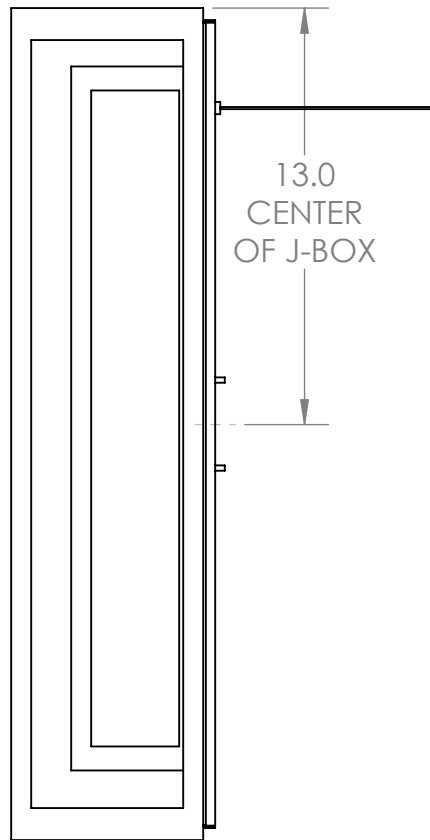

Collection: OUTDOOR

Product #: ODB0027-26

GLASS OUTER LENS

MESH OUTER LENS

ELECTRICAL OPTIONS				
Product #	Electrical Type	Bulb Type	Wattage	Socket Type
ODB0027-26-XX-XXX-E2	Incandescent	A19	60	Medium E26
ODB0027-26-XX-XXX-G2	Flourescent	CFL/LED RETRO	13	GU-24

*Bulbs Not Included* Visit [hammertonstudio.com](http://hammertonstudio.com) for product options and specifications.

2/23/2018 (A)

Mounting Packet: U	Electrical Type: SEE TABLE	<p><u>Mounting Detail</u></p>
Approximate lbs.: 18	Bulb Qty: 1 Bulb Type: SEE TABLE	
Finish: SEE WEB SITE FOR OPTIONS	Wattage: SEE TABLE Voltage: 120	
Top Diffuser: CLOSED	Socket Type: SEE TABLE	
Bottom Diffuser: OPEN	UL Location: WET	
All fixtures created by Hammerton are handcrafted by artisans. Dimensions may vary up to 7/8".		

© Copyright 2018. All rights in design, detail or invention of this drawing are reserved as the property of Hammerton. Any imitation or adaptation without written consent is strictly prohibited.

MOUNTS DIRECTLY TO J-BOX